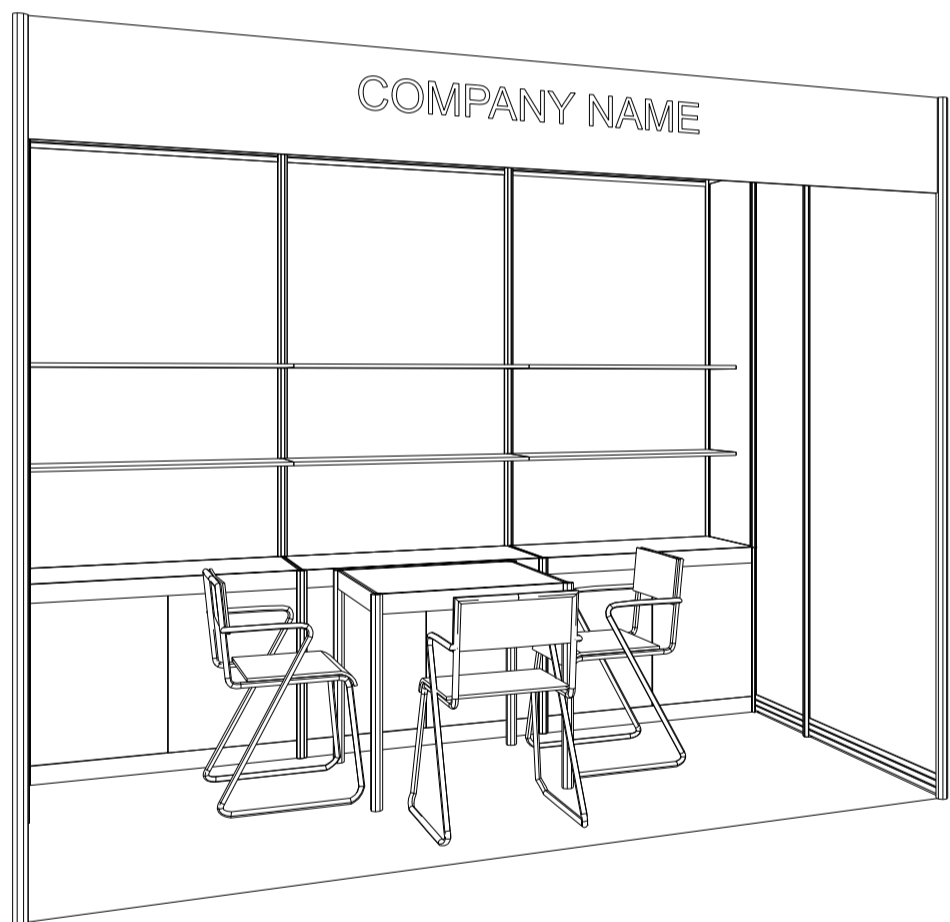

3M(W) x 2M(D) Standard Booth

三米(闊)乘二米(深)標準攤位

| BOOTH SPECIFICATIONS | | QTY. |
|----------------------|---|------|
| | 1000W x 500D x 750H CABINET 儲物櫃 | 3 |
| | 3000W x 300D WOODEN DISPLAY SHELF 陳列架 | 2 |
| | 700W x 700D x 750H MEETING TABLE 正方檯 | 1 |
| | BLACK LEATHER CHAIR 椅子 | 3 |
| | 13W LED LAMP SPOTLIGHT (YELLOW LIGHT) 13瓦特LED燈膽短臂射燈 (黃光) | 3 |
| | 13W LED LAMP LONGARMED SPOTLIGHT (YELLOW LIGHT) 13瓦特LED燈膽長臂射燈 (黃光) | 1 |
| | 800W SOCKET 插座 | 1 |
| | CEILING BEAM 天花橫樑 | 3M |
| | RUBBISH BIN & CARPET (6sqm.) 垃圾桶 & 地毯 | |

*The Hong Kong Trade Development Council reserves the right to change the configuration if necessary.

*如有需要，香港貿易發展局有權更改攤位結構。

3M(W) x 2M(D) Standard Booth (Left Corner)

三米(闊)乘二米(深)標準攤位(左邊角位)

| BOOTH SPECIFICATIONS | | QTY. |
|----------------------|--|------|
| | 1000W x 500D x 750H CABINET 儲物櫃 | 3 |
| | 3000W x 300D WOODEN DISPLAY SHELF 陳列架 | 2 |
| | 700W x 700D x 750H MEETING TABLE 正方檯 | 1 |
| | BLACK LEATHER CHAIR 椅子 | 3 |
| | 13W LED LAMP SPOTLIGHT (YELLOW LIGHT) 13瓦特LED燈膽短臂射燈(黃光) | 3 |
| | 13W LED LAMP LONGARMED SPOTLIGHT (YELLOW LIGHT) 13瓦特LED燈膽長臂射燈(黃光) | 1 |
| | 800W SOCKET 插座 | 1 |
| | CEILING BEAM 天花橫樑 | 3M |
| | RUBBISH BIN & CARPET (6sqm.) 垃圾桶 & 地毯 | |

3M(W) x 2M(D) Standard Booth (Right Corner)

三米(闊)乘二米(深)標準攤位(右邊角位)

| BOOTH SPECIFICATIONS | | QTY. |
|----------------------|---|------|
| | 1000W x 500D x 750H CABINET 儲物櫃 | 3 |
| | 3000W x 300D WOODEN DISPLAY SHELF 陳列架 | 2 |
| | 700W x 700D x 750H MEETING TABLE 正方檯 | 1 |
| | BLACK LEATHER CHAIR 椅子 | 3 |
| | 13W LED LAMP SPOTLIGHT (YELLOW LIGHT) 13瓦特LED燈膽短臂射燈 (黃光) | 3 |
| | 13W LED LAMP LONGARMED SPOTLIGHT (YELLOW LIGHT) 13瓦特LED燈膽長臂射燈 (黃光) | 1 |
| | 800W SOCKET 插座 | 1 |
| | CEILING BEAM 天花橫樑 | 3M |
| | RUBBISH BIN & CARPET (6sqm.) 垃圾桶 & 地毯 | |