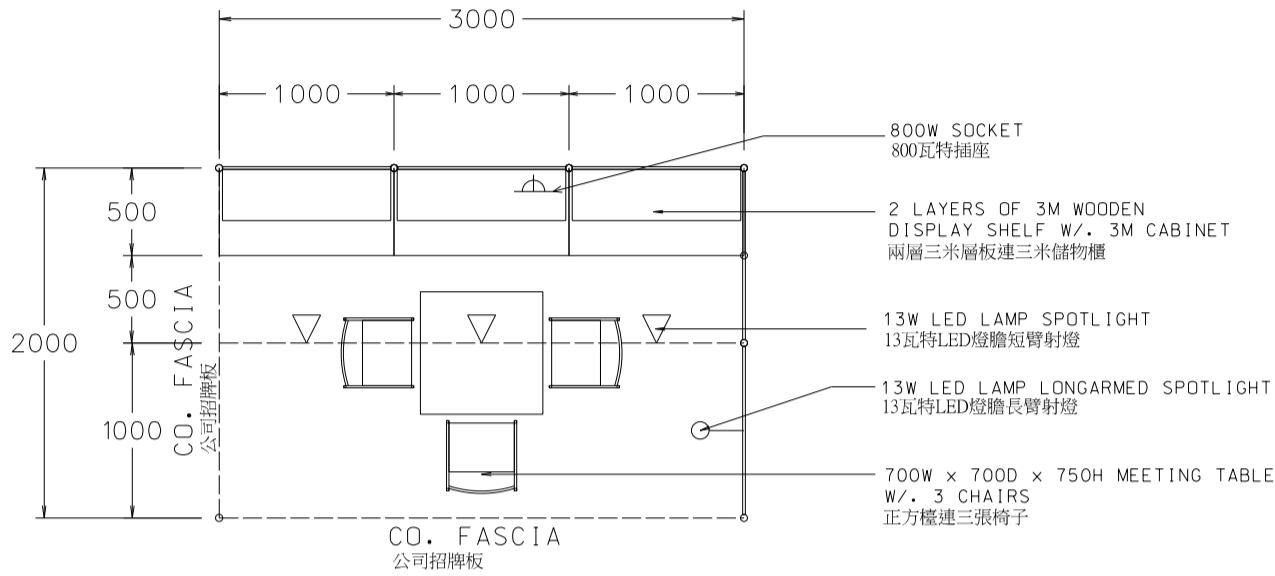

3M(W) x 2M(D) Standard Booth

三米(闊)乘二米(深)標準攤位

| BOOTH SPECIFICATIONS | | QTY. |
|----------------------|---|------|
| | 1000W x 500D x 750H CABINET 儲物櫃 | 3 |
| | 3000W x 300D WOODEN DISPLAY SHELF 陳列架 | 2 |
| | 700W x 700D x 750H MEETING TABLE 正方檯 | 1 |
| | BLACK LEATHER CHAIR 椅子 | 3 |
| | 13W LED LAMP SPOTLIGHT (YELLOW LIGHT) 13瓦特LED燈膽短臂射燈 (黃光) | 3 |
| | 13W LED LAMP LONGARMED SPOTLIGHT (YELLOW LIGHT) 13瓦特LED燈膽長臂射燈 (黃光) | 1 |
| | 800W SOCKET 插座 | 1 |
| | CEILING BEAM 天花橫樑 | 3M |
| | RUBBISH BIN & CARPET (6sqm.) 垃圾桶 & 地毯 | |

*The Hong Kong Trade Development Council reserves the right to change the configuration if necessary.

*如有需要，香港貿易發展局有權更改攤位結構。

3M(W) x 2M(D) Standard Booth (Left Corner)

三米(闊)乘二米(深)標準攤位(左邊角位)

| BOOTH SPECIFICATIONS | | QTY. |
|----------------------|--|------|
| | 1000W x 500D x 750H CABINET 儲物櫃 | 3 |
| | 3000W x 300D WOODEN DISPLAY SHELF 陳列架 | 2 |
| | 700W x 700D x 750H MEETING TABLE 正方檯 | 1 |
| | BLACK LEATHER CHAIR 椅子 | 3 |
| | 13W LED LAMP SPOTLIGHT (YELLOW LIGHT) 13瓦特LED燈膽短臂射燈(黃光) | 3 |
| | 13W LED LAMP LONGARMED SPOTLIGHT (YELLOW LIGHT) 13瓦特LED燈膽長臂射燈(黃光) | 1 |
| | 800W SOCKET 插座 | 1 |
| | CEILING BEAM 天花橫樑 | 3M |
| | RUBBISH BIN & CARPET (6sqm.) 垃圾桶 & 地毯 | |

3M(W) x 2M(D) Standard Booth (Right Corner)

三米(闊)乘二米(深)標準攤位(右邊角位)

| BOOTH SPECIFICATIONS | | QTY. |
|----------------------|---|------|
| | 1000W x 500D x 750H CABINET 儲物櫃 | 3 |
| | 3000W x 300D WOODEN DISPLAY SHELF 陳列架 | 2 |
| | 700W x 700D x 750H MEETING TABLE 正方檯 | 1 |
| | BLACK LEATHER CHAIR 椅子 | 3 |
| | 13W LED LAMP SPOTLIGHT (YELLOW LIGHT) 13瓦特LED燈膽短臂射燈 (黃光) | 3 |
| | 13W LED LAMP LONGARMED SPOTLIGHT (YELLOW LIGHT) 13瓦特LED燈膽長臂射燈 (黃光) | 1 |
| | 800W SOCKET 插座 | 1 |
| | CEILING BEAM 天花橫樑 | 3M |
| | RUBBISH BIN & CARPET (6sqm.) 垃圾桶 & 地毯 | |