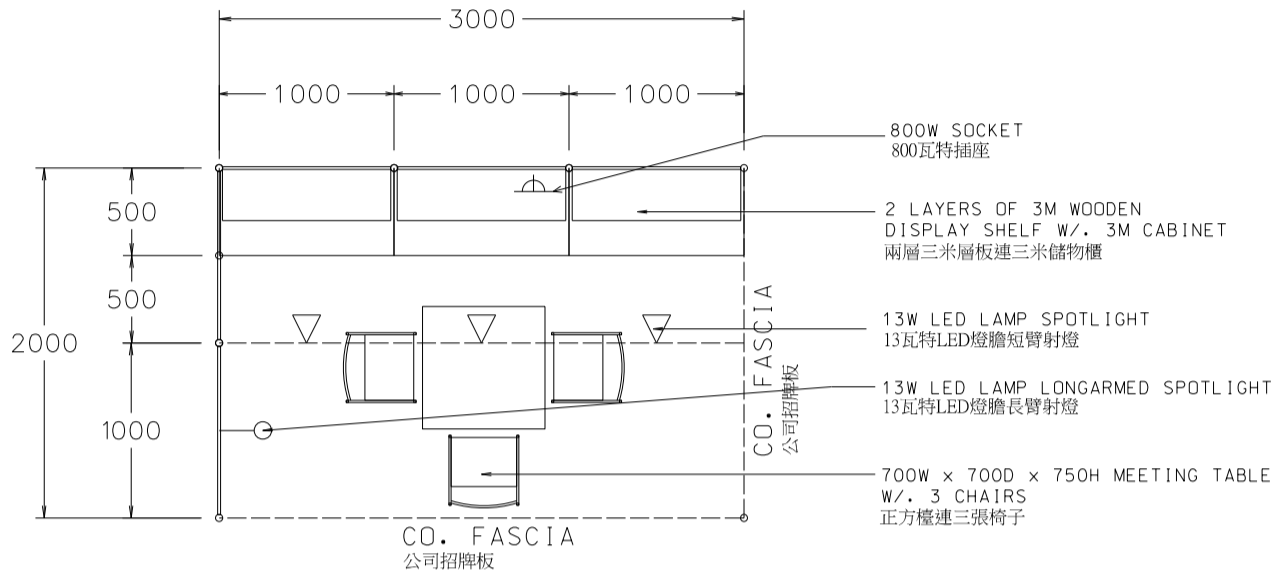

3M(W) x 2M(D) Standard Booth

三米(闊)乘二米(深)標準攤位

| BOOTH SPECIFICATIONS | | QTY. |
|----------------------|---|------|
| | 1000W x 500D x 750H CABINET 儲物櫃 | 3 |
| | 3000W x 300D WOODEN DISPLAY SHELF 陳列架 | 2 |
| | 700W x 700D x 750H MEETING TABLE 正方檯 | 1 |
| | BLACK LEATHER CHAIR 椅子 | 3 |
| | 13W LED LAMP SPOTLIGHT (YELLOW LIGHT) 13瓦特LED燈膽短臂射燈 (黃光) | 3 |
| | 13W LED LAMP LONGARMED SPOTLIGHT (YELLOW LIGHT) 13瓦特LED燈膽長臂射燈 (黃光) | 1 |
| | 800W SOCKET 插座 | 1 |
| | CEILING BEAM 天花橫樑 | 3M |
| | RUBBISH BIN & CARPET (6sqm.) 垃圾桶 & 地毯 | |

*The Hong Kong Trade Development Council reserves the right to change the configuration if necessary.

*如有需要，香港貿易發展局有權更改攤位結構。

3M(W) x 2M(D) Standard Booth (Left Corner)

三米(闊)乘二米(深)標準攤位(左邊角位)

| BOOTH SPECIFICATIONS | | QTY. |
|----------------------|--|------|
| | 1000W x 500D x 750H CABINET 儲物櫃 | 3 |
| | 3000W x 300D WOODEN DISPLAY SHELF 陳列架 | 2 |
| | 700W x 700D x 750H MEETING TABLE 正方檯 | 1 |
| | BLACK LEATHER CHAIR 椅子 | 3 |
| | 13W LED LAMP SPOTLIGHT (YELLOW LIGHT) 13瓦特LED燈膽短臂射燈(黃光) | 3 |
| | 13W LED LAMP LONGARMED SPOTLIGHT (YELLOW LIGHT) 13瓦特LED燈膽長臂射燈(黃光) | 1 |
| | 800W SOCKET 插座 | 1 |
| | CEILING BEAM 天花橫樑 | 3M |
| | RUBBISH BIN & CARPET (6sqm.) 垃圾桶 & 地毯 | |

3M(W) x 2M(D) Standard Booth (Right Corner)

三米(闊)乘二米(深)標準攤位(右邊角位)

| BOOTH SPECIFICATIONS | | QTY. |
|----------------------|---|------|
| | 1000W x 500D x 750H CABINET 儲物櫃 | 3 |
| | 3000W x 300D WOODEN DISPLAY SHELF 陳列架 | 2 |
| | 700W x 700D x 750H MEETING TABLE 正方檯 | 1 |
| | BLACK LEATHER CHAIR 椅子 | 3 |
| | 13W LED LAMP SPOTLIGHT (YELLOW LIGHT) 13瓦特LED燈膽短臂射燈 (黃光) | 3 |
| | 13W LED LAMP LONGARMED SPOTLIGHT (YELLOW LIGHT) 13瓦特LED燈膽長臂射燈 (黃光) | 1 |
| | 800W SOCKET 插座 | 1 |
| | CEILING BEAM 天花橫樑 | 3M |
| | RUBBISH BIN & CARPET (6sqm.) 垃圾桶 & 地毯 | |