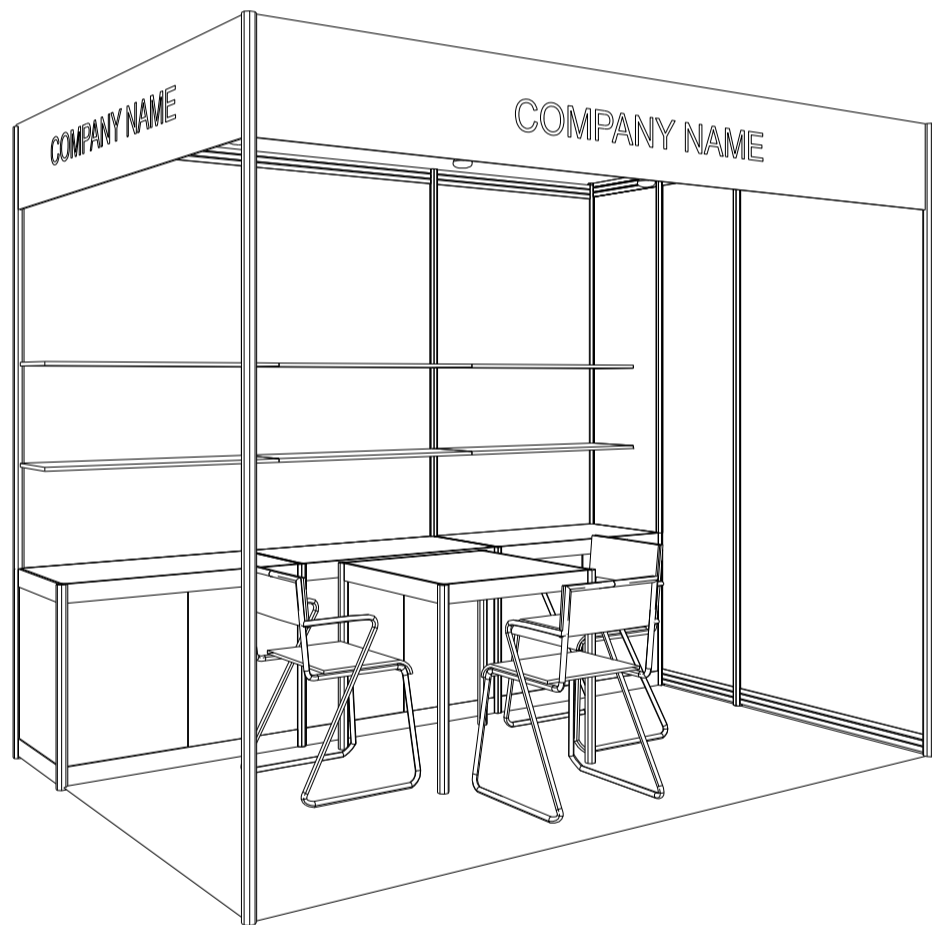

3M(W) x 2M(D) Standard Booth

三米(闊)乘二米(深)標準攤位

| BOOTH SPECIFICATIONS | | QTY. |
|----------------------|---|------|
| | 1000W x 500D x 750H CABINET 儲物櫃 | 3 |
| | 3000W x 300D WOODEN DISPLAY SHELF 陳列架 | 2 |
| | 700W x 700D x 750H MEETING TABLE 正方檯 | 1 |
| | BLACK LEATHER CHAIR 椅子 | 3 |
| | 13W LED LAMP SPOTLIGHT (YELLOW LIGHT) 13瓦特LED燈膽短臂射燈 (黃光) | 3 |
| | 13W LED LAMP LONGARMED SPOTLIGHT (YELLOW LIGHT) 13瓦特LED燈膽長臂射燈 (黃光) | 1 |
| | 800W SOCKET 插座 | 1 |
| | CEILING BEAM 天花橫樑 | 3M |
| | RUBBISH BIN & CARPET (6sqm.) 垃圾桶 & 地毯 | |

*The Hong Kong Trade Development Council reserves the right to change the configuration if necessary.

*如有需要，香港貿易發展局有權更改攤位結構。

3M(W) x 2M(D) Standard Booth (Left Corner)

三米(闊)乘二米(深)標準攤位(左邊角位)

| BOOTH SPECIFICATIONS | | QTY. |
|----------------------|--|------|
| | 1000W x 500D x 750H CABINET 儲物櫃 | 3 |
| | 3000W x 300D WOODEN DISPLAY SHELF 陳列架 | 2 |
| | 700W x 700D x 750H MEETING TABLE 正方檯 | 1 |
| | BLACK LEATHER CHAIR 椅子 | 3 |
| | 13W LED LAMP SPOTLIGHT (YELLOW LIGHT) 13瓦特LED燈膽短臂射燈(黃光) | 3 |
| | 13W LED LAMP LONGARMED SPOTLIGHT (YELLOW LIGHT) 13瓦特LED燈膽長臂射燈(黃光) | 1 |
| | 800W SOCKET 插座 | 1 |
| | CEILING BEAM 天花橫樑 | 3M |
| | RUBBISH BIN & CARPET (6sqm.) 垃圾桶 & 地毯 | |

3M(W) x 2M(D) Standard Booth (Right Corner)

三米(闊)乘二米(深)標準攤位(右邊角位)

| BOOTH SPECIFICATIONS | | QTY. |
|----------------------|---|------|
| | 1000W x 500D x 750H CABINET 儲物櫃 | 3 |
| | 3000W x 300D WOODEN DISPLAY SHELF 陳列架 | 2 |
| | 700W x 700D x 750H MEETING TABLE 正方檯 | 1 |
| | BLACK LEATHER CHAIR 椅子 | 3 |
| | 13W LED LAMP SPOTLIGHT (YELLOW LIGHT) 13瓦特LED燈膽短臂射燈 (黃光) | 3 |
| | 13W LED LAMP LONGARMED SPOTLIGHT (YELLOW LIGHT) 13瓦特LED燈膽長臂射燈 (黃光) | 1 |
| | 800W SOCKET 插座 | 1 |
| | CEILING BEAM 天花橫樑 | 3M |
| | RUBBISH BIN & CARPET (6sqm.) 垃圾桶 & 地毯 | |