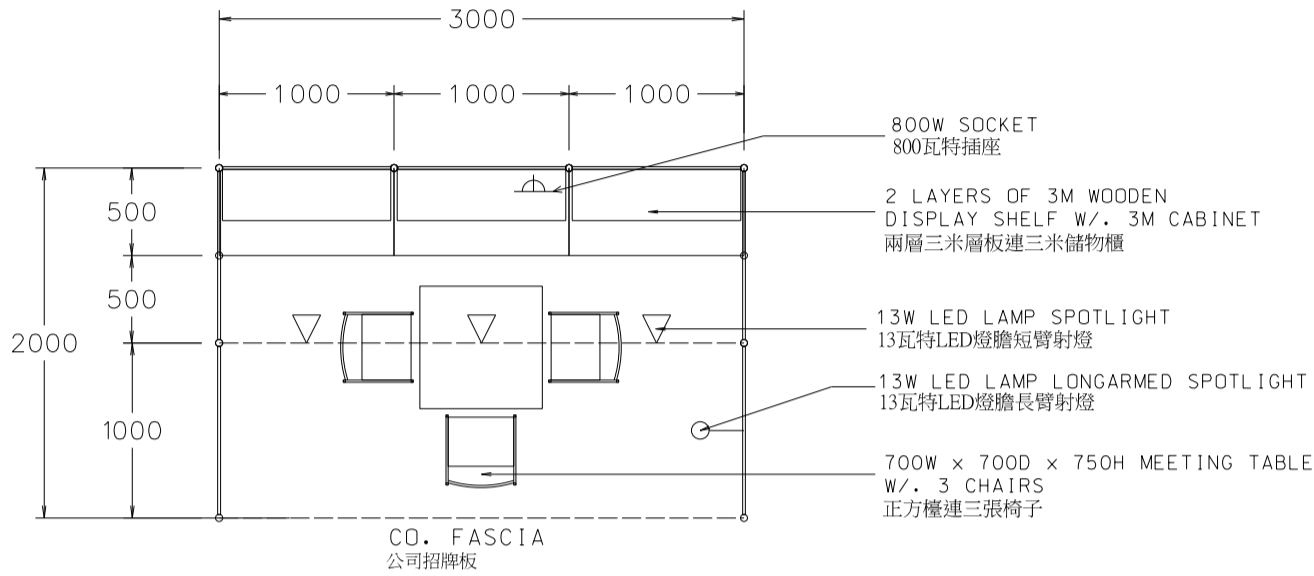

3M(W) x 2M(D) Standard Booth

三米(闊)乘二米(深)標準攤位

| BOOTH SPECIFICATIONS | | QTY. |
|----------------------|---|------|
| | 1000W x 500D x 750H CABINET 儲物櫃 | 3 |
| | 3000W x 300D WOODEN DISPLAY SHELF 陳列架 | 2 |
| | 700W x 700D x 750H MEETING TABLE 正方檯 | 1 |
| | BLACK LEATHER CHAIR 椅子 | 3 |
| | 13W LED LAMP SPOTLIGHT (YELLOW LIGHT) 13瓦特LED燈膽短臂射燈 (黃光) | 3 |
| | 13W LED LAMP LONGARMED SPOTLIGHT (YELLOW LIGHT) 13瓦特LED燈膽長臂射燈 (黃光) | 1 |
| | 800W SOCKET 插座 | 1 |
| | CEILING BEAM 天花橫樑 | 3M |
| | RUBBISH BIN & CARPET (6sqm.) 垃圾桶 & 地毯 | |

*The Hong Kong Trade Development Council reserves the right to change the configuration if necessary.

*如有需要，香港貿易發展局有權更改攤位結構。

3M(W) x 2M(D) Standard Booth (Left Corner)

三米(闊)乘二米(深)標準攤位(左邊角位)

| BOOTH SPECIFICATIONS | | QTY. |
|----------------------|--|------|
| | 1000W x 500D x 750H CABINET 儲物櫃 | 3 |
| | 3000W x 300D WOODEN DISPLAY SHELF 陳列架 | 2 |
| | 700W x 700D x 750H MEETING TABLE 正方檯 | 1 |
| | BLACK LEATHER CHAIR 椅子 | 3 |
| | 13W LED LAMP SPOTLIGHT (YELLOW LIGHT) 13瓦特LED燈膽短臂射燈(黃光) | 3 |
| | 13W LED LAMP LONGARMED SPOTLIGHT (YELLOW LIGHT) 13瓦特LED燈膽長臂射燈(黃光) | 1 |
| | 800W SOCKET 插座 | 1 |
| | CEILING BEAM 天花橫樑 | 3M |
| | RUBBISH BIN & CARPET (6sqm.) 垃圾桶 & 地毯 | |

3M(W) x 2M(D) Standard Booth (Right Corner)

三米(闊)乘二米(深)標準攤位(右邊角位)

| BOOTH SPECIFICATIONS | | QTY. |
|----------------------|---|------|
| | 1000W x 500D x 750H CABINET 儲物櫃 | 3 |
| | 3000W x 300D WOODEN DISPLAY SHELF 陳列架 | 2 |
| | 700W x 700D x 750H MEETING TABLE 正方檯 | 1 |
| | BLACK LEATHER CHAIR 椅子 | 3 |
| | 13W LED LAMP SPOTLIGHT (YELLOW LIGHT) 13瓦特LED燈膽短臂射燈 (黃光) | 3 |
| | 13W LED LAMP LONGARMED SPOTLIGHT (YELLOW LIGHT) 13瓦特LED燈膽長臂射燈 (黃光) | 1 |
| | 800W SOCKET 插座 | 1 |
| | CEILING BEAM 天花橫樑 | 3M |
| | RUBBISH BIN & CARPET (6sqm.) 垃圾桶 & 地毯 | |