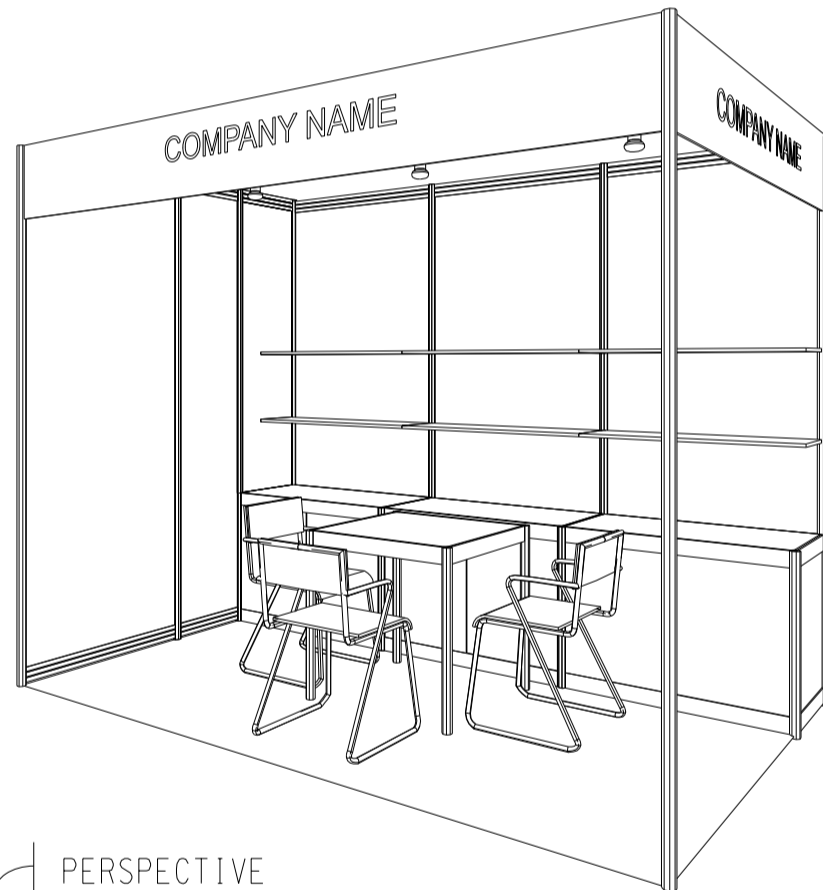

3M(W) x 2M(D) Standard Booth

三米(闊)乘二米(深)標準攤位

| BOOTH SPECIFICATIONS | | QTY. |
|----------------------|---|------|
| | 1000W x 500D x 750H CABINET 儲物櫃 | 3 |
| | 3000W x 300D WOODEN DISPLAY SHELF 陳列架 | 2 |
| | 700W x 700D x 750H MEETING TABLE 正方檯 | 1 |
| | BLACK LEATHER CHAIR 椅子 | 3 |
| | 13W LED LAMP SPOTLIGHT (YELLOW LIGHT) 13瓦特LED燈膽短臂射燈 (黃光) | 3 |
| | 13W LED LAMP LONGARMED SPOTLIGHT (YELLOW LIGHT) 13瓦特LED燈膽長臂射燈 (黃光) | 1 |
| | 800W SOCKET 插座 | 1 |
| | CEILING BEAM 天花橫樑 | 3M |
| | RUBBISH BIN & CARPET (6sqm.) 垃圾桶 & 地毯 | |

*The Hong Kong Trade Development Council reserves the right to change the configuration if necessary.

*如有需要，香港貿易發展局有權更改攤位結構。

3M(W) x 2M(D) Standard Booth (Left Corner)

三米(闊)乘二米(深)標準攤位(左邊角位)

| BOOTH SPECIFICATIONS | | QTY. |
|----------------------|--|------|
| | 1000W x 500D x 750H CABINET 儲物櫃 | 3 |
| | 3000W x 300D WOODEN DISPLAY SHELF 陳列架 | 2 |
| | 700W x 700D x 750H MEETING TABLE 正方檯 | 1 |
| | BLACK LEATHER CHAIR 椅子 | 3 |
| | 13W LED LAMP SPOTLIGHT (YELLOW LIGHT) 13瓦特LED燈膽短臂射燈(黃光) | 3 |
| | 13W LED LAMP LONGARMED SPOTLIGHT (YELLOW LIGHT) 13瓦特LED燈膽長臂射燈(黃光) | 1 |
| | 800W SOCKET 插座 | 1 |
| | CEILING BEAM 天花橫樑 | 3M |
| | RUBBISH BIN & CARPET (6sqm.) 垃圾桶 & 地毯 | |

3M(W) x 2M(D) Standard Booth (Right Corner)

三米(闊)乘二米(深)標準攤位(右邊角位)

| BOOTH SPECIFICATIONS | | QTY. |
|----------------------|---|------|
| | 1000W x 500D x 750H CABINET 儲物櫃 | 3 |
| | 3000W x 300D WOODEN DISPLAY SHELF 陳列架 | 2 |
| | 700W x 700D x 750H MEETING TABLE 正方檯 | 1 |
| | BLACK LEATHER CHAIR 椅子 | 3 |
| | 13W LED LAMP SPOTLIGHT (YELLOW LIGHT) 13瓦特LED燈膽短臂射燈 (黃光) | 3 |
| | 13W LED LAMP LONGARMED SPOTLIGHT (YELLOW LIGHT) 13瓦特LED燈膽長臂射燈 (黃光) | 1 |
| | 800W SOCKET 插座 | 1 |
| | CEILING BEAM 天花橫樑 | 3M |
| | RUBBISH BIN & CARPET (6sqm.) 垃圾桶 & 地毯 | |