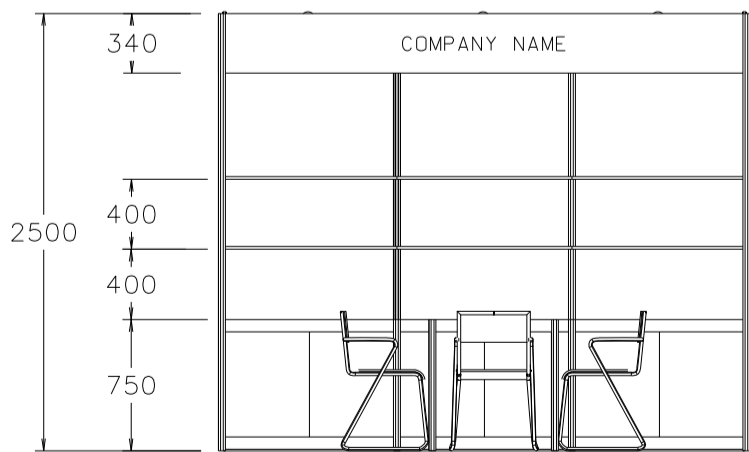

3M(W) x 2M(D) Standard Booth

三米(闊)乘二米(深)標準攤位

| BOOTH SPECIFICATIONS | | QTY. |
|----------------------|---|------|
| | 1000W x 500D x 750H CABINET 儲物櫃 | 3 |
| | 3000W x 300D WOODEN DISPLAY SHELF 陳列架 | 2 |
| | 700W x 700D x 750H MEETING TABLE 正方檯 | 1 |
| | BLACK LEATHER CHAIR 椅子 | 3 |
| | 13W LED LAMP SPOTLIGHT (YELLOW LIGHT) 13瓦特LED燈膽短臂射燈 (黃光) | 3 |
| | 13W LED LAMP LONGARMED SPOTLIGHT (YELLOW LIGHT) 13瓦特LED燈膽長臂射燈 (黃光) | 1 |
| | 800W SOCKET 插座 | 1 |
| | CEILING BEAM 天花橫樑 | 3M |
| | RUBBISH BIN & CARPET (6sqm.) 垃圾桶 & 地毯 | |

*The Hong Kong Trade Development Council reserves the right to change the configuration if necessary.

*如有需要，香港貿易發展局有權更改攤位結構。

3M(W) x 2M(D) Standard Booth (Left Corner)

三米(闊)乘二米(深)標準攤位(左邊角位)

| BOOTH SPECIFICATIONS | | QTY. |
|----------------------|--|------|
| | 1000W x 500D x 750H CABINET 儲物櫃 | 3 |
| | 3000W x 300D WOODEN DISPLAY SHELF 陳列架 | 2 |
| | 700W x 700D x 750H MEETING TABLE 正方檯 | 1 |
| | BLACK LEATHER CHAIR 椅子 | 3 |
| | 13W LED LAMP SPOTLIGHT (YELLOW LIGHT) 13瓦特LED燈膽短臂射燈(黃光) | 3 |
| | 13W LED LAMP LONGARMED SPOTLIGHT (YELLOW LIGHT) 13瓦特LED燈膽長臂射燈(黃光) | 1 |
| | 800W SOCKET 插座 | 1 |
| | CEILING BEAM 天花橫樑 | 3M |
| | RUBBISH BIN & CARPET (6sqm.) 垃圾桶 & 地毯 | |

3M(W) x 2M(D) Standard Booth (Right Corner)

三米(闊)乘二米(深)標準攤位(右邊角位)

| BOOTH SPECIFICATIONS | | QTY. |
|----------------------|---|------|
| | 1000W x 500D x 750H CABINET 儲物櫃 | 3 |
| | 3000W x 300D WOODEN DISPLAY SHELF 陳列架 | 2 |
| | 700W x 700D x 750H MEETING TABLE 正方檯 | 1 |
| | BLACK LEATHER CHAIR 椅子 | 3 |
| | 13W LED LAMP SPOTLIGHT (YELLOW LIGHT) 13瓦特LED燈膽短臂射燈 (黃光) | 3 |
| | 13W LED LAMP LONGARMED SPOTLIGHT (YELLOW LIGHT) 13瓦特LED燈膽長臂射燈 (黃光) | 1 |
| | 800W SOCKET 插座 | 1 |
| | CEILING BEAM 天花橫樑 | 3M |
| | RUBBISH BIN & CARPET (6sqm.) 垃圾桶 & 地毯 | |