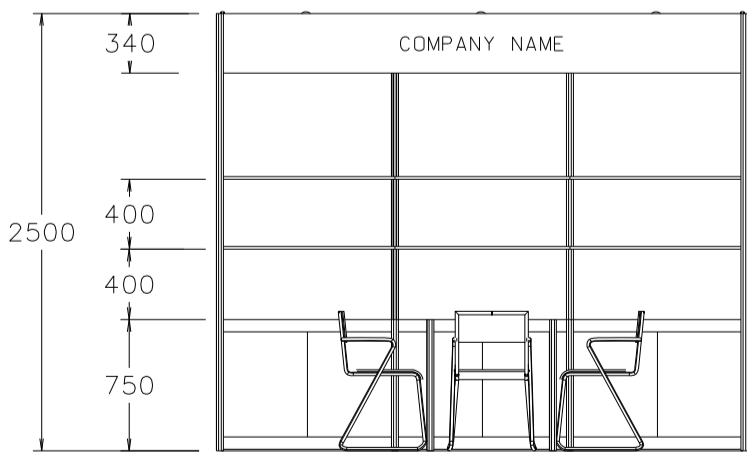

3M(W) x 2M(D) Standard Booth

三米(闊)乘二米(深)標準攤位

| BOOTH SPECIFICATIONS | | QTY. |
|----------------------|---|------|
| | 1000W x 500D x 750H CABINET 儲物櫃 | 3 |
| | 3000W x 300D WOODEN DISPLAY SHELF 陳列架 | 2 |
| | 700W x 700D x 750H MEETING TABLE 正方檯 | 1 |
| | BLACK LEATHER CHAIR 椅子 | 3 |
| | 13W LED LAMP SPOTLIGHT (YELLOW LIGHT) 13瓦特LED燈膽短臂射燈 (黃光) | 3 |
| | 13W LED LAMP LONGARMED SPOTLIGHT (YELLOW LIGHT) 13瓦特LED燈膽長臂射燈 (黃光) | 1 |
| | 800W SOCKET 插座 | 1 |
| | CEILING BEAM 天花橫樑 | 3M |
| | RUBBISH BIN & CARPET (6sqm.) 垃圾桶 & 地毯 | |

*The Hong Kong Trade Development Council reserves the right to change the configuration if necessary.

*如有需要，香港貿易發展局有權更改攤位結構。

3M(W) x 2M(D) Standard Booth (Left Corner)

三米(闊)乘二米(深)標準攤位(左邊角位)

| BOOTH SPECIFICATIONS | | QTY. |
|----------------------|--|------|
| | 1000W x 500D x 750H CABINET 儲物櫃 | 3 |
| | 3000W x 300D WOODEN DISPLAY SHELF 陳列架 | 2 |
| | 700W x 700D x 750H MEETING TABLE 正方檯 | 1 |
| | BLACK LEATHER CHAIR 椅子 | 3 |
| | 13W LED LAMP SPOTLIGHT (YELLOW LIGHT) 13瓦特LED燈膽短臂射燈(黃光) | 3 |
| | 13W LED LAMP LONGARMED SPOTLIGHT (YELLOW LIGHT) 13瓦特LED燈膽長臂射燈(黃光) | 1 |
| | 800W SOCKET 插座 | 1 |
| | CEILING BEAM 天花橫樑 | 3M |
| | RUBBISH BIN & CARPET (6sqm.) 垃圾桶 & 地毯 | |

3M(W) x 2M(D) Standard Booth (Right Corner)

三米(闊)乘二米(深)標準攤位(右邊角位)

| BOOTH SPECIFICATIONS | | QTY. |
|----------------------|---|------|
| | 1000W x 500D x 750H CABINET 儲物櫃 | 3 |
| | 3000W x 300D WOODEN DISPLAY SHELF 陳列架 | 2 |
| | 700W x 700D x 750H MEETING TABLE 正方檯 | 1 |
| | BLACK LEATHER CHAIR 椅子 | 3 |
| | 13W LED LAMP SPOTLIGHT (YELLOW LIGHT) 13瓦特LED燈膽短臂射燈 (黃光) | 3 |
| | 13W LED LAMP LONGARMED SPOTLIGHT (YELLOW LIGHT) 13瓦特LED燈膽長臂射燈 (黃光) | 1 |
| | 800W SOCKET 插座 | 1 |
| | CEILING BEAM 天花橫樑 | 3M |
| | RUBBISH BIN & CARPET (6sqm.) 垃圾桶 & 地毯 | |