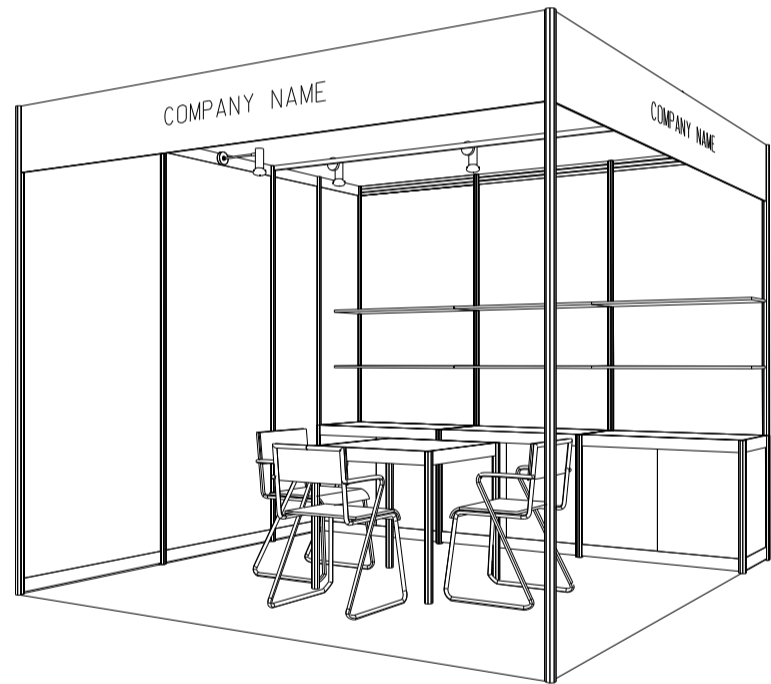

3M(W) x 3M(D) Standard Booth

三米(闊)乘三米(深)標準攤位

PLAN

PERSPECTIVE

ELEVATION

BOOTH SPECIFICATIONS		QTY.
	1000W x 500D x 750H CABINET 儲物櫃	3
	3000W x 300D WOODEN DISPLAY SHELF 陳列架	2
	700W x 700D x 750H MEETING TABLE 正方檯	1
	BLACK LEATHER CHAIR 椅子	3
	13W LED LAMP SPOTLIGHT (YELLOW LIGHT) 13瓦特LED燈膽短臂射燈 (黃光)	3
	13W LED LAMP LONGARMED SPOTLIGHT (YELLOW LIGHT) 13瓦特LED燈膽長臂射燈 (黃光)	1
	800W SOCKET 插座	1
	CEILING BEAM 天花橫樑	3M
	RUBBISH BIN & CARPET (9sqm.) 垃圾桶 & 地毯	

*The Hong Kong Trade Development Council reserves the right to change the configuration if necessary.

*如有需要，香港貿易發展局有權更改攤位結構。

3M(W) x 3M(D) Standard Booth (Left Corner)

三米(闊)乘三米(深)標準攤位(左邊角位)

BOOTH SPECIFICATIONS		QTY.
	1000W x 500D x 750H CABINET 儲物櫃	3
	3000W x 300D WOODEN DISPLAY SHELF 陳列架	2
	700W x 700D x 750H MEETING TABLE 正方檯	1
	BLACK LEATHER CHAIR 椅子	3
	13W LED LAMP SPOTLIGHT (YELLOW LIGHT) 13瓦特LED燈膽短臂射燈 (黃光)	3
	13W LED LAMP LONGARMED SPOTLIGHT (YELLOW LIGHT) 13瓦特LED燈膽長臂射燈 (黃光)	1
	800W SOCKET 插座	1
	CEILING BEAM 天花橫樑	3M
	RUBBISH BIN & CARPET (9sqm.) 垃圾桶 & 地毯	

*The Hong Kong Trade Development Council reserves the right to change the configuration if necessary.

*如有需要，香港貿易發展局有權更改攤位結構。

3M(W) x 3M(D) Standard Booth (Right Corner)

三米(闊)乘三米(深)標準攤位(右邊角位)

PLAN

PERSPECTIVE

ELEVATION

BOOTH SPECIFICATIONS		QTY.
	1000W x 500D x 750H CABINET 儲物櫃	3
	3000W x 300D WOODEN DISPLAY SHELF 陳列架	2
	700W x 700D x 750H MEETING TABLE 正方檯	1
	BLACK LEATHER CHAIR 椅子	3
	13W LED LAMP SPOTLIGHT (YELLOW LIGHT) 13瓦特LED燈膽短臂射燈 (黃光)	3
	13W LED LAMP LONGARMED SPOTLIGHT (YELLOW LIGHT) 13瓦特LED燈膽長臂射燈 (黃光)	1
	800W SOCKET 插座	1
	CEILING BEAM 天花橫樑	3M
	RUBBISH BIN & CARPET (9sqm.) 垃圾桶 & 地毯	