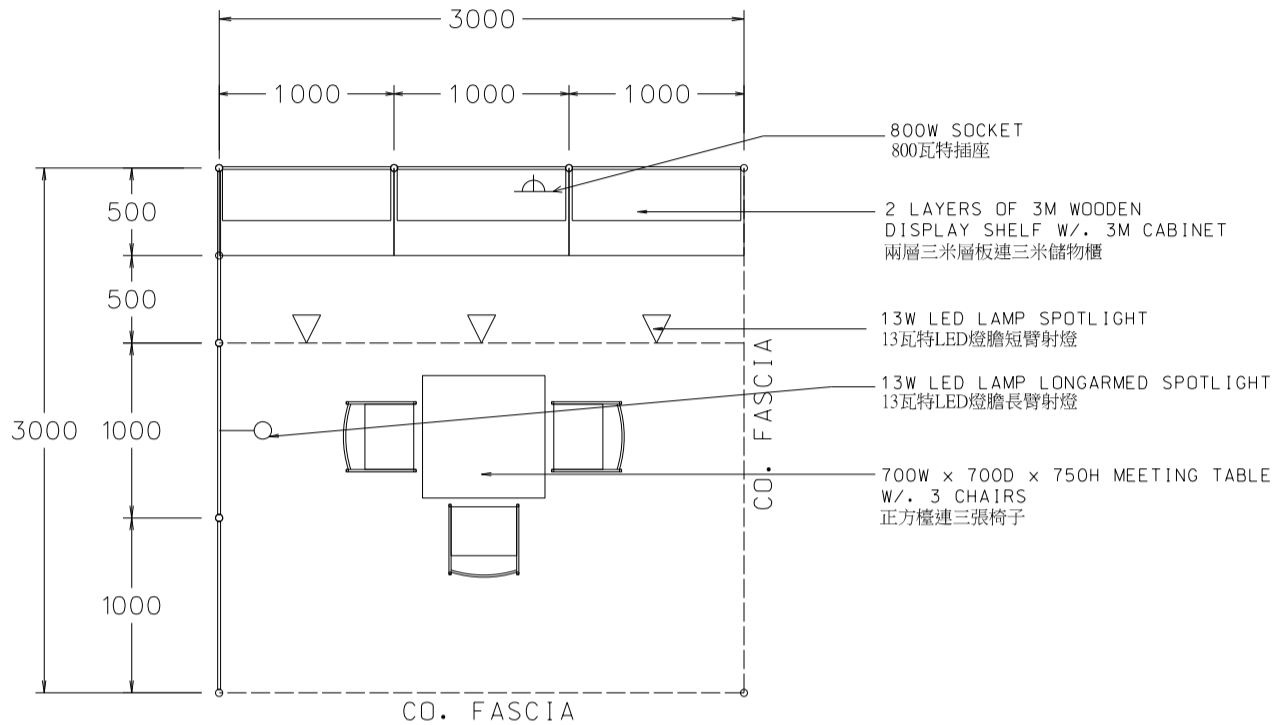

3M(W) x 3M(D) Standard Booth

三米(闊)乘三米(深)標準攤位

PLAN

PERSPECTIVE

ELEVATION

BOOTH SPECIFICATIONS		QTY.
	1000W x 500D x 750H CABINET 儲物櫃	3
	3000W x 300D WOODEN DISPLAY SHELF 陳列架	2
	700W x 700D x 750H MEETING TABLE 正方檯	1
	BLACK LEATHER CHAIR 椅子	3
	13W LED LAMP SPOTLIGHT (YELLOW LIGHT) 13瓦特LED燈膽短臂射燈 (黃光)	3
	13W LED LAMP LONGARMED SPOTLIGHT (YELLOW LIGHT) 13瓦特LED燈膽長臂射燈 (黃光)	1
	800W SOCKET 插座	1
	CEILING BEAM 天花橫樑	3M
	RUBBISH BIN & CARPET (9sqm.) 垃圾桶 & 地毯	

*The Hong Kong Trade Development Council reserves the right to change the configuration if necessary.

*如有需要，香港貿易發展局有權更改攤位結構。

3M(W) x 3M(D) Standard Booth (Left Corner)

三米(闊)乘三米(深)標準攤位(左邊角位)

BOOTH SPECIFICATIONS		QTY.
	1000W x 500D x 750H CABINET 儲物櫃	3
	3000W x 300D WOODEN DISPLAY SHELF 陳列架	2
	700W x 700D x 750H MEETING TABLE 正方檯	1
	BLACK LEATHER CHAIR 椅子	3
	13W LED LAMP SPOTLIGHT (YELLOW LIGHT) 13瓦特LED燈膽短臂射燈 (黃光)	3
	13W LED LAMP LONGARMED SPOTLIGHT (YELLOW LIGHT) 13瓦特LED燈膽長臂射燈 (黃光)	1
	800W SOCKET 插座	1
	CEILING BEAM 天花橫樑	3M
	RUBBISH BIN & CARPET (9sqm.) 垃圾桶 & 地毯	

*The Hong Kong Trade Development Council reserves the right to change the configuration if necessary.

*如有需要，香港貿易發展局有權更改攤位結構。

3M(W) x 3M(D) Standard Booth (Right Corner)

三米(闊)乘三米(深)標準攤位(右邊角位)

PLAN

PERSPECTIVE

ELEVATION

BOOTH SPECIFICATIONS		QTY.
	1000W x 500D x 750H CABINET 儲物櫃	3
	3000W x 300D WOODEN DISPLAY SHELF 陳列架	2
	700W x 700D x 750H MEETING TABLE 正方檯	1
	BLACK LEATHER CHAIR 椅子	3
	13W LED LAMP SPOTLIGHT (YELLOW LIGHT) 13瓦特LED燈膽短臂射燈 (黃光)	3
	13W LED LAMP LONGARMED SPOTLIGHT (YELLOW LIGHT) 13瓦特LED燈膽長臂射燈 (黃光)	1
	800W SOCKET 插座	1
	CEILING BEAM 天花橫樑	3M
	RUBBISH BIN & CARPET (9sqm.) 垃圾桶 & 地毯	