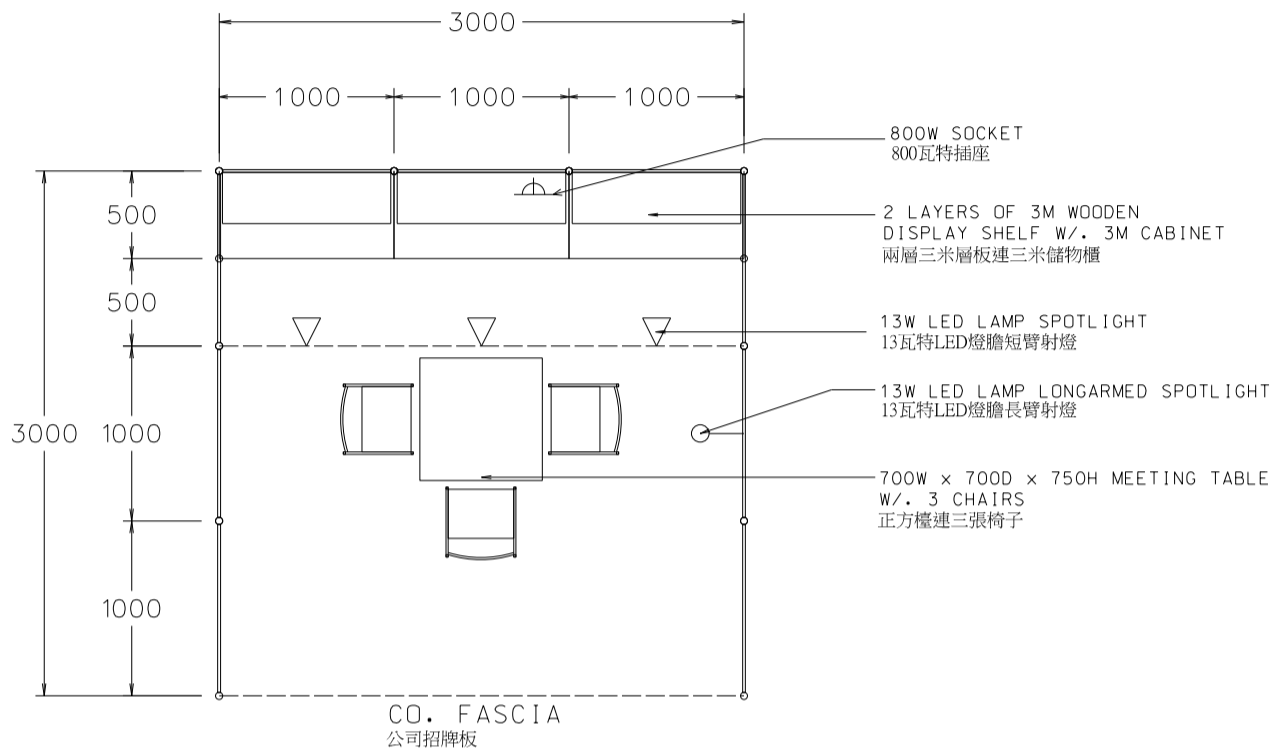

3M(W) x 3M(D) Standard Booth

三米(闊)乘三米(深)標準攤位

PLAN

PERSPECTIVE

ELEVATION

BOOTH SPECIFICATIONS		QTY.
	1000W x 500D x 750H CABINET 儲物櫃	3
	3000W x 300D WOODEN DISPLAY SHELF 陳列架	2
	700W x 700D x 750H MEETING TABLE 正方檯	1
	BLACK LEATHER CHAIR 椅子	3
	13W LED LAMP SPOTLIGHT (YELLOW LIGHT) 13瓦特LED燈膽短臂射燈 (黃光)	3
	13W LED LAMP LONGARMED SPOTLIGHT (YELLOW LIGHT) 13瓦特LED燈膽長臂射燈 (黃光)	1
	800W SOCKET 插座	1
	CEILING BEAM 天花橫樑	3M
	RUBBISH BIN & CARPET (9sqm.) 垃圾桶 & 地毯	

*The Hong Kong Trade Development Council reserves the right to change the configuration if necessary.

*如有需要，香港貿易發展局有權更改攤位結構。

3M(W) x 3M(D) Standard Booth (Left Corner)

三米(闊)乘三米(深)標準攤位(左邊角位)

BOOTH SPECIFICATIONS		QTY.
	1000W x 500D x 750H CABINET 儲物櫃	3
	3000W x 300D WOODEN DISPLAY SHELF 陳列架	2
	700W x 700D x 750H MEETING TABLE 正方檯	1
	BLACK LEATHER CHAIR 椅子	3
	13W LED LAMP SPOTLIGHT (YELLOW LIGHT) 13瓦特LED燈膽短臂射燈 (黃光)	3
	13W LED LAMP LONGARMED SPOTLIGHT (YELLOW LIGHT) 13瓦特LED燈膽長臂射燈 (黃光)	1
	800W SOCKET 插座	1
	CEILING BEAM 天花橫樑	3M
	RUBBISH BIN & CARPET (9sqm.) 垃圾桶 & 地毯	

*The Hong Kong Trade Development Council reserves the right to change the configuration if necessary.

*如有需要，香港貿易發展局有權更改攤位結構。

3M(W) x 3M(D) Standard Booth (Right Corner)

三米(闊)乘三米(深)標準攤位(右邊角位)

PLAN

PERSPECTIVE

ELEVATION

BOOTH SPECIFICATIONS		QTY.
	1000W x 500D x 750H CABINET 儲物櫃	3
	3000W x 300D WOODEN DISPLAY SHELF 陳列架	2
	700W x 700D x 750H MEETING TABLE 正方檯	1
	BLACK LEATHER CHAIR 椅子	3
	13W LED LAMP SPOTLIGHT (YELLOW LIGHT) 13瓦特LED燈膽短臂射燈 (黃光)	3
	13W LED LAMP LONGARMED SPOTLIGHT (YELLOW LIGHT) 13瓦特LED燈膽長臂射燈 (黃光)	1
	800W SOCKET 插座	1
	CEILING BEAM 天花橫樑	3M
	RUBBISH BIN & CARPET (9sqm.) 垃圾桶 & 地毯	