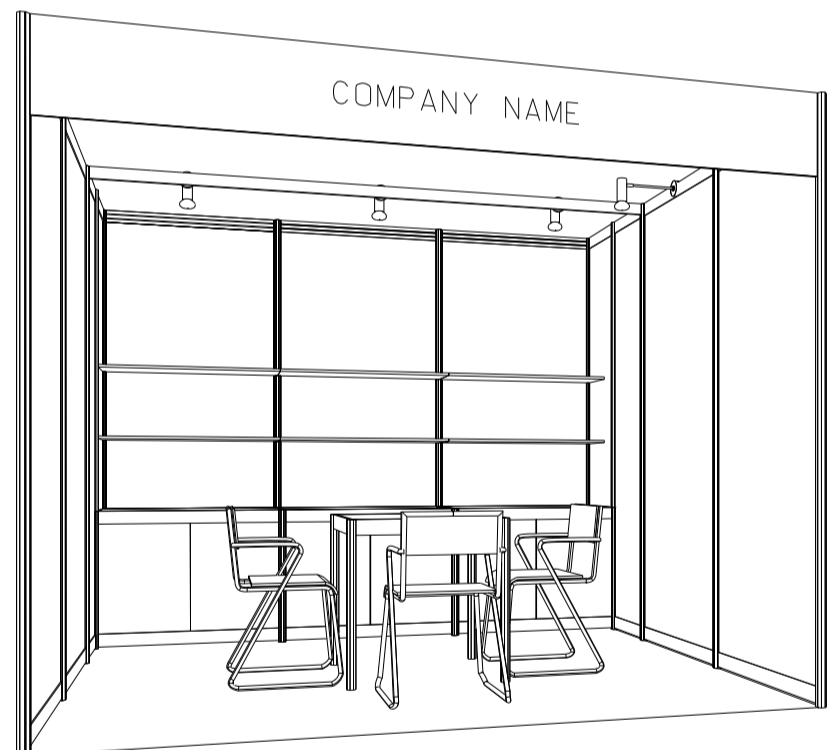

3M(W) x 3M(D) Standard Booth

三米(闊)乘三米(深)標準攤位

PLAN

PERSPECTIVE

ELEVATION

BOOTH SPECIFICATIONS		QTY.
	1000W x 500D x 750H CABINET 儲物櫃	3
	3000W x 300D WOODEN DISPLAY SHELF 陳列架	2
	700W x 700D x 750H MEETING TABLE 正方檯	1
	BLACK LEATHER CHAIR 椅子	3
	13W LED LAMP SPOTLIGHT (YELLOW LIGHT) 13瓦特LED燈膽短臂射燈 (黃光)	3
	13W LED LAMP LONGARMED SPOTLIGHT (YELLOW LIGHT) 13瓦特LED燈膽長臂射燈 (黃光)	1
	800W SOCKET 插座	1
	CEILING BEAM 天花橫樑	3M
	RUBBISH BIN & CARPET (9sqm.) 垃圾桶 & 地毯	

*The Hong Kong Trade Development Council reserves the right to change the configuration if necessary.

*如有需要，香港貿易發展局有權更改攤位結構。

3M(W) x 3M(D) Standard Booth (Left Corner)

三米(闊)乘三米(深)標準攤位(左邊角位)

BOOTH SPECIFICATIONS		QTY.
	1000W x 500D x 750H CABINET 儲物櫃	3
	3000W x 300D WOODEN DISPLAY SHELF 陳列架	2
	700W x 700D x 750H MEETING TABLE 正方檯	1
	BLACK LEATHER CHAIR 椅子	3
	13W LED LAMP SPOTLIGHT (YELLOW LIGHT) 13瓦特LED燈膽短臂射燈 (黃光)	3
	13W LED LAMP LONGARMED SPOTLIGHT (YELLOW LIGHT) 13瓦特LED燈膽長臂射燈 (黃光)	1
	800W SOCKET 插座	1
	CEILING BEAM 天花橫樑	3M
	RUBBISH BIN & CARPET (9sqm.) 垃圾桶 & 地毯	

*The Hong Kong Trade Development Council reserves the right to change the configuration if necessary.

*如有需要，香港貿易發展局有權更改攤位結構。

3M(W) x 3M(D) Standard Booth (Right Corner)

三米(闊)乘三米(深)標準攤位(右邊角位)

PLAN

PERSPECTIVE

ELEVATION

BOOTH SPECIFICATIONS		QTY.
	1000W x 500D x 750H CABINET 儲物櫃	3
	3000W x 300D WOODEN DISPLAY SHELF 陳列架	2
	700W x 700D x 750H MEETING TABLE 正方檯	1
	BLACK LEATHER CHAIR 椅子	3
	13W LED LAMP SPOTLIGHT (YELLOW LIGHT) 13瓦特LED燈膽短臂射燈 (黃光)	3
	13W LED LAMP LONGARMED SPOTLIGHT (YELLOW LIGHT) 13瓦特LED燈膽長臂射燈 (黃光)	1
	800W SOCKET 插座	1
	CEILING BEAM 天花橫樑	3M
	RUBBISH BIN & CARPET (9sqm.) 垃圾桶 & 地毯	