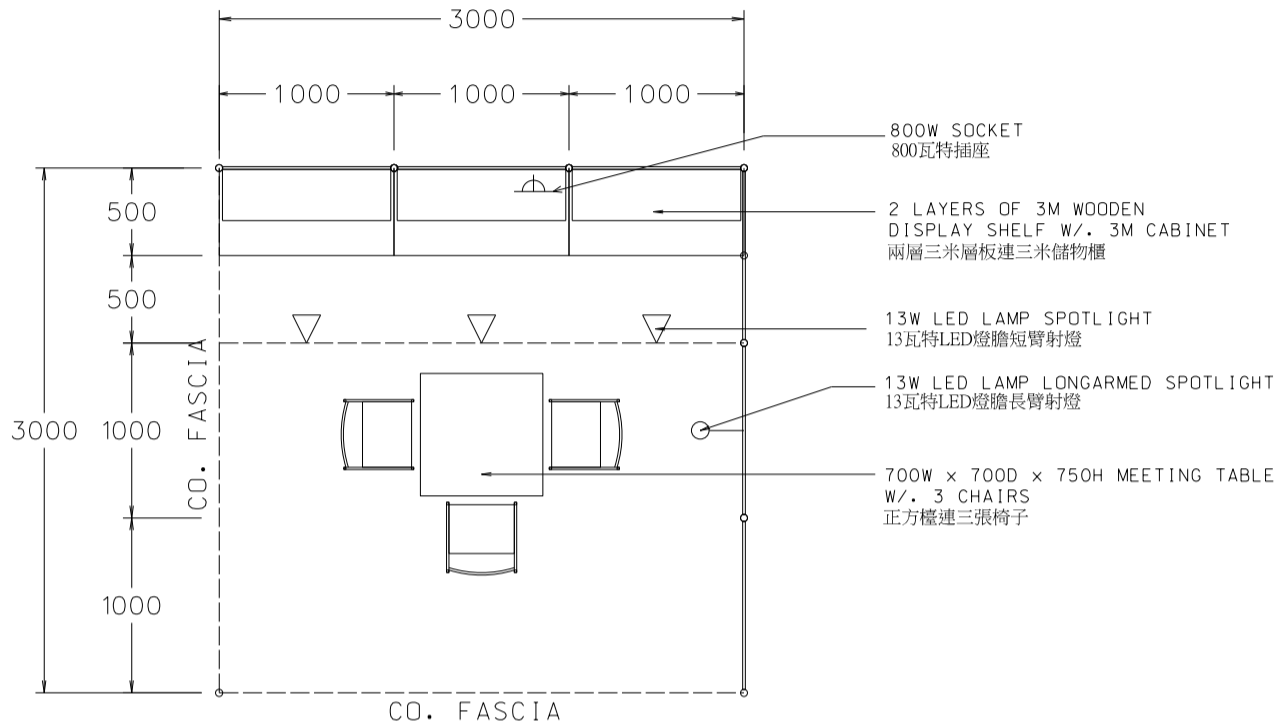

3M(W) x 3M(D) Standard Booth

三米(闊)乘三米(深)標準攤位

PLAN

PERSPECTIVE

ELEVATION

BOOTH SPECIFICATIONS		QTY.
	1000W x 500D x 750H CABINET 儲物櫃	3
	3000W x 300D WOODEN DISPLAY SHELF 陳列架	2
	700W x 700D x 750H MEETING TABLE 正方檯	1
	BLACK LEATHER CHAIR 椅子	3
	13W LED LAMP SPOTLIGHT (YELLOW LIGHT) 13瓦特LED燈膽短臂射燈 (黃光)	3
	13W LED LAMP LONGARMED SPOTLIGHT (YELLOW LIGHT) 13瓦特LED燈膽長臂射燈 (黃光)	1
	800W SOCKET 插座	1
	CEILING BEAM 天花橫樑	3M
	RUBBISH BIN & CARPET (9sqm.) 垃圾桶 & 地毯	

*The Hong Kong Trade Development Council reserves the right to change the configuration if necessary.

*如有需要，香港貿易發展局有權更改攤位結構。

3M(W) x 3M(D) Standard Booth (Left Corner)

三米(闊)乘三米(深)標準攤位(左邊角位)

BOOTH SPECIFICATIONS		QTY.
	1000W x 500D x 750H CABINET 儲物櫃	3
	3000W x 300D WOODEN DISPLAY SHELF 陳列架	2
	700W x 700D x 750H MEETING TABLE 正方檯	1
	BLACK LEATHER CHAIR 椅子	3
	13W LED LAMP SPOTLIGHT (YELLOW LIGHT) 13瓦特LED燈膽短臂射燈 (黃光)	3
	13W LED LAMP LONGARMED SPOTLIGHT (YELLOW LIGHT) 13瓦特LED燈膽長臂射燈 (黃光)	1
	800W SOCKET 插座	1
	CEILING BEAM 天花橫樑	3M
	RUBBISH BIN & CARPET (9sqm.) 垃圾桶 & 地毯	

*The Hong Kong Trade Development Council reserves the right to change the configuration if necessary.

*如有需要，香港貿易發展局有權更改攤位結構。

3M(W) x 3M(D) Standard Booth (Right Corner)

三米(闊)乘三米(深)標準攤位(右邊角位)

PLAN

PERSPECTIVE

ELEVATION

BOOTH SPECIFICATIONS		QTY.
	1000W x 500D x 750H CABINET 儲物櫃	3
	3000W x 300D WOODEN DISPLAY SHELF 陳列架	2
	700W x 700D x 750H MEETING TABLE 正方檯	1
	BLACK LEATHER CHAIR 椅子	3
	13W LED LAMP SPOTLIGHT (YELLOW LIGHT) 13瓦特LED燈膽短臂射燈 (黃光)	3
	13W LED LAMP LONGARMED SPOTLIGHT (YELLOW LIGHT) 13瓦特LED燈膽長臂射燈 (黃光)	1
	800W SOCKET 插座	1
	CEILING BEAM 天花橫樑	3M
	RUBBISH BIN & CARPET (9sqm.) 垃圾桶 & 地毯	