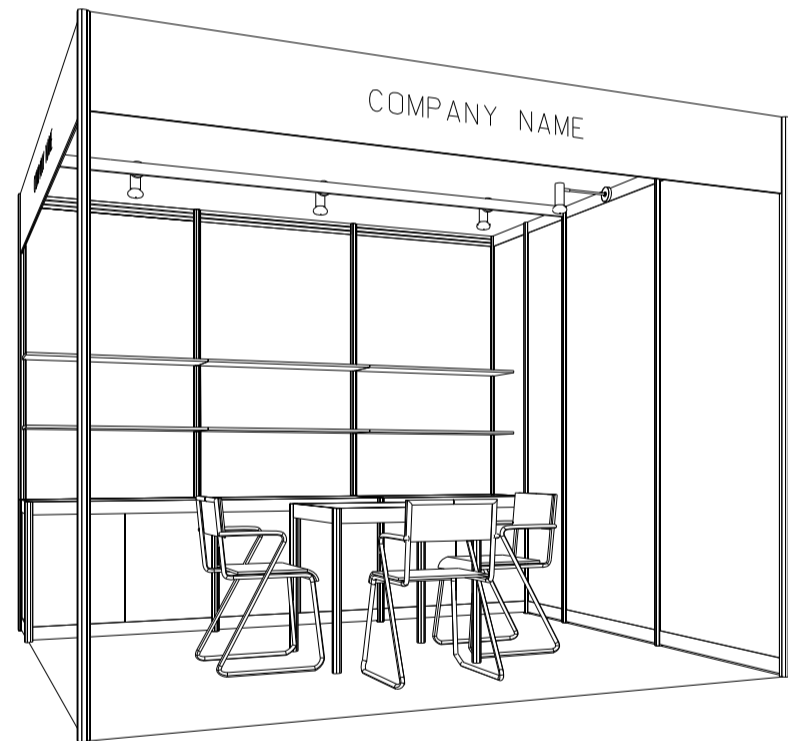

3M(W) x 3M(D) Standard Booth

三米(闊)乘三米(深)標準攤位

PLAN

PERSPECTIVE

ELEVATION

BOOTH SPECIFICATIONS		QTY.
	1000W x 500D x 750H CABINET 儲物櫃	3
	3000W x 300D WOODEN DISPLAY SHELF 陳列架	2
	700W x 700D x 750H MEETING TABLE 正方檯	1
	BLACK LEATHER CHAIR 椅子	3
	13W LED LAMP SPOTLIGHT (YELLOW LIGHT) 13瓦特LED燈膽短臂射燈 (黃光)	3
	13W LED LAMP LONGARMED SPOTLIGHT (YELLOW LIGHT) 13瓦特LED燈膽長臂射燈 (黃光)	1
	800W SOCKET 插座	1
	CEILING BEAM 天花橫樑	3M
	RUBBISH BIN & CARPET (9sqm.) 垃圾桶 & 地毯	

*The Hong Kong Trade Development Council reserves the right to change the configuration if necessary.

*如有需要，香港貿易發展局有權更改攤位結構。

3M(W) x 3M(D) Standard Booth (Left Corner)

三米(闊)乘三米(深)標準攤位(左邊角位)

BOOTH SPECIFICATIONS		QTY.
	1000W x 500D x 750H CABINET 儲物櫃	3
	3000W x 300D WOODEN DISPLAY SHELF 陳列架	2
	700W x 700D x 750H MEETING TABLE 正方檯	1
	BLACK LEATHER CHAIR 椅子	3
	13W LED LAMP SPOTLIGHT (YELLOW LIGHT) 13瓦特LED燈膽短臂射燈 (黃光)	3
	13W LED LAMP LONGARMED SPOTLIGHT (YELLOW LIGHT) 13瓦特LED燈膽長臂射燈 (黃光)	1
	800W SOCKET 插座	1
	CEILING BEAM 天花橫樑	3M
	RUBBISH BIN & CARPET (9sqm.) 垃圾桶 & 地毯	

*The Hong Kong Trade Development Council reserves the right to change the configuration if necessary.

*如有需要，香港貿易發展局有權更改攤位結構。

3M(W) x 3M(D) Standard Booth (Right Corner)

三米(闊)乘三米(深)標準攤位(右邊角位)

PLAN

PERSPECTIVE

ELEVATION

BOOTH SPECIFICATIONS		QTY.
	1000W x 500D x 750H CABINET 儲物櫃	3
	3000W x 300D WOODEN DISPLAY SHELF 陳列架	2
	700W x 700D x 750H MEETING TABLE 正方檯	1
	BLACK LEATHER CHAIR 椅子	3
	13W LED LAMP SPOTLIGHT (YELLOW LIGHT) 13瓦特LED燈膽短臂射燈 (黃光)	3
	13W LED LAMP LONGARMED SPOTLIGHT (YELLOW LIGHT) 13瓦特LED燈膽長臂射燈 (黃光)	1
	800W SOCKET 插座	1
	CEILING BEAM 天花橫樑	3M
	RUBBISH BIN & CARPET (9sqm.) 垃圾桶 & 地毯	