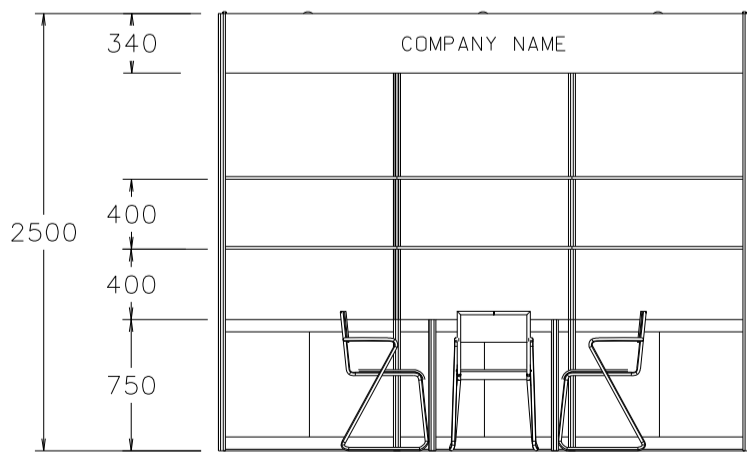

3M(W) x 3M(D) Standard Booth

三米(闊)乘三米(深)標準攤位

PLAN

PERSPECTIVE

ELEVATION

BOOTH SPECIFICATIONS		QTY.
	1000W x 500D x 750H CABINET 儲物櫃	3
	3000W x 300D WOODEN DISPLAY SHELF 陳列架	2
	700W x 700D x 750H MEETING TABLE 正方檯	1
	BLACK LEATHER CHAIR 椅子	3
	13W LED LAMP SPOTLIGHT (YELLOW LIGHT) 13瓦特LED燈膽短臂射燈 (黃光)	3
	13W LED LAMP LONGARMED SPOTLIGHT (YELLOW LIGHT) 13瓦特LED燈膽長臂射燈 (黃光)	1
	800W SOCKET 插座	1
	CEILING BEAM 天花橫樑	3M
	RUBBISH BIN & CARPET (9sqm.) 垃圾桶 & 地毯	

*The Hong Kong Trade Development Council reserves the right to change the configuration if necessary.

*如有需要，香港貿易發展局有權更改攤位結構。

3M(W) x 3M(D) Standard Booth (Left Corner)

三米(闊)乘三米(深)標準攤位(左邊角位)

BOOTH SPECIFICATIONS		QTY.
	1000W x 500D x 750H CABINET 儲物櫃	3
	3000W x 300D WOODEN DISPLAY SHELF 陳列架	2
	700W x 700D x 750H MEETING TABLE 正方檯	1
	BLACK LEATHER CHAIR 椅子	3
	13W LED LAMP SPOTLIGHT (YELLOW LIGHT) 13瓦特LED燈膽短臂射燈 (黃光)	3
	13W LED LAMP LONGARMED SPOTLIGHT (YELLOW LIGHT) 13瓦特LED燈膽長臂射燈 (黃光)	1
	800W SOCKET 插座	1
	CEILING BEAM 天花橫樑	3M
	RUBBISH BIN & CARPET (9sqm.) 垃圾桶 & 地毯	

*The Hong Kong Trade Development Council reserves the right to change the configuration if necessary.

*如有需要，香港貿易發展局有權更改攤位結構。

3M(W) x 3M(D) Standard Booth (Right Corner)

三米(闊)乘三米(深)標準攤位(右邊角位)

PLAN

PERSPECTIVE

ELEVATION

BOOTH SPECIFICATIONS		QTY.
	1000W x 500D x 750H CABINET 儲物櫃	3
	3000W x 300D WOODEN DISPLAY SHELF 陳列架	2
	700W x 700D x 750H MEETING TABLE 正方檯	1
	BLACK LEATHER CHAIR 椅子	3
	13W LED LAMP SPOTLIGHT (YELLOW LIGHT) 13瓦特LED燈膽短臂射燈 (黃光)	3
	13W LED LAMP LONGARMED SPOTLIGHT (YELLOW LIGHT) 13瓦特LED燈膽長臂射燈 (黃光)	1
	800W SOCKET 插座	1
	CEILING BEAM 天花橫樑	3M
	RUBBISH BIN & CARPET (9sqm.) 垃圾桶 & 地毯	