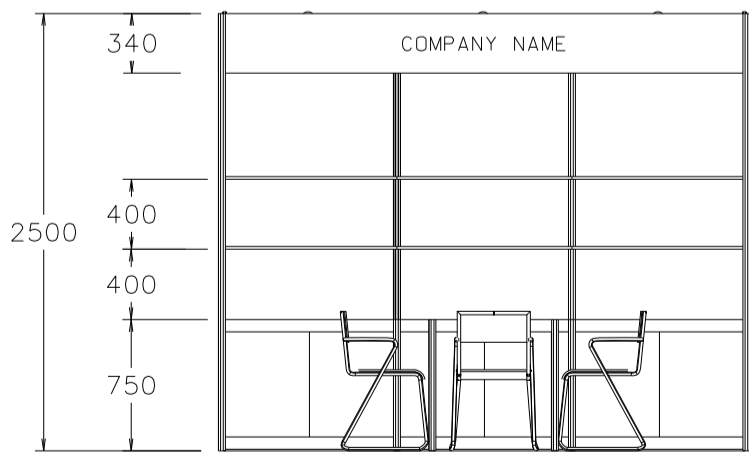

3M(W) x 3M(D) Standard Booth

三米(闊)乘三米(深)標準攤位

PLAN

PERSPECTIVE

ELEVATION

BOOTH SPECIFICATIONS		QTY.
	1000W x 500D x 750H CABINET 儲物櫃	3
	3000W x 300D WOODEN DISPLAY SHELF 陳列架	2
	700W x 700D x 750H MEETING TABLE 正方檯	1
	BLACK LEATHER CHAIR 椅子	3
	13W LED LAMP SPOTLIGHT (YELLOW LIGHT) 13瓦特LED燈膽短臂射燈 (黃光)	3
	13W LED LAMP LONGARMED SPOTLIGHT (YELLOW LIGHT) 13瓦特LED燈膽長臂射燈 (黃光)	1
	800W SOCKET 插座	1
	CEILING BEAM 天花橫樑	3M
	RUBBISH BIN & CARPET (9sqm.) 垃圾桶 & 地毯	

*The Hong Kong Trade Development Council reserves the right to change the configuration if necessary.

*如有需要，香港貿易發展局有權更改攤位結構。

3M(W) x 3M(D) Standard Booth (Left Corner)

三米(闊)乘三米(深)標準攤位(左邊角位)

BOOTH SPECIFICATIONS		QTY.
	1000W x 500D x 750H CABINET 儲物櫃	3
	3000W x 300D WOODEN DISPLAY SHELF 陳列架	2
	700W x 700D x 750H MEETING TABLE 正方檯	1
	BLACK LEATHER CHAIR 椅子	3
	13W LED LAMP SPOTLIGHT (YELLOW LIGHT) 13瓦特LED燈膽短臂射燈 (黃光)	3
	13W LED LAMP LONGARMED SPOTLIGHT (YELLOW LIGHT) 13瓦特LED燈膽長臂射燈 (黃光)	1
	800W SOCKET 插座	1
	CEILING BEAM 天花橫樑	3M
	RUBBISH BIN & CARPET (9sqm.) 垃圾桶 & 地毯	

*The Hong Kong Trade Development Council reserves the right to change the configuration if necessary.

*如有需要，香港貿易發展局有權更改攤位結構。

3M(W) x 3M(D) Standard Booth (Right Corner)

三米(闊)乘三米(深)標準攤位(右邊角位)

PLAN

PERSPECTIVE

ELEVATION

BOOTH SPECIFICATIONS		QTY.
	1000W x 500D x 750H CABINET 儲物櫃	3
	3000W x 300D WOODEN DISPLAY SHELF 陳列架	2
	700W x 700D x 750H MEETING TABLE 正方檯	1
	BLACK LEATHER CHAIR 椅子	3
	13W LED LAMP SPOTLIGHT (YELLOW LIGHT) 13瓦特LED燈膽短臂射燈 (黃光)	3
	13W LED LAMP LONGARMED SPOTLIGHT (YELLOW LIGHT) 13瓦特LED燈膽長臂射燈 (黃光)	1
	800W SOCKET 插座	1
	CEILING BEAM 天花橫樑	3M
	RUBBISH BIN & CARPET (9sqm.) 垃圾桶 & 地毯	