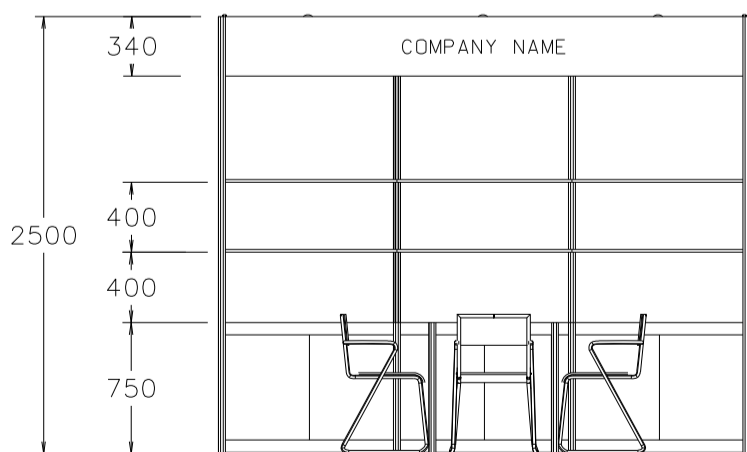

3M(W) x 3M(D) Standard Booth

三米(闊)乘三米(深)標準攤位

PLAN

PERSPECTIVE

ELEVATION

BOOTH SPECIFICATIONS		QTY.
	1000W x 500D x 750H CABINET 儲物櫃	3
	3000W x 300D WOODEN DISPLAY SHELF 陳列架	2
	700W x 700D x 750H MEETING TABLE 正方檯	1
	BLACK LEATHER CHAIR 椅子	3
	13W LED LAMP SPOTLIGHT (YELLOW LIGHT) 13瓦特LED燈膽短臂射燈 (黃光)	3
	13W LED LAMP LONGARMED SPOTLIGHT (YELLOW LIGHT) 13瓦特LED燈膽長臂射燈 (黃光)	1
	800W SOCKET 插座	1
	CEILING BEAM 天花橫樑	3M
	RUBBISH BIN & CARPET (9sqm.) 垃圾桶 & 地毯	

*The Hong Kong Trade Development Council reserves the right to change the configuration if necessary.

*如有需要，香港貿易發展局有權更改攤位結構。

3M(W) x 3M(D) Standard Booth (Left Corner)

三米(闊)乘三米(深)標準攤位(左邊角位)

BOOTH SPECIFICATIONS		QTY.
	1000W x 500D x 750H CABINET 儲物櫃	3
	3000W x 300D WOODEN DISPLAY SHELF 陳列架	2
	700W x 700D x 750H MEETING TABLE 正方檯	1
	BLACK LEATHER CHAIR 椅子	3
	13W LED LAMP SPOTLIGHT (YELLOW LIGHT) 13瓦特LED燈膽短臂射燈 (黃光)	3
	13W LED LAMP LONGARMED SPOTLIGHT (YELLOW LIGHT) 13瓦特LED燈膽長臂射燈 (黃光)	1
	800W SOCKET 插座	1
	CEILING BEAM 天花橫樑	3M
	RUBBISH BIN & CARPET (9sqm.) 垃圾桶 & 地毯	

*The Hong Kong Trade Development Council reserves the right to change the configuration if necessary.

*如有需要，香港貿易發展局有權更改攤位結構。

3M(W) x 3M(D) Standard Booth (Right Corner)

三米(闊)乘三米(深)標準攤位(右邊角位)

PLAN

PERSPECTIVE

ELEVATION

BOOTH SPECIFICATIONS		QTY.
	1000W x 500D x 750H CABINET 儲物櫃	3
	3000W x 300D WOODEN DISPLAY SHELF 陳列架	2
	700W x 700D x 750H MEETING TABLE 正方檯	1
	BLACK LEATHER CHAIR 椅子	3
	13W LED LAMP SPOTLIGHT (YELLOW LIGHT) 13瓦特LED燈膽短臂射燈 (黃光)	3
	13W LED LAMP LONGARMED SPOTLIGHT (YELLOW LIGHT) 13瓦特LED燈膽長臂射燈 (黃光)	1
	800W SOCKET 插座	1
	CEILING BEAM 天花橫樑	3M
	RUBBISH BIN & CARPET (9sqm.) 垃圾桶 & 地毯	