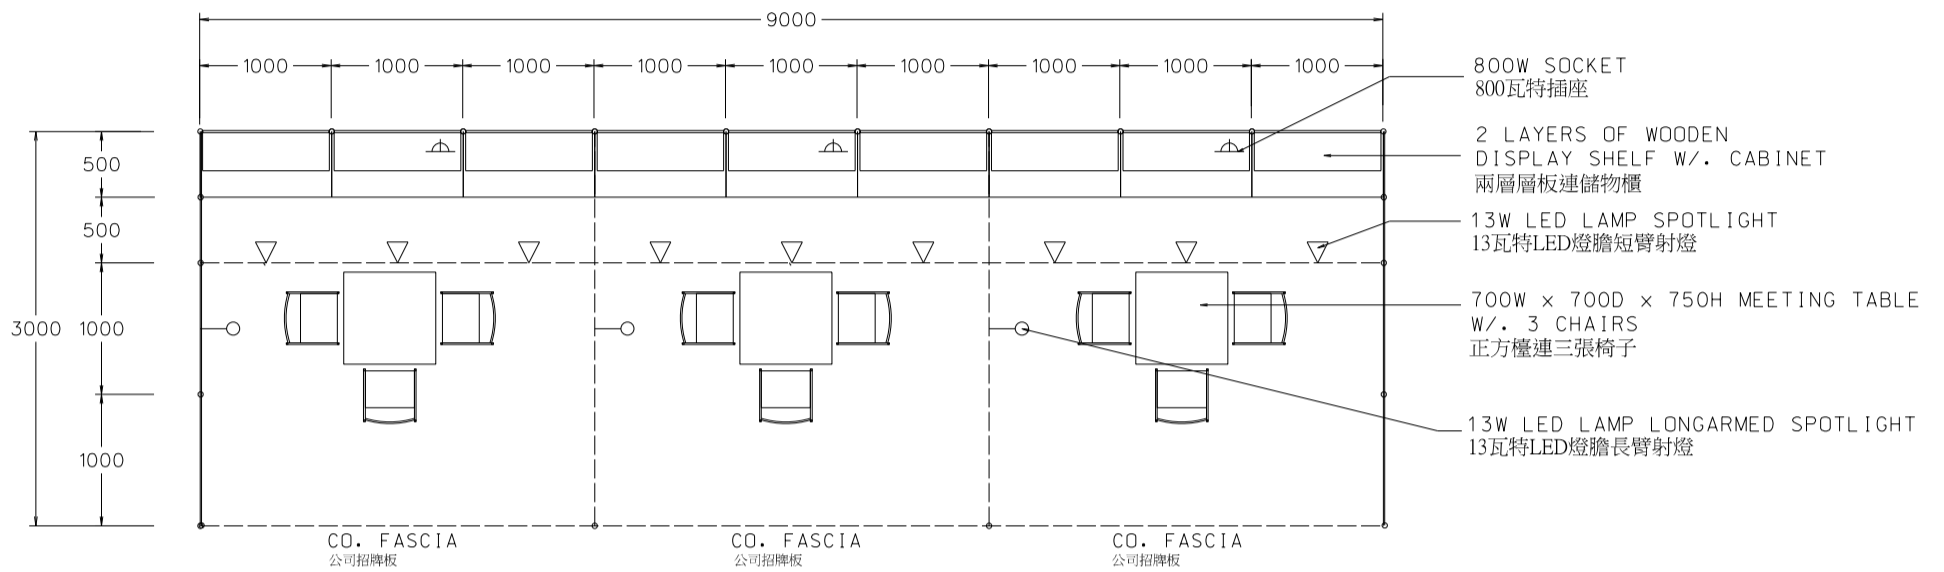

9M(W) x 3M(D) Standard Booth

九米(闊)乘三米(深)標準攤位

PLAN

ELEVATION

PERSPECTIVE

BOOTH SPECIFICATIONS		QTY.
	1000W x 500D x 750H CABINET 儲物櫃	9
	3000W x 300D WOODEN DISPLAY SHELF 陳列架	6
	700W x 700D x 750H MEETING TABLE 正方檯	3
	BLACK LEATHER CHAIR 椅子	9
	13W LED LAMP SPOTLIGHT (YELLOW LIGHT) 13瓦特LED燈膽短臂射燈 (黃光)	9
	13W LED LAMP LONGARMED SPOTLIGHT (YELLOW LIGHT) 13瓦特LED燈膽長臂射燈 (黃光)	3
	800W SOCKET 插座	3
	CEILING BEAM 天花橫樑	15M
	RUBBISH BIN & CARPET (27sqm.) 垃圾桶 & 地毯	

9M(W) x 3M(D) Standard Booth (Left Corner)

九米(闊)乘三米(深)標準攤位(左邊角位)

BOOTH SPECIFICATIONS		QTY.
	1000W x 500D x 750H CABINET 儲物櫃	9
	3000W x 300D WOODEN DISPLAY SHELF 陳列架	6
	700W x 700D x 750H MEETING TABLE 正方檯	3
	BLACK LEATHER CHAIR 椅子	9
	13W LED LAMP SPOTLIGHT (YELLOW LIGHT) 13瓦特LED燈膽短臂射燈 (黃光)	9
	13W LED LAMP LONGARMED SPOTLIGHT (YELLOW LIGHT) 13瓦特LED燈膽長臂射燈 (黃光)	3
	800W SOCKET 插座	3
	CEILING BEAM 天花橫樑	15M
	RUBBISH BIN & CARPET (27sqm.) 垃圾桶 & 地毯	

9M(W) x 3M(D) Standard Booth (Right Corner)

九米(闊)乘三米(深)標準攤位(右邊角位)

PLAN

ELEVATION

PERSPECTIVE

BOOTH SPECIFICATIONS		QTY.
	1000W x 500D x 750H CABINET 儲物櫃	9
	3000W x 300D WOODEN DISPLAY SHELF 陳列架	6
	700W x 700D x 750H MEETING TABLE 正方檯	3
	BLACK LEATHER CHAIR 椅子	9
	13W LED LAMP SPOTLIGHT (YELLOW LIGHT) 13瓦特LED燈膽短臂射燈 (黃光)	9
	13W LED LAMP LONGARMED SPOTLIGHT (YELLOW LIGHT) 13瓦特LED燈膽長臂射燈 (黃光)	3
	800W SOCKET 插座	3
	CEILING BEAM 天花橫樑	15M
	RUBBISH BIN & CARPET (27sqm.) 垃圾桶 & 地毯	