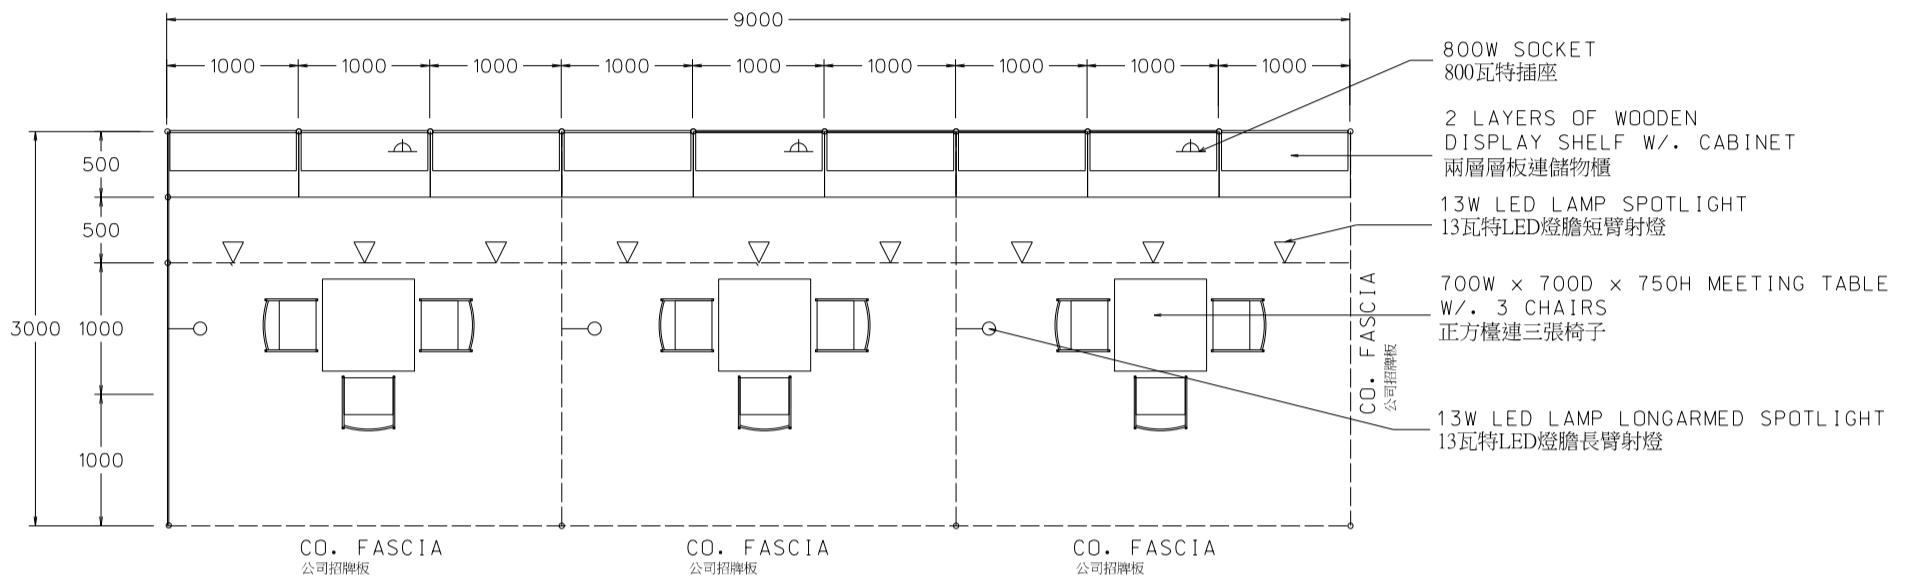

9M(W) x 3M(D) Standard Booth

九米(闊)乘三米(深)標準攤位

PLAN

ELEVATION

PERSPECTIVE

BOOTH SPECIFICATIONS		QTY.
	1000W x 500D x 750H CABINET 儲物櫃	9
	3000W x 300D WOODEN DISPLAY SHELF 陳列架	6
	700W x 700D x 750H MEETING TABLE 正方檯	3
	BLACK LEATHER CHAIR 椅子	9
	13W LED LAMP SPOTLIGHT (YELLOW LIGHT) 13瓦特LED燈膽短臂射燈 (黃光)	9
	13W LED LAMP LONGARMED SPOTLIGHT (YELLOW LIGHT) 13瓦特LED燈膽長臂射燈 (黃光)	3
	800W SOCKET 插座	3
	CEILING BEAM 天花橫樑	15M
	RUBBISH BIN & CARPET (27sqm.) 垃圾桶 & 地毯	

9M(W) x 3M(D) Standard Booth (Left Corner)

九米(闊)乘三米(深)標準攤位(左邊角位)

BOOTH SPECIFICATIONS		QTY.
	1000W x 500D x 750H CABINET 儲物櫃	9
	3000W x 300D WOODEN DISPLAY SHELF 陳列架	6
	700W x 700D x 750H MEETING TABLE 正方檯	3
	BLACK LEATHER CHAIR 椅子	9
	13W LED LAMP SPOTLIGHT (YELLOW LIGHT) 13瓦特LED燈膽短臂射燈 (黃光)	9
	13W LED LAMP LONGARMED SPOTLIGHT (YELLOW LIGHT) 13瓦特LED燈膽長臂射燈 (黃光)	3
	800W SOCKET 插座	3
	CEILING BEAM 天花橫樑	15M
	RUBBISH BIN & CARPET (27sqm.) 垃圾桶 & 地毯	

9M(W) x 3M(D) Standard Booth (Right Corner)

九米(闊)乘三米(深)標準攤位(右邊角位)

PLAN

ELEVATION

PERSPECTIVE

BOOTH SPECIFICATIONS		QTY.
	1000W x 500D x 750H CABINET 儲物櫃	9
	3000W x 300D WOODEN DISPLAY SHELF 陳列架	6
	700W x 700D x 750H MEETING TABLE 正方檯	3
	BLACK LEATHER CHAIR 椅子	9
	13W LED LAMP SPOTLIGHT (YELLOW LIGHT) 13瓦特LED燈膽短臂射燈 (黃光)	9
	13W LED LAMP LONGARMED SPOTLIGHT (YELLOW LIGHT) 13瓦特LED燈膽長臂射燈 (黃光)	3
	800W SOCKET 插座	3
	CEILING BEAM 天花橫樑	15M
	RUBBISH BIN & CARPET (27sqm.) 垃圾桶 & 地毯	