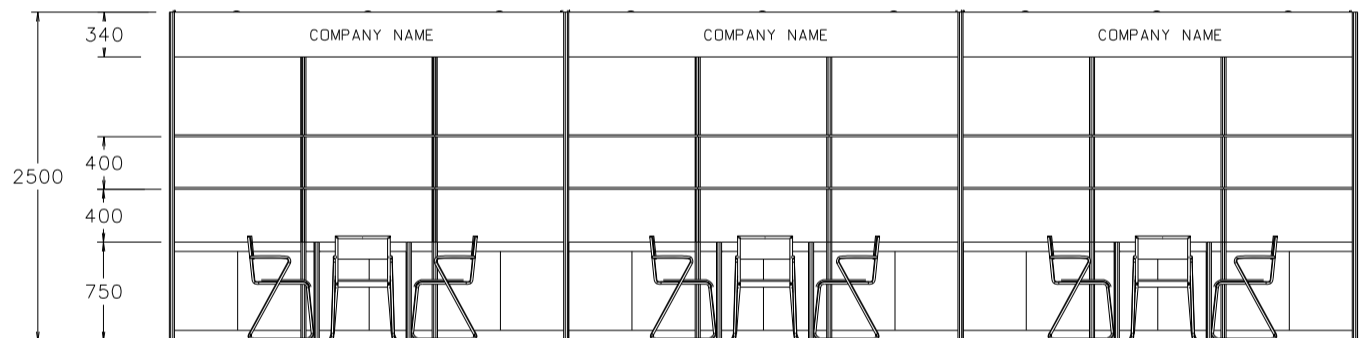

9M(W) x 3M(D) Standard Booth

九米(闊)乘三米(深)標準攤位

PLAN

ELEVATION

PERSPECTIVE

BOOTH SPECIFICATIONS		QTY.
	1000W x 500D x 750H CABINET 儲物櫃	9
	3000W x 300D WOODEN DISPLAY SHELF 陳列架	6
	700W x 700D x 750H MEETING TABLE 正方檯	3
	BLACK LEATHER CHAIR 椅子	9
	13W LED LAMP SPOTLIGHT (YELLOW LIGHT) 13瓦特LED燈膽短臂射燈 (黃光)	9
	13W LED LAMP LONGARMED SPOTLIGHT (YELLOW LIGHT) 13瓦特LED燈膽長臂射燈 (黃光)	3
	800W SOCKET 插座	3
	CEILING BEAM 天花橫樑	15M
	RUBBISH BIN & CARPET (27sqm.) 垃圾桶 & 地毯	

9M(W) x 3M(D) Standard Booth (Left Corner)

九米(闊)乘三米(深)標準攤位(左邊角位)

BOOTH SPECIFICATIONS		QTY.
	1000W x 500D x 750H CABINET 儲物櫃	9
	3000W x 300D WOODEN DISPLAY SHELF 陳列架	6
	700W x 700D x 750H MEETING TABLE 正方檯	3
	BLACK LEATHER CHAIR 椅子	9
	13W LED LAMP SPOTLIGHT (YELLOW LIGHT) 13瓦特LED燈膽短臂射燈 (黃光)	9
	13W LED LAMP LONGARMED SPOTLIGHT (YELLOW LIGHT) 13瓦特LED燈膽長臂射燈 (黃光)	3
	800W SOCKET 插座	3
	CEILING BEAM 天花橫樑	15M
	RUBBISH BIN & CARPET (27sqm.) 垃圾桶 & 地毯	

9M(W) x 3M(D) Standard Booth (Right Corner)

九米(闊)乘三米(深)標準攤位(右邊角位)

PLAN

ELEVATION

PERSPECTIVE

BOOTH SPECIFICATIONS		QTY.
	1000W x 500D x 750H CABINET 儲物櫃	9
	3000W x 300D WOODEN DISPLAY SHELF 陳列架	6
	700W x 700D x 750H MEETING TABLE 正方檯	3
	BLACK LEATHER CHAIR 椅子	9
	13W LED LAMP SPOTLIGHT (YELLOW LIGHT) 13瓦特LED燈膽短臂射燈 (黃光)	9
	13W LED LAMP LONGARMED SPOTLIGHT (YELLOW LIGHT) 13瓦特LED燈膽長臂射燈 (黃光)	3
	800W SOCKET 插座	3
	CEILING BEAM 天花橫樑	15M
	RUBBISH BIN & CARPET (27sqm.) 垃圾桶 & 地毯	