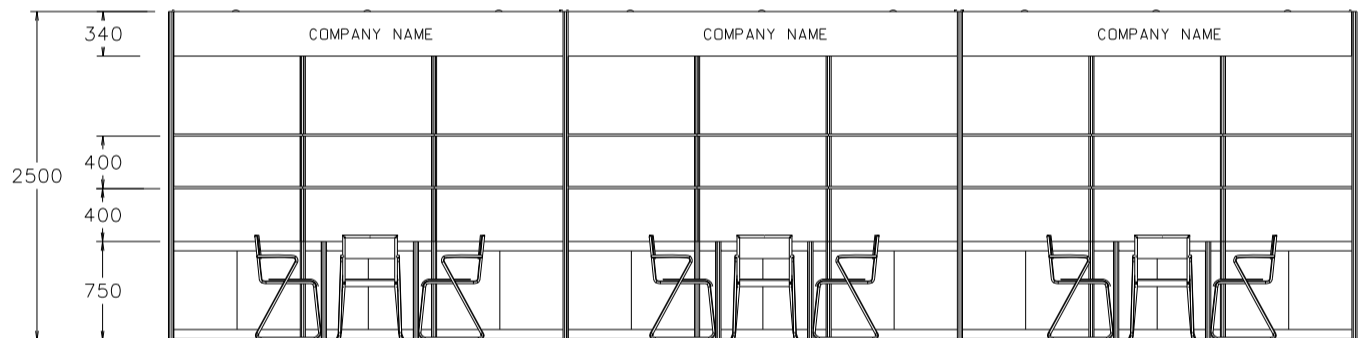

9M(W) x 3M(D) Standard Booth

九米(闊)乘三米(深)標準攤位

PLAN

ELEVATION

PERSPECTIVE

BOOTH SPECIFICATIONS		QTY.
	1000W x 500D x 750H CABINET 儲物櫃	9
	3000W x 300D WOODEN DISPLAY SHELF 陳列架	6
	700W x 700D x 750H MEETING TABLE 正方檯	3
	BLACK LEATHER CHAIR 椅子	9
	13W LED LAMP SPOTLIGHT (YELLOW LIGHT) 13瓦特LED燈膽短臂射燈 (黃光)	9
	13W LED LAMP LONGARMED SPOTLIGHT (YELLOW LIGHT) 13瓦特LED燈膽長臂射燈 (黃光)	3
	800W SOCKET 插座	3
	CEILING BEAM 天花橫樑	15M
	RUBBISH BIN & CARPET (27sqm.) 垃圾桶 & 地毯	

9M(W) x 3M(D) Standard Booth (Left Corner)

九米(闊)乘三米(深)標準攤位(左邊角位)

BOOTH SPECIFICATIONS		QTY.
	1000W x 500D x 750H CABINET 儲物櫃	9
	3000W x 300D WOODEN DISPLAY SHELF 陳列架	6
	700W x 700D x 750H MEETING TABLE 正方檯	3
	BLACK LEATHER CHAIR 椅子	9
	13W LED LAMP SPOTLIGHT (YELLOW LIGHT) 13瓦特LED燈膽短臂射燈 (黃光)	9
	13W LED LAMP LONGARMED SPOTLIGHT (YELLOW LIGHT) 13瓦特LED燈膽長臂射燈 (黃光)	3
	800W SOCKET 插座	3
	CEILING BEAM 天花橫樑	15M
	RUBBISH BIN & CARPET (27sqm.) 垃圾桶 & 地毯	

9M(W) x 3M(D) Standard Booth (Right Corner)

九米(闊)乘三米(深)標準攤位(右邊角位)

PLAN

ELEVATION

PERSPECTIVE

BOOTH SPECIFICATIONS		QTY.
	1000W x 500D x 750H CABINET 儲物櫃	9
	3000W x 300D WOODEN DISPLAY SHELF 陳列架	6
	700W x 700D x 750H MEETING TABLE 正方檯	3
	BLACK LEATHER CHAIR 椅子	9
	13W LED LAMP SPOTLIGHT (YELLOW LIGHT) 13瓦特LED燈膽短臂射燈 (黃光)	9
	13W LED LAMP LONGARMED SPOTLIGHT (YELLOW LIGHT) 13瓦特LED燈膽長臂射燈 (黃光)	3
	800W SOCKET 插座	3
	CEILING BEAM 天花橫樑	15M
	RUBBISH BIN & CARPET (27sqm.) 垃圾桶 & 地毯	