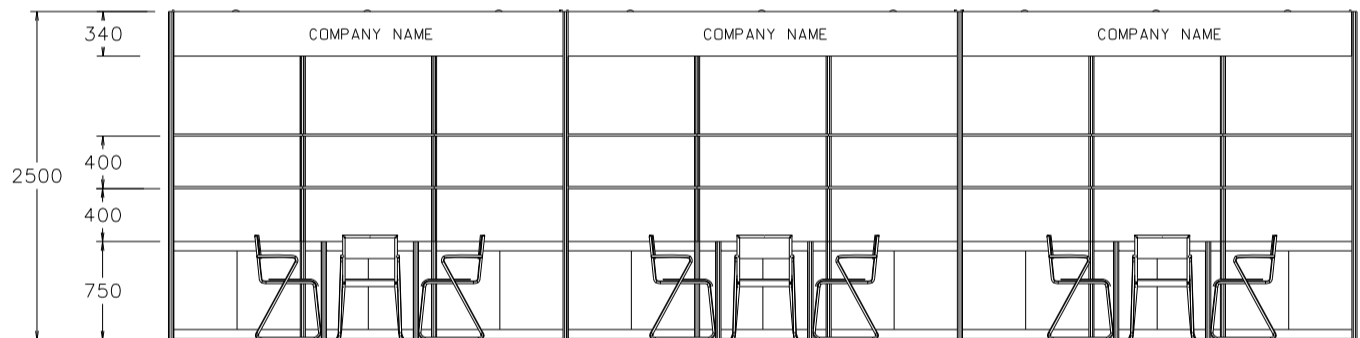

9M(W) x 3M(D) Standard Booth

九米(闊)乘三米(深)標準攤位

PLAN

ELEVATION

PERSPECTIVE

BOOTH SPECIFICATIONS		QTY.
	1000W x 500D x 750H CABINET 儲物櫃	9
	3000W x 300D WOODEN DISPLAY SHELF 陳列架	6
	700W x 700D x 750H MEETING TABLE 正方檯	3
	BLACK LEATHER CHAIR 椅子	9
	13W LED LAMP SPOTLIGHT (YELLOW LIGHT) 13瓦特LED燈膽短臂射燈 (黃光)	9
	13W LED LAMP LONGARMED SPOTLIGHT (YELLOW LIGHT) 13瓦特LED燈膽長臂射燈 (黃光)	3
	800W SOCKET 插座	3
	CEILING BEAM 天花橫樑	15M
	RUBBISH BIN & CARPET (27sqm.) 垃圾桶 & 地毯	

9M(W) x 3M(D) Standard Booth (Left Corner)

九米(闊)乘三米(深)標準攤位(左邊角位)

BOOTH SPECIFICATIONS		QTY.
	1000W x 500D x 750H CABINET 儲物櫃	9
	3000W x 300D WOODEN DISPLAY SHELF 陳列架	6
	700W x 700D x 750H MEETING TABLE 正方檯	3
	BLACK LEATHER CHAIR 椅子	9
	13W LED LAMP SPOTLIGHT (YELLOW LIGHT) 13瓦特LED燈膽短臂射燈 (黃光)	9
	13W LED LAMP LONGARMED SPOTLIGHT (YELLOW LIGHT) 13瓦特LED燈膽長臂射燈 (黃光)	3
	800W SOCKET 插座	3
	CEILING BEAM 天花橫樑	15M
	RUBBISH BIN & CARPET (27sqm.) 垃圾桶 & 地毯	

9M(W) x 3M(D) Standard Booth (Right Corner)

九米(闊)乘三米(深)標準攤位(右邊角位)

PLAN

ELEVATION

PERSPECTIVE

BOOTH SPECIFICATIONS		QTY.
	1000W x 500D x 750H CABINET 儲物櫃	9
	3000W x 300D WOODEN DISPLAY SHELF 陳列架	6
	700W x 700D x 750H MEETING TABLE 正方檯	3
	BLACK LEATHER CHAIR 椅子	9
	13W LED LAMP SPOTLIGHT (YELLOW LIGHT) 13瓦特LED燈膽短臂射燈 (黃光)	9
	13W LED LAMP LONGARMED SPOTLIGHT (YELLOW LIGHT) 13瓦特LED燈膽長臂射燈 (黃光)	3
	800W SOCKET 插座	3
	CEILING BEAM 天花橫樑	15M
	RUBBISH BIN & CARPET (27sqm.) 垃圾桶 & 地毯	