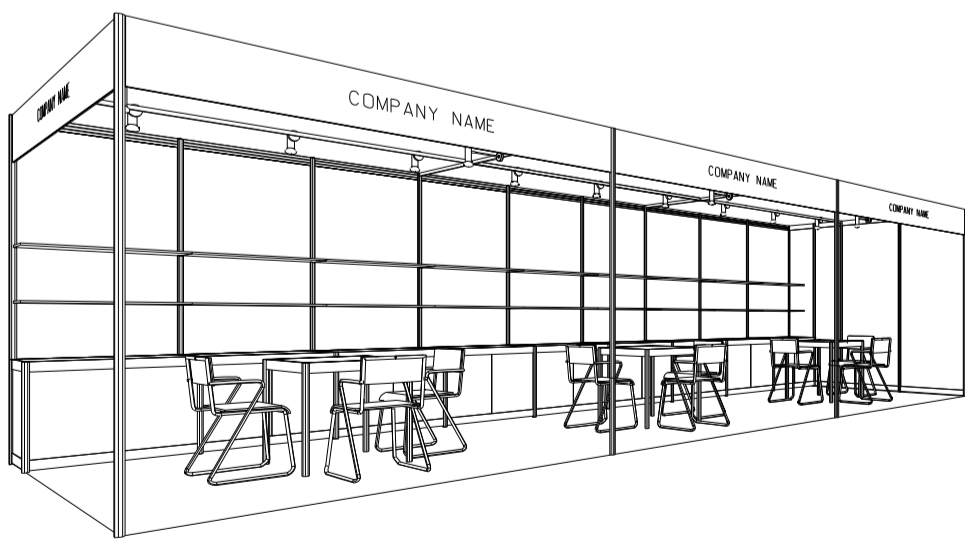

9M(W) x 3M(D) Standard Booth

九米(闊)乘三米(深)標準攤位

PLAN

ELEVATION

PERSPECTIVE

BOOTH SPECIFICATIONS		QTY.
	1000W x 500D x 750H CABINET 儲物櫃	9
	3000W x 300D WOODEN DISPLAY SHELF 陳列架	6
	700W x 700D x 750H MEETING TABLE 正方檯	3
	BLACK LEATHER CHAIR 椅子	9
	13W LED LAMP SPOTLIGHT (YELLOW LIGHT) 13瓦特LED燈膽短臂射燈 (黃光)	9
	13W LED LAMP LONGARMED SPOTLIGHT (YELLOW LIGHT) 13瓦特LED燈膽長臂射燈 (黃光)	3
	800W SOCKET 插座	3
	CEILING BEAM 天花橫樑	15M
	RUBBISH BIN & CARPET (27sqm.) 垃圾桶 & 地毯	

9M(W) x 3M(D) Standard Booth (Left Corner)

九米(闊)乘三米(深)標準攤位(左邊角位)

BOOTH SPECIFICATIONS		QTY.
	1000W x 500D x 750H CABINET 儲物櫃	9
	3000W x 300D WOODEN DISPLAY SHELF 陳列架	6
	700W x 700D x 750H MEETING TABLE 正方檯	3
	BLACK LEATHER CHAIR 椅子	9
	13W LED LAMP SPOTLIGHT (YELLOW LIGHT) 13瓦特LED燈膽短臂射燈 (黃光)	9
	13W LED LAMP LONGARMED SPOTLIGHT (YELLOW LIGHT) 13瓦特LED燈膽長臂射燈 (黃光)	3
	800W SOCKET 插座	3
	CEILING BEAM 天花橫樑	15M
	RUBBISH BIN & CARPET (27sqm.) 垃圾桶 & 地毯	

9M(W) x 3M(D) Standard Booth (Right Corner)

九米(闊)乘三米(深)標準攤位(右邊角位)

PLAN

ELEVATION

PERSPECTIVE

BOOTH SPECIFICATIONS		QTY.
	1000W x 500D x 750H CABINET 儲物櫃	9
	3000W x 300D WOODEN DISPLAY SHELF 陳列架	6
	700W x 700D x 750H MEETING TABLE 正方檯	3
	BLACK LEATHER CHAIR 椅子	9
	13W LED LAMP SPOTLIGHT (YELLOW LIGHT) 13瓦特LED燈膽短臂射燈 (黃光)	9
	13W LED LAMP LONGARMED SPOTLIGHT (YELLOW LIGHT) 13瓦特LED燈膽長臂射燈 (黃光)	3
	800W SOCKET 插座	3
	CEILING BEAM 天花橫樑	15M
	RUBBISH BIN & CARPET (27sqm.) 垃圾桶 & 地毯	