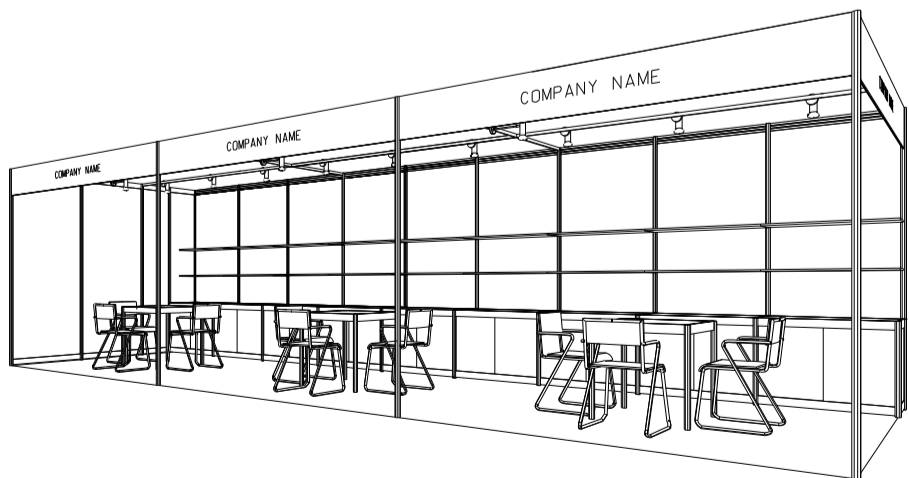

9M(W) x 3M(D) Standard Booth

九米(闊)乘三米(深)標準攤位

PLAN

ELEVATION

PERSPECTIVE

BOOTH SPECIFICATIONS		QTY.
	1000W x 500D x 750H CABINET 儲物櫃	9
	3000W x 300D WOODEN DISPLAY SHELF 陳列架	6
	700W x 700D x 750H MEETING TABLE 正方檯	3
	BLACK LEATHER CHAIR 椅子	9
	13W LED LAMP SPOTLIGHT (YELLOW LIGHT) 13瓦特LED燈膽短臂射燈 (黃光)	9
	13W LED LAMP LONGARMED SPOTLIGHT (YELLOW LIGHT) 13瓦特LED燈膽長臂射燈 (黃光)	3
	800W SOCKET 插座	3
	CEILING BEAM 天花橫樑	15M
	RUBBISH BIN & CARPET (27sqm.) 垃圾桶 & 地毯	

9M(W) x 3M(D) Standard Booth (Left Corner)

九米(闊)乘三米(深)標準攤位(左邊角位)

BOOTH SPECIFICATIONS		QTY.
	1000W x 500D x 750H CABINET 儲物櫃	9
	3000W x 300D WOODEN DISPLAY SHELF 陳列架	6
	700W x 700D x 750H MEETING TABLE 正方檯	3
	BLACK LEATHER CHAIR 椅子	9
	13W LED LAMP SPOTLIGHT (YELLOW LIGHT) 13瓦特LED燈膽短臂射燈 (黃光)	9
	13W LED LAMP LONGARMED SPOTLIGHT (YELLOW LIGHT) 13瓦特LED燈膽長臂射燈 (黃光)	3
	800W SOCKET 插座	3
	CEILING BEAM 天花橫樑	15M
	RUBBISH BIN & CARPET (27sqm.) 垃圾桶 & 地毯	

9M(W) x 3M(D) Standard Booth (Right Corner)

九米(闊)乘三米(深)標準攤位(右邊角位)

PLAN

ELEVATION

PERSPECTIVE

BOOTH SPECIFICATIONS		QTY.
	1000W x 500D x 750H CABINET 儲物櫃	9
	3000W x 300D WOODEN DISPLAY SHELF 陳列架	6
	700W x 700D x 750H MEETING TABLE 正方檯	3
	BLACK LEATHER CHAIR 椅子	9
	13W LED LAMP SPOTLIGHT (YELLOW LIGHT) 13瓦特LED燈膽短臂射燈 (黃光)	9
	13W LED LAMP LONGARMED SPOTLIGHT (YELLOW LIGHT) 13瓦特LED燈膽長臂射燈 (黃光)	3
	800W SOCKET 插座	3
	CEILING BEAM 天花橫樑	15M
	RUBBISH BIN & CARPET (27sqm.) 垃圾桶 & 地毯	