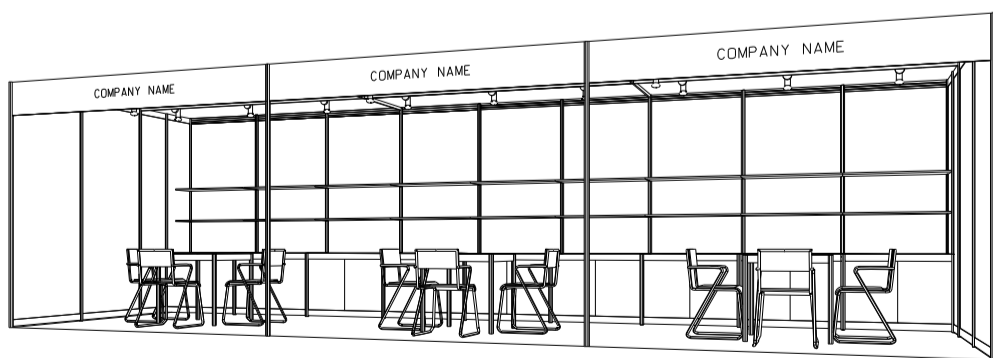

9M(W) x 3M(D) Standard Booth

九米(闊)乘三米(深)標準攤位

PLAN

ELEVATION

PERSPECTIVE

BOOTH SPECIFICATIONS		QTY.
	1000W x 500D x 750H CABINET 儲物櫃	9
	3000W x 300D WOODEN DISPLAY SHELF 陳列架	6
	700W x 700D x 750H MEETING TABLE 正方檯	3
	BLACK LEATHER CHAIR 椅子	9
	13W LED LAMP SPOTLIGHT (YELLOW LIGHT) 13瓦特LED燈膽短臂射燈 (黃光)	9
	13W LED LAMP LONGARMED SPOTLIGHT (YELLOW LIGHT) 13瓦特LED燈膽長臂射燈 (黃光)	3
	800W SOCKET 插座	3
	CEILING BEAM 天花橫樑	15M
	RUBBISH BIN & CARPET (27sqm.) 垃圾桶 & 地毯	

9M(W) x 3M(D) Standard Booth (Left Corner)

九米(闊)乘三米(深)標準攤位(左邊角位)

BOOTH SPECIFICATIONS		QTY.
	1000W x 500D x 750H CABINET 儲物櫃	9
	3000W x 300D WOODEN DISPLAY SHELF 陳列架	6
	700W x 700D x 750H MEETING TABLE 正方檯	3
	BLACK LEATHER CHAIR 椅子	9
	13W LED LAMP SPOTLIGHT (YELLOW LIGHT) 13瓦特LED燈膽短臂射燈 (黃光)	9
	13W LED LAMP LONGARMED SPOTLIGHT (YELLOW LIGHT) 13瓦特LED燈膽長臂射燈 (黃光)	3
	800W SOCKET 插座	3
	CEILING BEAM 天花橫樑	15M
	RUBBISH BIN & CARPET (27sqm.) 垃圾桶 & 地毯	

9M(W) x 3M(D) Standard Booth (Right Corner)

九米(闊)乘三米(深)標準攤位(右邊角位)

PLAN

ELEVATION

PERSPECTIVE

BOOTH SPECIFICATIONS		QTY.
	1000W x 500D x 750H CABINET 儲物櫃	9
	3000W x 300D WOODEN DISPLAY SHELF 陳列架	6
	700W x 700D x 750H MEETING TABLE 正方檯	3
	BLACK LEATHER CHAIR 椅子	9
	13W LED LAMP SPOTLIGHT (YELLOW LIGHT) 13瓦特LED燈膽短臂射燈 (黃光)	9
	13W LED LAMP LONGARMED SPOTLIGHT (YELLOW LIGHT) 13瓦特LED燈膽長臂射燈 (黃光)	3
	800W SOCKET 插座	3
	CEILING BEAM 天花橫樑	15M
	RUBBISH BIN & CARPET (27sqm.) 垃圾桶 & 地毯	