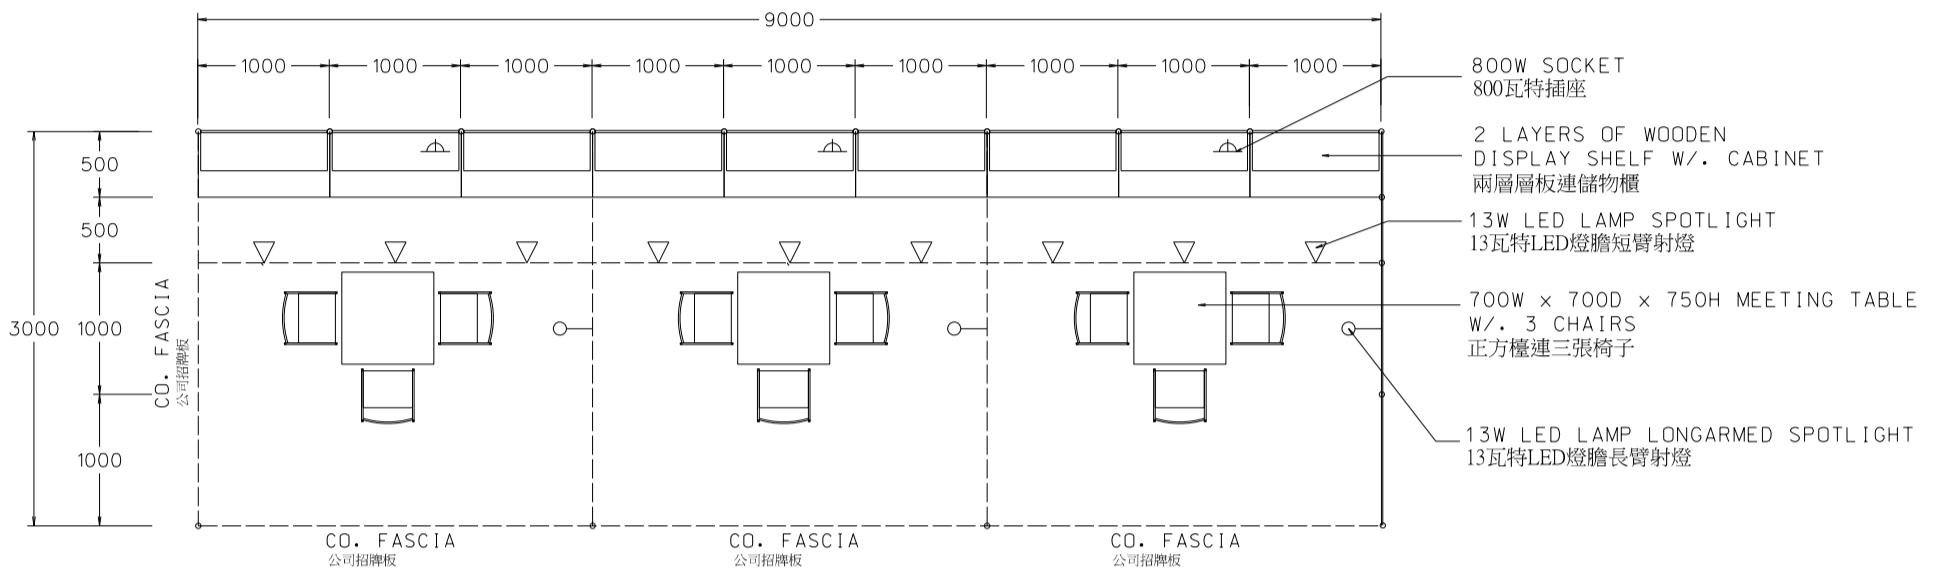

9M(W) x 3M(D) Standard Booth

九米(闊)乘三米(深)標準攤位

PLAN

ELEVATION

PERSPECTIVE

BOOTH SPECIFICATIONS		QTY.
	1000W x 500D x 750H CABINET 儲物櫃	9
	3000W x 300D WOODEN DISPLAY SHELF 陳列架	6
	700W x 700D x 750H MEETING TABLE 正方檯	3
	BLACK LEATHER CHAIR 椅子	9
	13W LED LAMP SPOTLIGHT (YELLOW LIGHT) 13瓦特LED燈膽短臂射燈 (黃光)	9
	13W LED LAMP LONGARMED SPOTLIGHT (YELLOW LIGHT) 13瓦特LED燈膽長臂射燈 (黃光)	3
	800W SOCKET 插座	3
	CEILING BEAM 天花橫樑	15M
	RUBBISH BIN & CARPET (27sqm.) 垃圾桶 & 地毯	

9M(W) x 3M(D) Standard Booth (Left Corner)

九米(闊)乘三米(深)標準攤位(左邊角位)

BOOTH SPECIFICATIONS		QTY.
	1000W x 500D x 750H CABINET 儲物櫃	9
	3000W x 300D WOODEN DISPLAY SHELF 陳列架	6
	700W x 700D x 750H MEETING TABLE 正方檯	3
	BLACK LEATHER CHAIR 椅子	9
	13W LED LAMP SPOTLIGHT (YELLOW LIGHT) 13瓦特LED燈膽短臂射燈 (黃光)	9
	13W LED LAMP LONGARMED SPOTLIGHT (YELLOW LIGHT) 13瓦特LED燈膽長臂射燈 (黃光)	3
	800W SOCKET 插座	3
	CEILING BEAM 天花橫樑	15M
	RUBBISH BIN & CARPET (27sqm.) 垃圾桶 & 地毯	

9M(W) x 3M(D) Standard Booth (Right Corner)

九米(闊)乘三米(深)標準攤位(右邊角位)

PLAN

ELEVATION

PERSPECTIVE

BOOTH SPECIFICATIONS		QTY.
	1000W x 500D x 750H CABINET 儲物櫃	9
	3000W x 300D WOODEN DISPLAY SHELF 陳列架	6
	700W x 700D x 750H MEETING TABLE 正方檯	3
	BLACK LEATHER CHAIR 椅子	9
	13W LED LAMP SPOTLIGHT (YELLOW LIGHT) 13瓦特LED燈膽短臂射燈 (黃光)	9
	13W LED LAMP LONGARMED SPOTLIGHT (YELLOW LIGHT) 13瓦特LED燈膽長臂射燈 (黃光)	3
	800W SOCKET 插座	3
	CEILING BEAM 天花橫樑	15M
	RUBBISH BIN & CARPET (27sqm.) 垃圾桶 & 地毯	