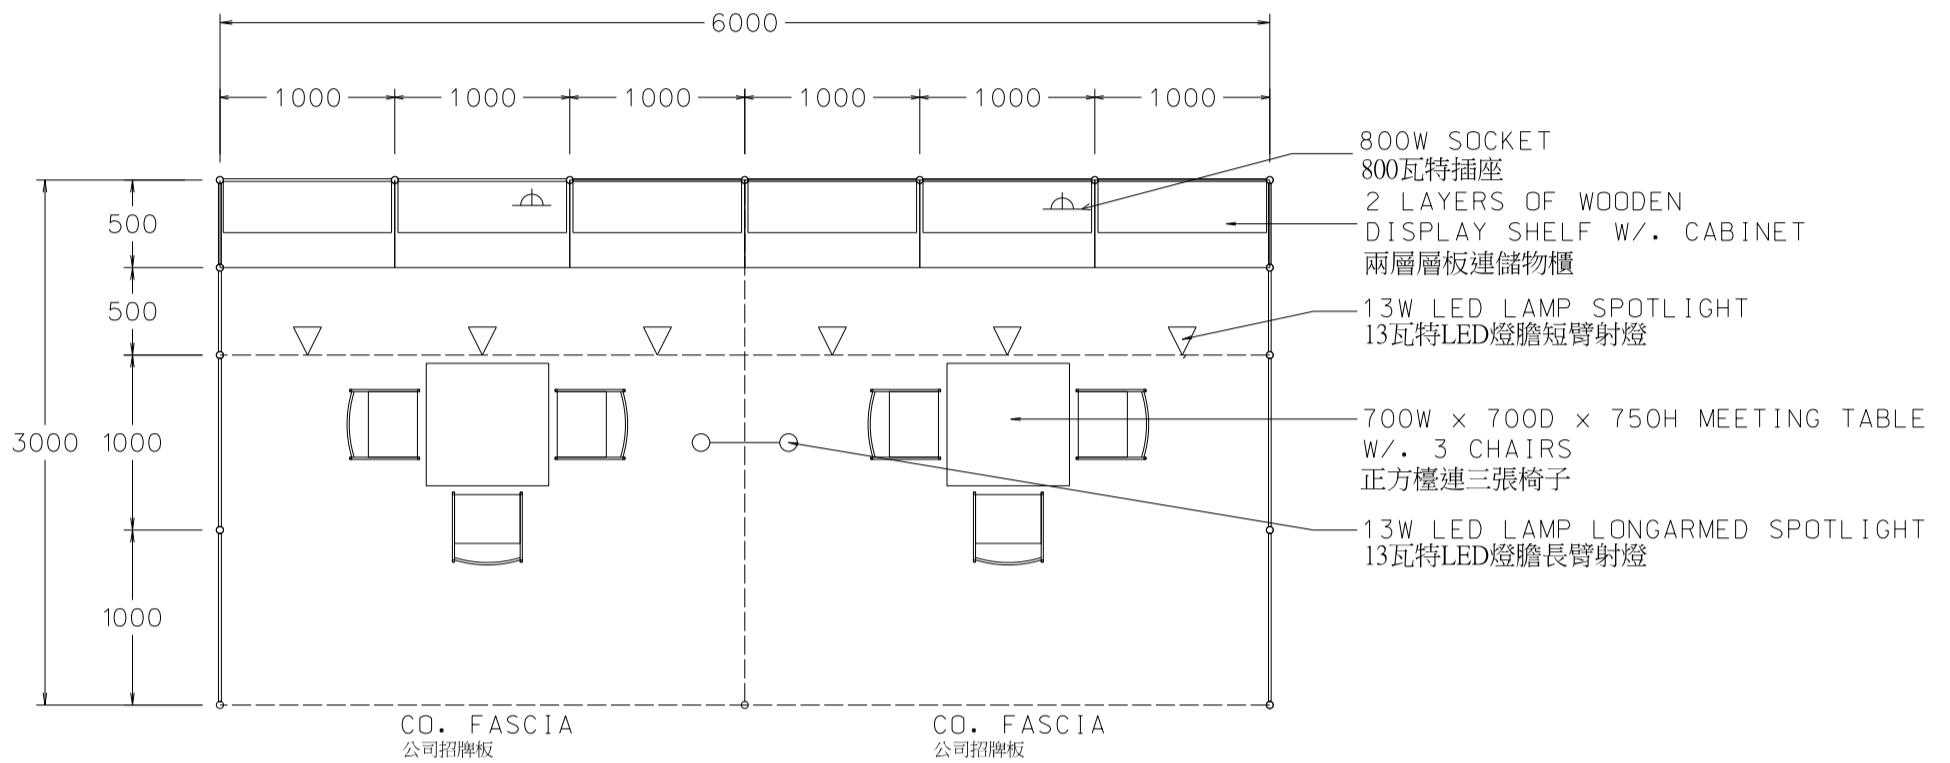

6M(W) x 3M(D) Standard Booth

六米(闊)乘三米(深)標準攤位

PLAN

ELEVATION

PERSPECTIVE

BOOTH SPECIFICATIONS		QTY.
	1000W x 500D x 750H CABINET 儲物櫃	6
	3000W x 300D WOODEN DISPLAY SHELF 陳列架	4
	700W x 700D x 750H MEETING TABLE 正方檯	2
	BLACK LEATHER CHAIR 椅子	6
	13W LED LAMP SPOTLIGHT (YELLOW LIGHT) 13瓦特LED燈膽短臂射燈 (黃光)	6
	13W LED LAMP LONGARMED SPOTLIGHT (YELLOW LIGHT) 13瓦特LED燈膽長臂射燈 (黃光)	2
	800W SOCKET 插座	2
	CEILING BEAM 天花橫樑	9M
	RUBBISH BIN & CARPET (18sqm.) 垃圾桶 & 地毯	

6M(W) x 3M(D) Standard Booth (Left Corner)

六米(闊)乘三米(深)標準攤位(左邊角位)

PLAN

ELEVATION

PERSPECTIVE

BOOTH SPECIFICATIONS		QTY.
	1000W x 500D x 750H CABINET 儲物櫃	6
	3000W x 300D WOODEN DISPLAY SHELF 陳列架	4
	700W x 700D x 750H MEETING TABLE 正方檯	2
	BLACK LEATHER CHAIR 椅子	6
	13W LED LAMP SPOTLIGHT (YELLOW LIGHT) 13瓦特LED燈膽短臂射燈 (黃光)	6
	13W LED LAMP LONGARMED SPOTLIGHT (YELLOW LIGHT) 13瓦特LED燈膽長臂射燈 (黃光)	2
	800W SOCKET 插座	2
	CEILING BEAM 天花橫樑	9M
	RUBBISH BIN & CARPET (18sqm.) 垃圾桶 & 地毯	

*The Hong Kong Trade Development Council reserves the right to change the configuration if necessary.

*如有需要，香港貿易發展局有權更改攤位結構。

6M(W) x 3M(D) Standard Booth (Right Corner)

六米(闊)乘三米(深)標準攤位(右邊角位)

BOOTH SPECIFICATIONS		QTY.
	1000W x 500D x 750H CABINET 儲物櫃	6
	3000W x 300D WOODEN DISPLAY SHELF 陳列架	4
	700W x 700D x 750H MEETING TABLE 正方檯	2
	BLACK LEATHER CHAIR 椅子	6
	13W LED LAMP SPOTLIGHT (YELLOW LIGHT) 13瓦特LED燈膽短臂射燈 (黃光)	6
	13W LED LAMP LONGARMED SPOTLIGHT (YELLOW LIGHT) 13瓦特LED燈膽長臂射燈 (黃光)	2
	800W SOCKET 插座	2
	CEILING BEAM 天花橫樑	9M
	RUBBISH BIN & CARPET (18sqm.) 垃圾桶 & 地毯	