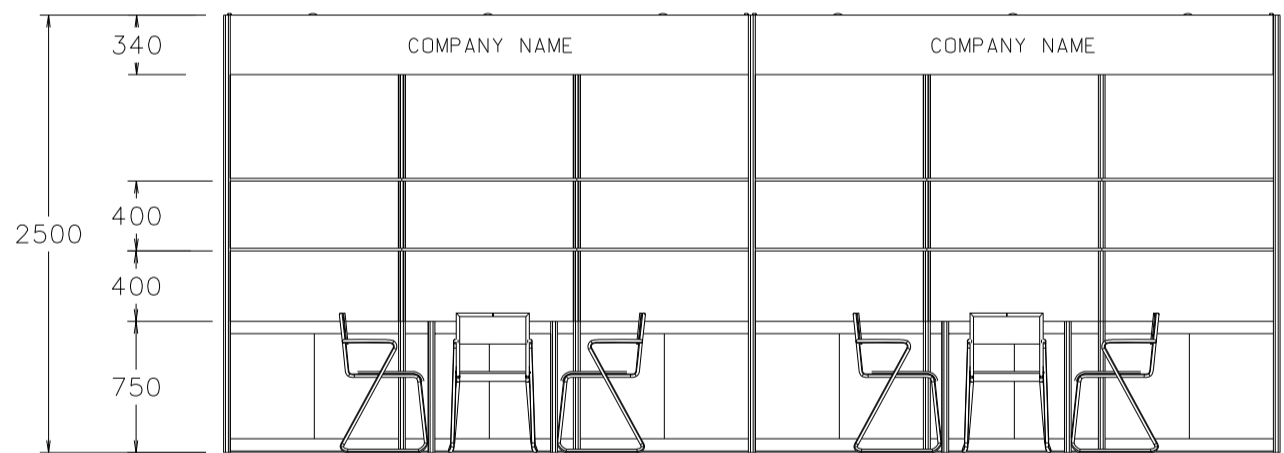

6M(W) x 3M(D) Standard Booth

六米(闊)乘三米(深)標準攤位

PLAN

ELEVATION

PERSPECTIVE

BOOTH SPECIFICATIONS		QTY.
	1000W x 500D x 750H CABINET 儲物櫃	6
	3000W x 300D WOODEN DISPLAY SHELF 陳列架	4
	700W x 700D x 750H MEETING TABLE 正方檯	2
	BLACK LEATHER CHAIR 椅子	6
	13W LED LAMP SPOTLIGHT (YELLOW LIGHT) 13瓦特LED燈膽短臂射燈 (黃光)	6
	13W LED LAMP LONGARMED SPOTLIGHT (YELLOW LIGHT) 13瓦特LED燈膽長臂射燈 (黃光)	2
	800W SOCKET 插座	2
	CEILING BEAM 天花橫樑	9M
	RUBBISH BIN & CARPET (18sqm.) 垃圾桶 & 地毯	

6M(W) x 3M(D) Standard Booth (Left Corner)

六米(闊)乘三米(深)標準攤位(左邊角位)

PLAN

ELEVATION

PERSPECTIVE

BOOTH SPECIFICATIONS		QTY.
	1000W x 500D x 750H CABINET 儲物櫃	6
	3000W x 300D WOODEN DISPLAY SHELF 陳列架	4
	700W x 700D x 750H MEETING TABLE 正方檯	2
	BLACK LEATHER CHAIR 椅子	6
	13W LED LAMP SPOTLIGHT (YELLOW LIGHT) 13瓦特LED燈膽短臂射燈 (黃光)	6
	13W LED LAMP LONGARMED SPOTLIGHT (YELLOW LIGHT) 13瓦特LED燈膽長臂射燈 (黃光)	2
	800W SOCKET 插座	2
	CEILING BEAM 天花橫樑	9M
	RUBBISH BIN & CARPET (18sqm.) 垃圾桶 & 地毯	

*The Hong Kong Trade Development Council reserves the right to change the configuration if necessary.

*如有需要，香港貿易發展局有權更改攤位結構。

6M(W) x 3M(D) Standard Booth (Right Corner)

六米(闊)乘三米(深)標準攤位(右邊角位)

BOOTH SPECIFICATIONS		QTY.
	1000W x 500D x 750H CABINET 儲物櫃	6
	3000W x 300D WOODEN DISPLAY SHELF 陳列架	4
	700W x 700D x 750H MEETING TABLE 正方檯	2
	BLACK LEATHER CHAIR 椅子	6
	13W LED LAMP SPOTLIGHT (YELLOW LIGHT) 13瓦特LED燈膽短臂射燈 (黃光)	6
	13W LED LAMP LONGARMED SPOTLIGHT (YELLOW LIGHT) 13瓦特LED燈膽長臂射燈 (黃光)	2
	800W SOCKET 插座	2
	CEILING BEAM 天花橫樑	9M
	RUBBISH BIN & CARPET (18sqm.) 垃圾桶 & 地毯	