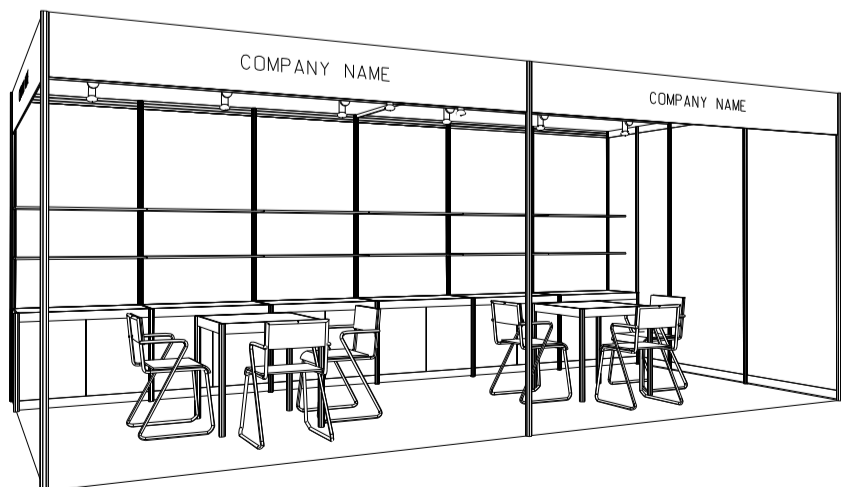

6M(W) x 3M(D) Standard Booth

六米(闊)乘三米(深)標準攤位

PLAN

ELEVATION

PERSPECTIVE

BOOTH SPECIFICATIONS		QTY.
	1000W x 500D x 750H CABINET 儲物櫃	6
	3000W x 300D WOODEN DISPLAY SHELF 陳列架	4
	700W x 700D x 750H MEETING TABLE 正方檯	2
	BLACK LEATHER CHAIR 椅子	6
	13W LED LAMP SPOTLIGHT (YELLOW LIGHT) 13瓦特LED燈膽短臂射燈 (黃光)	6
	13W LED LAMP LONGARMED SPOTLIGHT (YELLOW LIGHT) 13瓦特LED燈膽長臂射燈 (黃光)	2
	800W SOCKET 插座	2
	CEILING BEAM 天花橫樑	9M
	RUBBISH BIN & CARPET (18sqm.) 垃圾桶 & 地毯	

6M(W) x 3M(D) Standard Booth (Left Corner)

六米(闊)乘三米(深)標準攤位(左邊角位)

PLAN

ELEVATION

PERSPECTIVE

BOOTH SPECIFICATIONS		QTY.
	1000W x 500D x 750H CABINET 儲物櫃	6
	3000W x 300D WOODEN DISPLAY SHELF 陳列架	4
	700W x 700D x 750H MEETING TABLE 正方檯	2
	BLACK LEATHER CHAIR 椅子	6
	13W LED LAMP SPOTLIGHT (YELLOW LIGHT) 13瓦特LED燈膽短臂射燈 (黃光)	6
	13W LED LAMP LONGARMED SPOTLIGHT (YELLOW LIGHT) 13瓦特LED燈膽長臂射燈 (黃光)	2
	800W SOCKET 插座	2
	CEILING BEAM 天花橫樑	9M
	RUBBISH BIN & CARPET (18sqm.) 垃圾桶 & 地毯	

*The Hong Kong Trade Development Council reserves the right to change the configuration if necessary.

*如有需要，香港貿易發展局有權更改攤位結構。

6M(W) x 3M(D) Standard Booth (Right Corner)

六米(闊)乘三米(深)標準攤位(右邊角位)

BOOTH SPECIFICATIONS		QTY.
	1000W x 500D x 750H CABINET 儲物櫃	6
	3000W x 300D WOODEN DISPLAY SHELF 陳列架	4
	700W x 700D x 750H MEETING TABLE 正方檯	2
	BLACK LEATHER CHAIR 椅子	6
	13W LED LAMP SPOTLIGHT (YELLOW LIGHT) 13瓦特LED燈膽短臂射燈 (黃光)	6
	13W LED LAMP LONGARMED SPOTLIGHT (YELLOW LIGHT) 13瓦特LED燈膽長臂射燈 (黃光)	2
	800W SOCKET 插座	2
	CEILING BEAM 天花橫樑	9M
	RUBBISH BIN & CARPET (18sqm.) 垃圾桶 & 地毯	