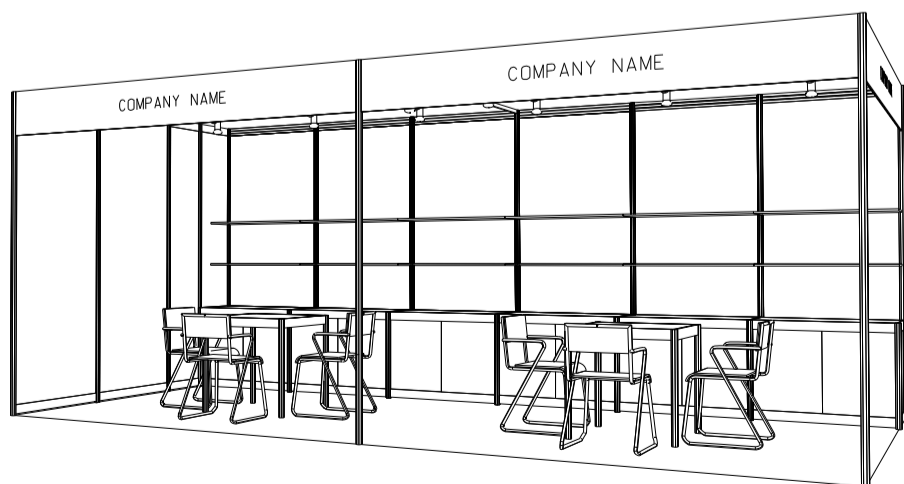

6M(W) x 3M(D) Standard Booth

六米(闊)乘三米(深)標準攤位

PLAN

ELEVATION

PERSPECTIVE

BOOTH SPECIFICATIONS		QTY.
	1000W x 500D x 750H CABINET 儲物櫃	6
	3000W x 300D WOODEN DISPLAY SHELF 陳列架	4
	700W x 700D x 750H MEETING TABLE 正方檯	2
	BLACK LEATHER CHAIR 椅子	6
	13W LED LAMP SPOTLIGHT (YELLOW LIGHT) 13瓦特LED燈膽短臂射燈 (黃光)	6
	13W LED LAMP LONGARMED SPOTLIGHT (YELLOW LIGHT) 13瓦特LED燈膽長臂射燈 (黃光)	2
	800W SOCKET 插座	2
	CEILING BEAM 天花橫樑	9M
	RUBBISH BIN & CARPET (18sqm.) 垃圾桶 & 地毯	

6M(W) x 3M(D) Standard Booth (Left Corner)

六米(闊)乘三米(深)標準攤位(左邊角位)

PLAN

ELEVATION

PERSPECTIVE

BOOTH SPECIFICATIONS		QTY.
	1000W x 500D x 750H CABINET 儲物櫃	6
	3000W x 300D WOODEN DISPLAY SHELF 陳列架	4
	700W x 700D x 750H MEETING TABLE 正方檯	2
	BLACK LEATHER CHAIR 椅子	6
	13W LED LAMP SPOTLIGHT (YELLOW LIGHT) 13瓦特LED燈膽短臂射燈 (黃光)	6
	13W LED LAMP LONGARMED SPOTLIGHT (YELLOW LIGHT) 13瓦特LED燈膽長臂射燈 (黃光)	2
	800W SOCKET 插座	2
	CEILING BEAM 天花橫樑	9M
	RUBBISH BIN & CARPET (18sqm.) 垃圾桶 & 地毯	

*The Hong Kong Trade Development Council reserves the right to change the configuration if necessary.

*如有需要，香港貿易發展局有權更改攤位結構。

6M(W) x 3M(D) Standard Booth (Right Corner)

六米(闊)乘三米(深)標準攤位(右邊角位)

BOOTH SPECIFICATIONS		QTY.
	1000W x 500D x 750H CABINET 儲物櫃	6
	3000W x 300D WOODEN DISPLAY SHELF 陳列架	4
	700W x 700D x 750H MEETING TABLE 正方檯	2
	BLACK LEATHER CHAIR 椅子	6
	13W LED LAMP SPOTLIGHT (YELLOW LIGHT) 13瓦特LED燈膽短臂射燈 (黃光)	6
	13W LED LAMP LONGARMED SPOTLIGHT (YELLOW LIGHT) 13瓦特LED燈膽長臂射燈 (黃光)	2
	800W SOCKET 插座	2
	CEILING BEAM 天花橫樑	9M
	RUBBISH BIN & CARPET (18sqm.) 垃圾桶 & 地毯	