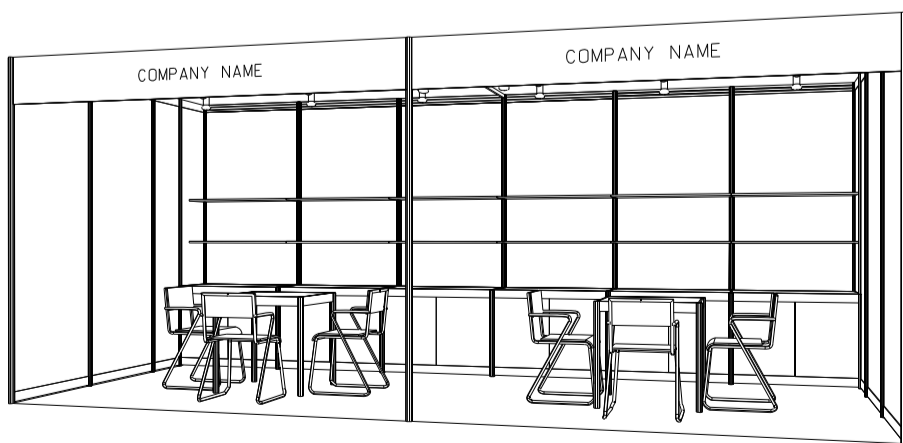

6M(W) x 3M(D) Standard Booth

六米(闊)乘三米(深)標準攤位

PLAN

ELEVATION

PERSPECTIVE

BOOTH SPECIFICATIONS		QTY.
	1000W x 500D x 750H CABINET 儲物櫃	6
	3000W x 300D WOODEN DISPLAY SHELF 陳列架	4
	700W x 700D x 750H MEETING TABLE 正方檯	2
	BLACK LEATHER CHAIR 椅子	6
	13W LED LAMP SPOTLIGHT (YELLOW LIGHT) 13瓦特LED燈膽短臂射燈 (黃光)	6
	13W LED LAMP LONGARMED SPOTLIGHT (YELLOW LIGHT) 13瓦特LED燈膽長臂射燈 (黃光)	2
	800W SOCKET 插座	2
	CEILING BEAM 天花橫樑	9M
	RUBBISH BIN & CARPET (18sqm.) 垃圾桶 & 地毯	

6M(W) x 3M(D) Standard Booth (Left Corner)

六米(闊)乘三米(深)標準攤位(左邊角位)

PLAN

ELEVATION

PERSPECTIVE

BOOTH SPECIFICATIONS		QTY.
	1000W x 500D x 750H CABINET 儲物櫃	6
	3000W x 300D WOODEN DISPLAY SHELF 陳列架	4
	700W x 700D x 750H MEETING TABLE 正方檯	2
	BLACK LEATHER CHAIR 椅子	6
	13W LED LAMP SPOTLIGHT (YELLOW LIGHT) 13瓦特LED燈膽短臂射燈 (黃光)	6
	13W LED LAMP LONGARMED SPOTLIGHT (YELLOW LIGHT) 13瓦特LED燈膽長臂射燈 (黃光)	2
	800W SOCKET 插座	2
	CEILING BEAM 天花橫樑	9M
	RUBBISH BIN & CARPET (18sqm.) 垃圾桶 & 地毯	

*The Hong Kong Trade Development Council reserves the right to change the configuration if necessary.

*如有需要，香港貿易發展局有權更改攤位結構。

6M(W) x 3M(D) Standard Booth (Right Corner)

六米(闊)乘三米(深)標準攤位(右邊角位)

BOOTH SPECIFICATIONS		QTY.
	1000W x 500D x 750H CABINET 儲物櫃	6
	3000W x 300D WOODEN DISPLAY SHELF 陳列架	4
	700W x 700D x 750H MEETING TABLE 正方檯	2
	BLACK LEATHER CHAIR 椅子	6
	13W LED LAMP SPOTLIGHT (YELLOW LIGHT) 13瓦特LED燈膽短臂射燈 (黃光)	6
	13W LED LAMP LONGARMED SPOTLIGHT (YELLOW LIGHT) 13瓦特LED燈膽長臂射燈 (黃光)	2
	800W SOCKET 插座	2
	CEILING BEAM 天花橫樑	9M
	RUBBISH BIN & CARPET (18sqm.) 垃圾桶 & 地毯	