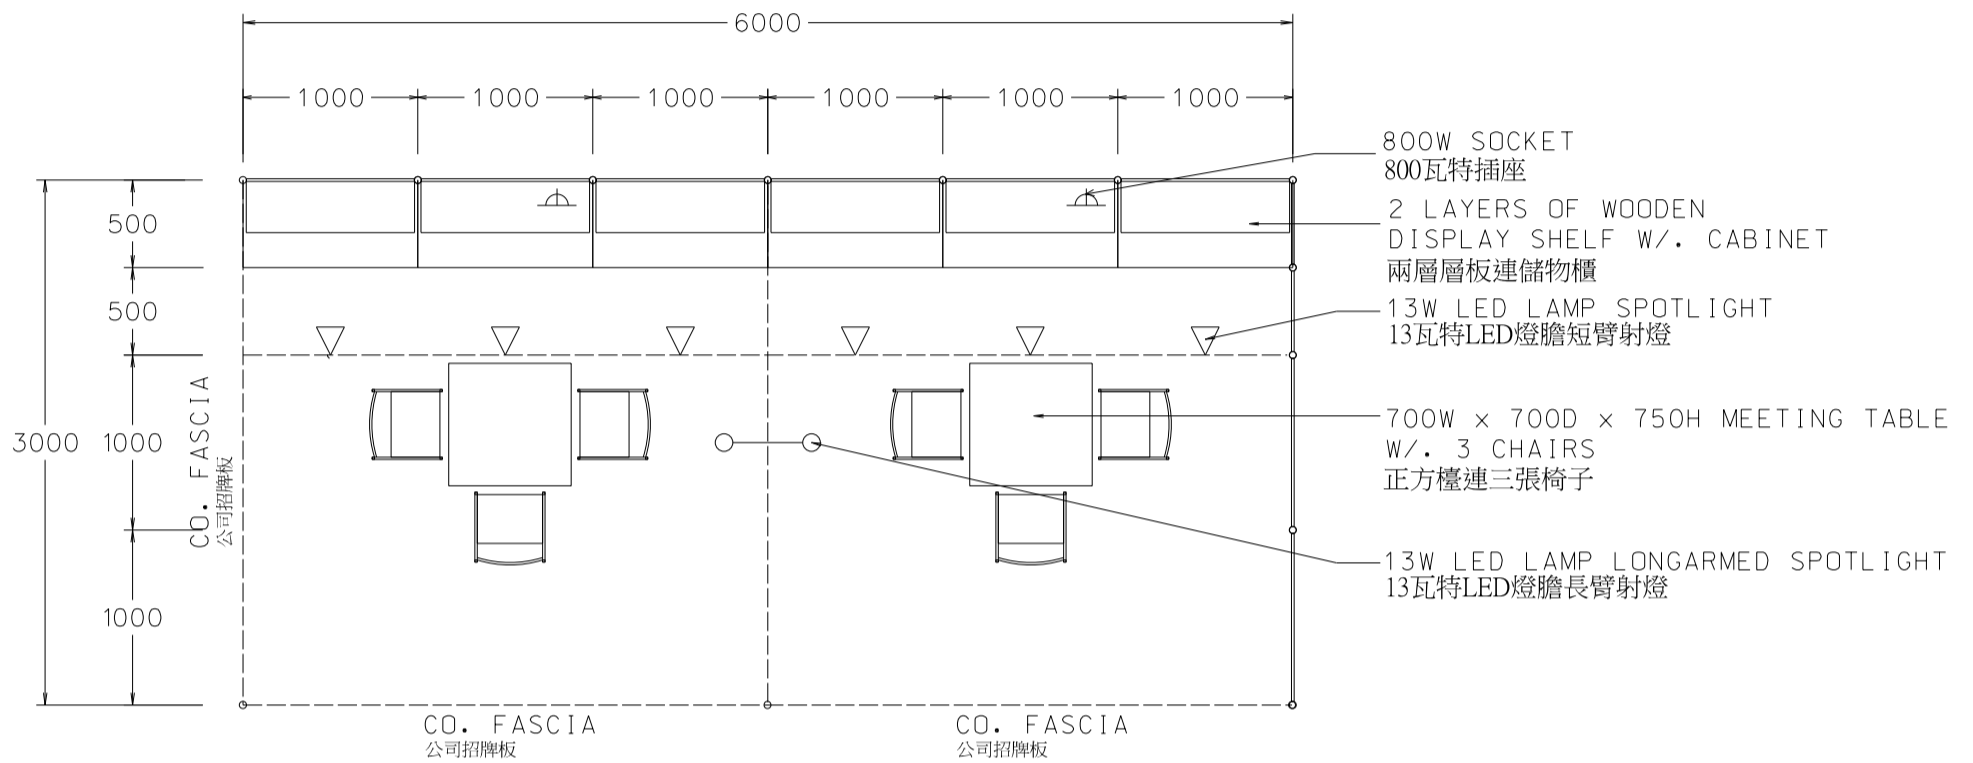

6M(W) x 3M(D) Standard Booth

六米(闊)乘三米(深)標準攤位

PLAN

ELEVATION

PERSPECTIVE

BOOTH SPECIFICATIONS		QTY.
	1000W x 500D x 750H CABINET 儲物櫃	6
	3000W x 300D WOODEN DISPLAY SHELF 陳列架	4
	700W x 700D x 750H MEETING TABLE 正方檯	2
	BLACK LEATHER CHAIR 椅子	6
	13W LED LAMP SPOTLIGHT (YELLOW LIGHT) 13瓦特LED燈膽短臂射燈 (黃光)	6
	13W LED LAMP LONGARMED SPOTLIGHT (YELLOW LIGHT) 13瓦特LED燈膽長臂射燈 (黃光)	2
	800W SOCKET 插座	2
	CEILING BEAM 天花橫樑	9M
	RUBBISH BIN & CARPET (18sqm.) 垃圾桶 & 地毯	

6M(W) x 3M(D) Standard Booth (Left Corner)

六米(闊)乘三米(深)標準攤位(左邊角位)

PLAN

ELEVATION

PERSPECTIVE

BOOTH SPECIFICATIONS		QTY.
	1000W x 500D x 750H CABINET 儲物櫃	6
	3000W x 300D WOODEN DISPLAY SHELF 陳列架	4
	700W x 700D x 750H MEETING TABLE 正方檯	2
	BLACK LEATHER CHAIR 椅子	6
	13W LED LAMP SPOTLIGHT (YELLOW LIGHT) 13瓦特LED燈膽短臂射燈 (黃光)	6
	13W LED LAMP LONGARMED SPOTLIGHT (YELLOW LIGHT) 13瓦特LED燈膽長臂射燈 (黃光)	2
	800W SOCKET 插座	2
	CEILING BEAM 天花橫樑	9M
	RUBBISH BIN & CARPET (18sqm.) 垃圾桶 & 地毯	

*The Hong Kong Trade Development Council reserves the right to change the configuration if necessary.

*如有需要，香港貿易發展局有權更改攤位結構。

6M(W) x 3M(D) Standard Booth (Right Corner)

六米(闊)乘三米(深)標準攤位(右邊角位)

BOOTH SPECIFICATIONS		QTY.
	1000W x 500D x 750H CABINET 儲物櫃	6
	3000W x 300D WOODEN DISPLAY SHELF 陳列架	4
	700W x 700D x 750H MEETING TABLE 正方檯	2
	BLACK LEATHER CHAIR 椅子	6
	13W LED LAMP SPOTLIGHT (YELLOW LIGHT) 13瓦特LED燈膽短臂射燈 (黃光)	6
	13W LED LAMP LONGARMED SPOTLIGHT (YELLOW LIGHT) 13瓦特LED燈膽長臂射燈 (黃光)	2
	800W SOCKET 插座	2
	CEILING BEAM 天花橫樑	9M
	RUBBISH BIN & CARPET (18sqm.) 垃圾桶 & 地毯	