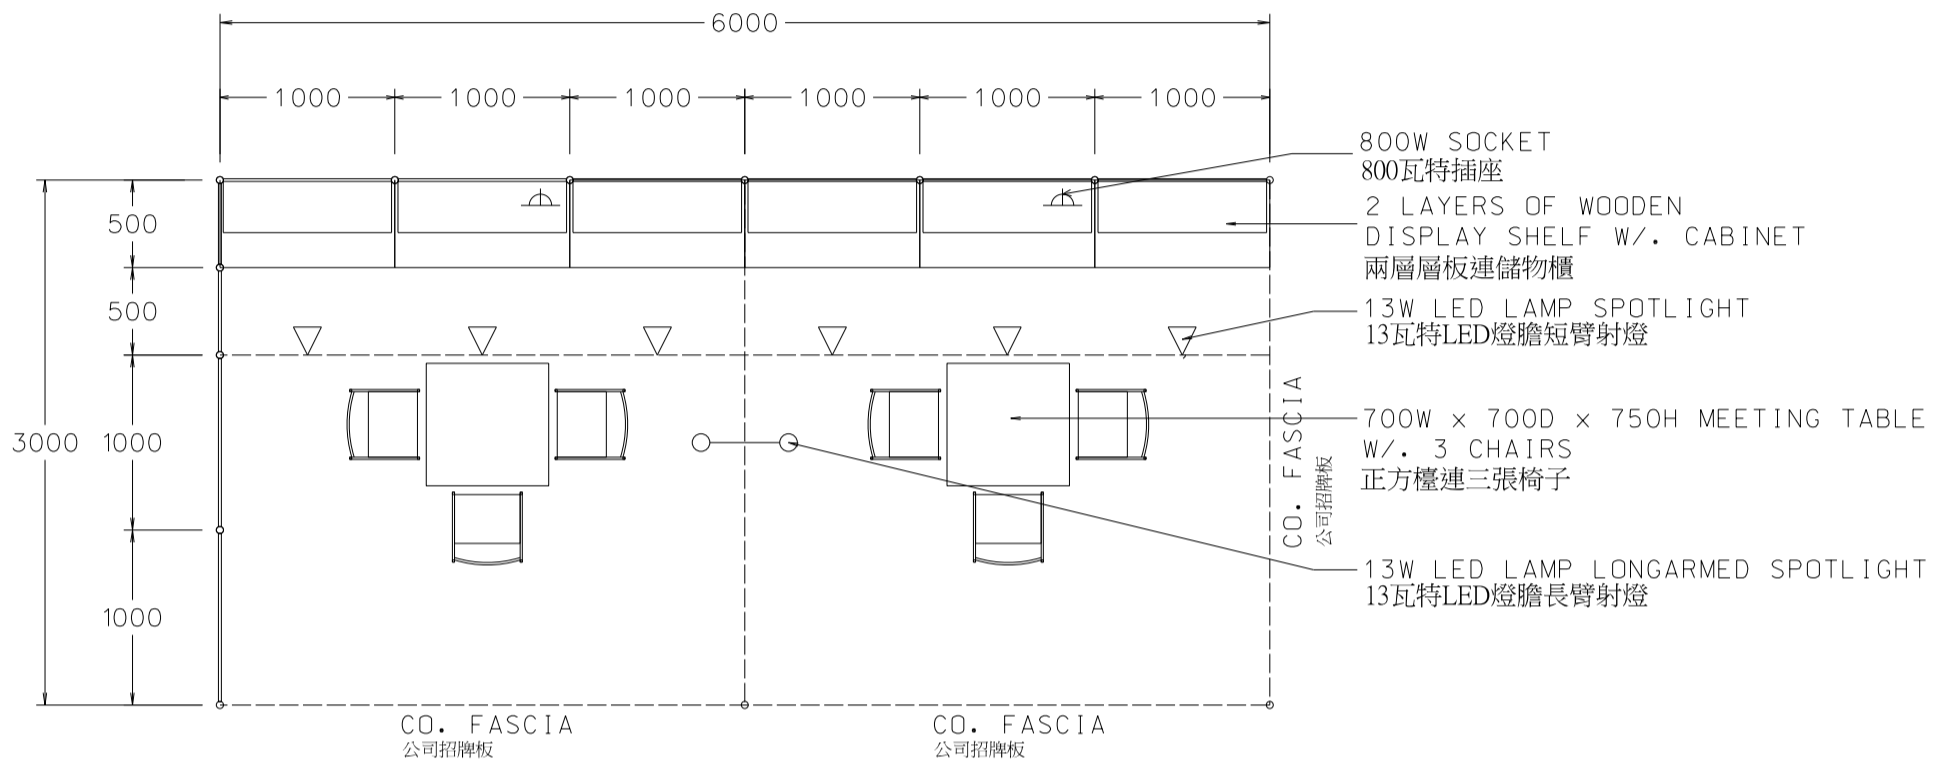

6M(W) x 3M(D) Standard Booth

六米(闊)乘三米(深)標準攤位

PLAN

ELEVATION

PERSPECTIVE

BOOTH SPECIFICATIONS		QTY.
	1000W x 500D x 750H CABINET 儲物櫃	6
	3000W x 300D WOODEN DISPLAY SHELF 陳列架	4
	700W x 700D x 750H MEETING TABLE 正方檯	2
	BLACK LEATHER CHAIR 椅子	6
	13W LED LAMP SPOTLIGHT (YELLOW LIGHT) 13瓦特LED燈膽短臂射燈 (黃光)	6
	13W LED LAMP LONGARMED SPOTLIGHT (YELLOW LIGHT) 13瓦特LED燈膽長臂射燈 (黃光)	2
	800W SOCKET 插座	2
	CEILING BEAM 天花橫樑	9M
	RUBBISH BIN & CARPET (18sqm.) 垃圾桶 & 地毯	

6M(W) x 3M(D) Standard Booth (Left Corner)

六米(闊)乘三米(深)標準攤位(左邊角位)

PLAN

ELEVATION

PERSPECTIVE

BOOTH SPECIFICATIONS		QTY.
	1000W x 500D x 750H CABINET 儲物櫃	6
	3000W x 300D WOODEN DISPLAY SHELF 陳列架	4
	700W x 700D x 750H MEETING TABLE 正方檯	2
	BLACK LEATHER CHAIR 椅子	6
	13W LED LAMP SPOTLIGHT (YELLOW LIGHT) 13瓦特LED燈膽短臂射燈 (黃光)	6
	13W LED LAMP LONGARMED SPOTLIGHT (YELLOW LIGHT) 13瓦特LED燈膽長臂射燈 (黃光)	2
	800W SOCKET 插座	2
	CEILING BEAM 天花橫樑	9M
	RUBBISH BIN & CARPET (18sqm.) 垃圾桶 & 地毯	

*The Hong Kong Trade Development Council reserves the right to change the configuration if necessary.

*如有需要，香港貿易發展局有權更改攤位結構。

6M(W) x 3M(D) Standard Booth (Right Corner)

六米(闊)乘三米(深)標準攤位(右邊角位)

BOOTH SPECIFICATIONS		QTY.
	1000W x 500D x 750H CABINET 儲物櫃	6
	3000W x 300D WOODEN DISPLAY SHELF 陳列架	4
	700W x 700D x 750H MEETING TABLE 正方檯	2
	BLACK LEATHER CHAIR 椅子	6
	13W LED LAMP SPOTLIGHT (YELLOW LIGHT) 13瓦特LED燈膽短臂射燈 (黃光)	6
	13W LED LAMP LONGARMED SPOTLIGHT (YELLOW LIGHT) 13瓦特LED燈膽長臂射燈 (黃光)	2
	800W SOCKET 插座	2
	CEILING BEAM 天花橫樑	9M
	RUBBISH BIN & CARPET (18sqm.) 垃圾桶 & 地毯	