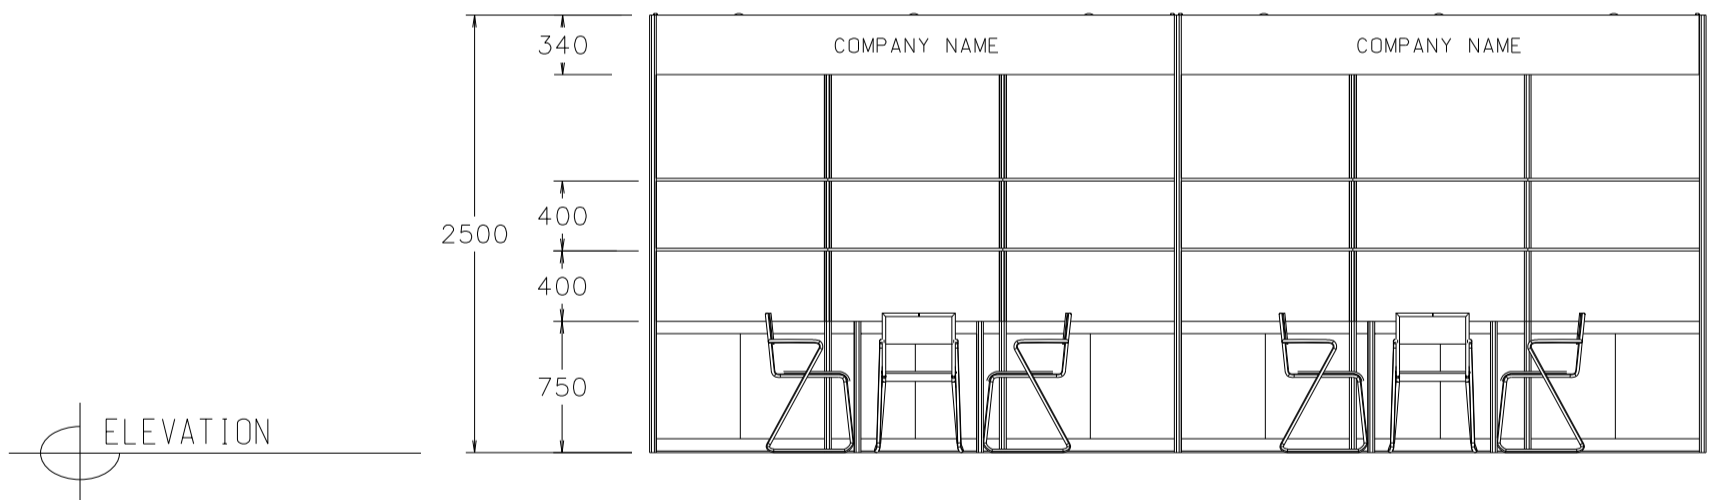

6M(W) x 3M(D) Standard Booth

六米(闊)乘三米(深)標準攤位

PLAN

ELEVATION

PERSPECTIVE

BOOTH SPECIFICATIONS		QTY.
	1000W x 500D x 750H CABINET 儲物櫃	6
	3000W x 300D WOODEN DISPLAY SHELF 陳列架	4
	700W x 700D x 750H MEETING TABLE 正方檯	2
	BLACK LEATHER CHAIR 椅子	6
	13W LED LAMP SPOTLIGHT (YELLOW LIGHT) 13瓦特LED燈膽短臂射燈 (黃光)	6
	13W LED LAMP LONGARMED SPOTLIGHT (YELLOW LIGHT) 13瓦特LED燈膽長臂射燈 (黃光)	2
	800W SOCKET 插座	2
	CEILING BEAM 天花橫樑	9M
	RUBBISH BIN & CARPET (18sqm.) 垃圾桶 & 地毯	

6M(W) x 3M(D) Standard Booth (Left Corner)

六米(闊)乘三米(深)標準攤位(左邊角位)

PLAN

ELEVATION

PERSPECTIVE

BOOTH SPECIFICATIONS		QTY.
	1000W x 500D x 750H CABINET 儲物櫃	6
	3000W x 300D WOODEN DISPLAY SHELF 陳列架	4
	700W x 700D x 750H MEETING TABLE 正方檯	2
	BLACK LEATHER CHAIR 椅子	6
	13W LED LAMP SPOTLIGHT (YELLOW LIGHT) 13瓦特LED燈膽短臂射燈 (黃光)	6
	13W LED LAMP LONGARMED SPOTLIGHT (YELLOW LIGHT) 13瓦特LED燈膽長臂射燈 (黃光)	2
	800W SOCKET 插座	2
	CEILING BEAM 天花橫樑	9M
	RUBBISH BIN & CARPET (18sqm.) 垃圾桶 & 地毯	

*The Hong Kong Trade Development Council reserves the right to change the configuration if necessary.

*如有需要，香港貿易發展局有權更改攤位結構。

6M(W) x 3M(D) Standard Booth (Right Corner)

六米(闊)乘三米(深)標準攤位(右邊角位)

BOOTH SPECIFICATIONS		QTY.
	1000W x 500D x 750H CABINET 儲物櫃	6
	3000W x 300D WOODEN DISPLAY SHELF 陳列架	4
	700W x 700D x 750H MEETING TABLE 正方檯	2
	BLACK LEATHER CHAIR 椅子	6
	13W LED LAMP SPOTLIGHT (YELLOW LIGHT) 13瓦特LED燈膽短臂射燈 (黃光)	6
	13W LED LAMP LONGARMED SPOTLIGHT (YELLOW LIGHT) 13瓦特LED燈膽長臂射燈 (黃光)	2
	800W SOCKET 插座	2
	CEILING BEAM 天花橫樑	9M
	RUBBISH BIN & CARPET (18sqm.) 垃圾桶 & 地毯	