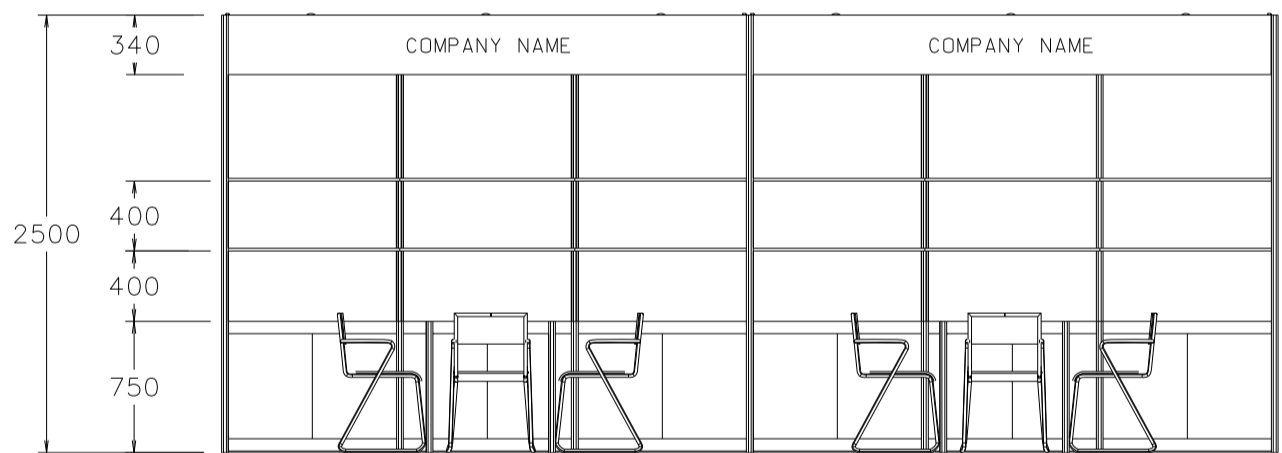

6M(W) x 3M(D) Standard Booth

六米(闊)乘三米(深)標準攤位

PLAN

ELEVATION

PERSPECTIVE

BOOTH SPECIFICATIONS		QTY.
	1000W x 500D x 750H CABINET 儲物櫃	6
	3000W x 300D WOODEN DISPLAY SHELF 陳列架	4
	700W x 700D x 750H MEETING TABLE 正方檯	2
	BLACK LEATHER CHAIR 椅子	6
	13W LED LAMP SPOTLIGHT (YELLOW LIGHT) 13瓦特LED燈膽短臂射燈 (黃光)	6
	13W LED LAMP LONGARMED SPOTLIGHT (YELLOW LIGHT) 13瓦特LED燈膽長臂射燈 (黃光)	2
	800W SOCKET 插座	2
	CEILING BEAM 天花橫樑	9M
	RUBBISH BIN & CARPET (18sqm.) 垃圾桶 & 地毯	

6M(W) x 3M(D) Standard Booth (Left Corner)

六米(闊)乘三米(深)標準攤位(左邊角位)

PLAN

ELEVATION

PERSPECTIVE

BOOTH SPECIFICATIONS		QTY.
	1000W x 500D x 750H CABINET 儲物櫃	6
	3000W x 300D WOODEN DISPLAY SHELF 陳列架	4
	700W x 700D x 750H MEETING TABLE 正方檯	2
	BLACK LEATHER CHAIR 椅子	6
	13W LED LAMP SPOTLIGHT (YELLOW LIGHT) 13瓦特LED燈膽短臂射燈 (黃光)	6
	13W LED LAMP LONGARMED SPOTLIGHT (YELLOW LIGHT) 13瓦特LED燈膽長臂射燈 (黃光)	2
	800W SOCKET 插座	2
	CEILING BEAM 天花橫樑	9M
	RUBBISH BIN & CARPET (18sqm.) 垃圾桶 & 地毯	

*The Hong Kong Trade Development Council reserves the right to change the configuration if necessary.

*如有需要，香港貿易發展局有權更改攤位結構。

6M(W) x 3M(D) Standard Booth (Right Corner)

六米(闊)乘三米(深)標準攤位(右邊角位)

BOOTH SPECIFICATIONS		QTY.
	1000W x 500D x 750H CABINET 儲物櫃	6
	3000W x 300D WOODEN DISPLAY SHELF 陳列架	4
	700W x 700D x 750H MEETING TABLE 正方檯	2
	BLACK LEATHER CHAIR 椅子	6
	13W LED LAMP SPOTLIGHT (YELLOW LIGHT) 13瓦特LED燈膽短臂射燈 (黃光)	6
	13W LED LAMP LONGARMED SPOTLIGHT (YELLOW LIGHT) 13瓦特LED燈膽長臂射燈 (黃光)	2
	800W SOCKET 插座	2
	CEILING BEAM 天花橫樑	9M
	RUBBISH BIN & CARPET (18sqm.) 垃圾桶 & 地毯	