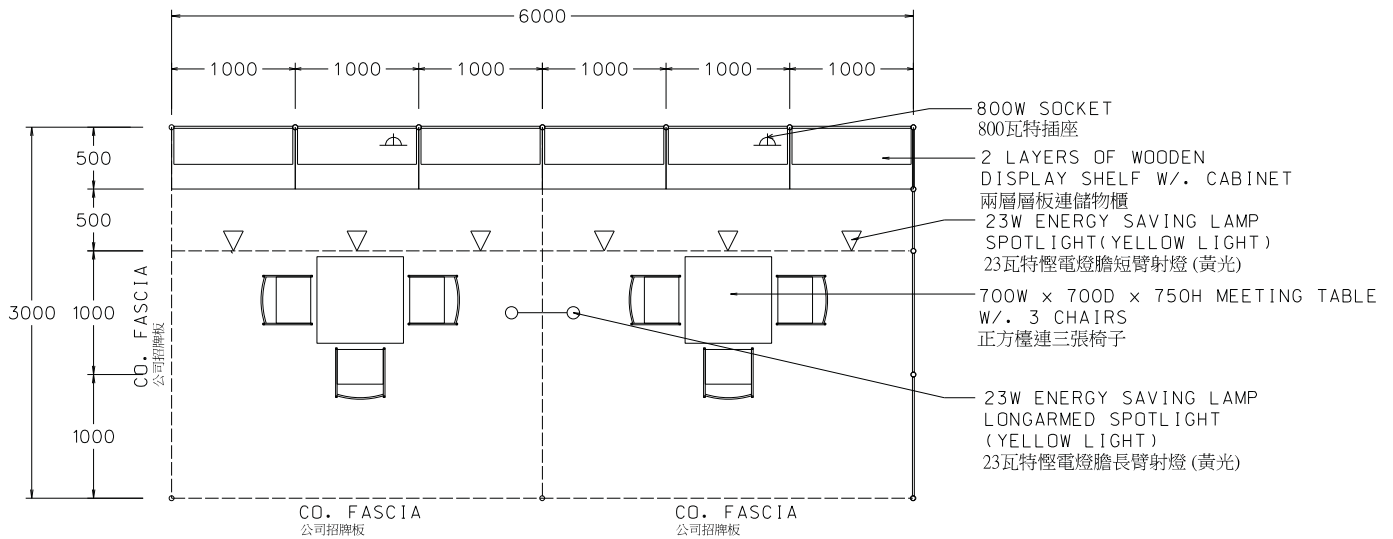

6M(W) x 3M(D) Standard Booth

六米(闊)乘三米(深)標準攤位

PLAN

ELEVATION

PERSPECTIVE

BOOTH SPECIFICATIONS		QTY.
	1000W x 500D x 750H CABINET 儲物櫃	6
	3000W x 300D WOODEN DISPLAY SHELF 陳列架	4
	700W x 700D x 750H MEETING TABLE 正方檯	2
	BLACK LEATHER CHAIR 椅子	6
	23W ENERGY SAVING LAMP SPOTLIGHT (YELLOW LIGHT) 23瓦特燈電燈膽短臂射燈 (黃光)	6
	23W ENERGY SAVING LAMP LONGARMED SPOTLIGHT (YELLOW LIGHT) 23瓦特燈電燈膽長臂射燈 (黃光)	2
	800W SOCKET 插座	2
	CEILING BEAM 天花橫樑	9M
	RUBBISH BIN & CARPET (18sqm.) 垃圾桶 & 地毯	

6M(W) x 3M(D) Standard Booth (Left Corner)

六米(闊)乘三米(深)標準攤位(左邊角位)

BOOTH SPECIFICATIONS		QTY.
	1000W x 500D x 750H CABINET 儲物櫃	6
	3000W x 300D WOODEN DISPLAY SHELF 陳列架	4
	700W x 700D x 750H MEETING TABLE 正方檯	2
	BLACK LEATHER CHAIR 椅子	6
	23W ENERGY SAVING LAMP SPOTLIGHT(YELLOW LIGHT) 23瓦特電燈膽短臂射燈 (黃光)	6
	23W ENERGY SAVING LAMP LONGARMED SPOTLIGHT (YELLOW LIGHT) 23瓦特電燈膽長臂射燈 (黃光)	2
	800W SOCKET 插座	2
	CEILING BEAM 天花橫樑	9M
	RUBBISH BIN & CARPET (18sqm.) 垃圾桶 & 地毯	

6M(W) x 3M(D) Standard Booth (Right Corner)

六米(闊)乘三米(深)標準攤位(右邊角位)

BOOTH SPECIFICATIONS		QTY.
	1000W x 500D x 750H CABINET 儲物櫃	6
	3000W x 300D WOODEN DISPLAY SHELF 陳列架	4
	700W x 700D x 750H MEETING TABLE 正方檯	2
	BLACK LEATHER CHAIR 椅子	6
	23W ENERGY SAVING LAMP SPOTLIGHT(YELLOW LIGHT) 23瓦特慳電燈膽短臂射燈 (黃光)	6
	23W ENERGY SAVING LAMP LONGARMED SPOTLIGHT (YELLOW LIGHT) 23瓦特慳電燈膽長臂射燈 (黃光)	2
	800W SOCKET 插座	2
	CEILING BEAM 天花橫樑	9M
	RUBBISH BIN & CARPET (18sqm.) 垃圾桶 & 地毯	