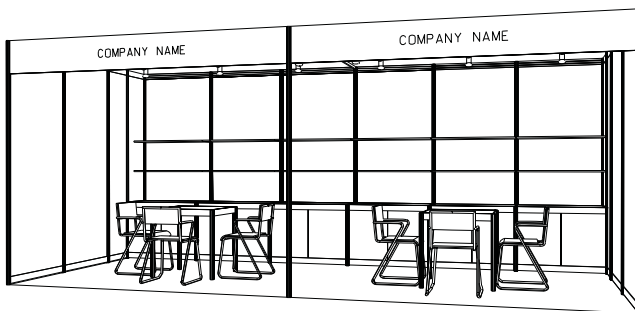

6M(W) x 3M(D) Standard Booth

六米(闊)乘三米(深)標準攤位

PLAN

ELEVATION

PERSPECTIVE

BOOTH SPECIFICATIONS		QTY.
	1000W x 500D x 750H CABINET 儲物櫃	6
	3000W x 300D WOODEN DISPLAY SHELF 陳列架	4
	700W x 700D x 750H MEETING TABLE 正方檯	2
	BLACK LEATHER CHAIR 椅子	6
	23W ENERGY SAVING LAMP SPOTLIGHT (YELLOW LIGHT) 23瓦特燈電燈膽短臂射燈 (黃光)	6
	23W ENERGY SAVING LAMP LONGARMED SPOTLIGHT (YELLOW LIGHT) 23瓦特燈電燈膽長臂射燈 (黃光)	2
	800W SOCKET 插座	2
	CEILING BEAM 天花橫樑	9M
	RUBBISH BIN & CARPET (18sqm.) 垃圾桶 & 地毯	

6M(W) x 3M(D) Standard Booth (Left Corner)

六米(闊)乘三米(深)標準攤位(左邊角位)

BOOTH SPECIFICATIONS		QTY.
	1000W x 500D x 750H CABINET 儲物櫃	6
	3000W x 300D WOODEN DISPLAY SHELF 陳列架	4
	700W x 700D x 750H MEETING TABLE 正方檯	2
	BLACK LEATHER CHAIR 椅子	6
	23W ENERGY SAVING LAMP SPOTLIGHT(YELLOW LIGHT) 23瓦特電燈膽短臂射燈 (黃光)	6
	23W ENERGY SAVING LAMP LONGARMED SPOTLIGHT (YELLOW LIGHT) 23瓦特電燈膽長臂射燈 (黃光)	2
	800W SOCKET 插座	2
	CEILING BEAM 天花橫樑	9M
	RUBBISH BIN & CARPET (18sqm.) 垃圾桶 & 地毯	

6M(W) x 3M(D) Standard Booth (Right Corner)

六米(闊)乘三米(深)標準攤位(右邊角位)

BOOTH SPECIFICATIONS		QTY.
	1000W x 500D x 750H CABINET 儲物櫃	6
	3000W x 300D WOODEN DISPLAY SHELF 陳列架	4
	700W x 700D x 750H MEETING TABLE 正方檯	2
	BLACK LEATHER CHAIR 椅子	6
	23W ENERGY SAVING LAMP SPOTLIGHT(YELLOW LIGHT) 23瓦特慳電燈膽短臂射燈 (黃光)	6
	23W ENERGY SAVING LAMP LONGARMED SPOTLIGHT (YELLOW LIGHT) 23瓦特慳電燈膽長臂射燈 (黃光)	2
	800W SOCKET 插座	2
	CEILING BEAM 天花橫樑	9M
	RUBBISH BIN & CARPET (18sqm.) 垃圾桶 & 地毯	