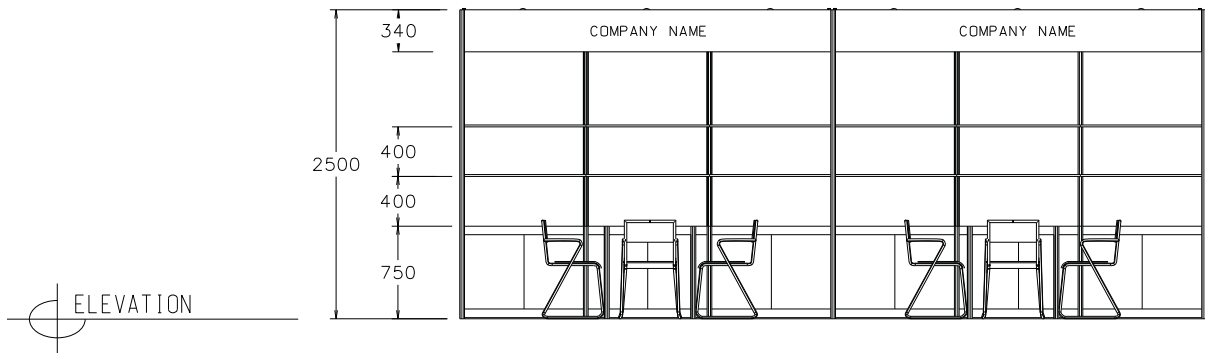

6M(W) x 3M(D) Standard Booth

六米(闊)乘三米(深)標準攤位

PLAN

ELEVATION

PERSPECTIVE

BOOTH SPECIFICATIONS		QTY.
	1000W x 500D x 750H CABINET 儲物櫃	6
	3000W x 300D WOODEN DISPLAY SHELF 陳列架	4
	700W x 700D x 750H MEETING TABLE 正方檯	2
	BLACK LEATHER CHAIR 椅子	6
	23W ENERGY SAVING LAMP SPOTLIGHT (YELLOW LIGHT) 23瓦特燈電燈膽短臂射燈 (黃光)	6
	23W ENERGY SAVING LAMP LONGARMED SPOTLIGHT (YELLOW LIGHT) 23瓦特燈電燈膽長臂射燈 (黃光)	2
	800W SOCKET 插座	2
	CEILING BEAM 天花橫樑	9M
	RUBBISH BIN & CARPET (18sqm.) 垃圾桶 & 地毯	

6M(W) x 3M(D) Standard Booth (Left Corner)

六米(闊)乘三米(深)標準攤位(左邊角位)

BOOTH SPECIFICATIONS		QTY.
	1000W x 500D x 750H CABINET 儲物櫃	6
	3000W x 300D WOODEN DISPLAY SHELF 陳列架	4
	700W x 700D x 750H MEETING TABLE 正方檯	2
	BLACK LEATHER CHAIR 椅子	6
	23W ENERGY SAVING LAMP SPOTLIGHT(YELLOW LIGHT) 23瓦特電燈膽短臂射燈 (黃光)	6
	23W ENERGY SAVING LAMP LONGARMED SPOTLIGHT (YELLOW LIGHT) 23瓦特電燈膽長臂射燈 (黃光)	2
	800W SOCKET 插座	2
	CEILING BEAM 天花橫樑	9M
	RUBBISH BIN & CARPET (18sqm.) 垃圾桶 & 地毯	

6M(W) x 3M(D) Standard Booth (Right Corner)

六米(闊)乘三米(深)標準攤位(右邊角位)

BOOTH SPECIFICATIONS		QTY.
	1000W x 500D x 750H CABINET 儲物櫃	6
	3000W x 300D WOODEN DISPLAY SHELF 陳列架	4
	700W x 700D x 750H MEETING TABLE 正方檯	2
	BLACK LEATHER CHAIR 椅子	6
	23W ENERGY SAVING LAMP SPOTLIGHT(YELLOW LIGHT) 23瓦特慳電燈膽短臂射燈 (黃光)	6
	23W ENERGY SAVING LAMP LONGARMED SPOTLIGHT (YELLOW LIGHT) 23瓦特慳電燈膽長臂射燈 (黃光)	2
	800W SOCKET 插座	2
	CEILING BEAM 天花橫樑	9M
	RUBBISH BIN & CARPET (18sqm.) 垃圾桶 & 地毯	