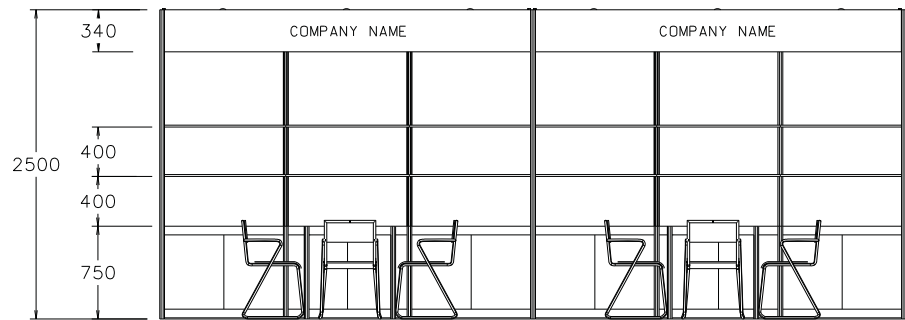

6M(W) x 3M(D) Standard Booth

六米(闊)乘三米(深)標準攤位

PLAN

ELEVATION

PERSPECTIVE

BOOTH SPECIFICATIONS		QTY.
	1000W x 500D x 750H CABINET 儲物櫃	6
	3000W x 300D WOODEN DISPLAY SHELF 陳列架	4
	700W x 700D x 750H MEETING TABLE 正方檯	2
	BLACK LEATHER CHAIR 椅子	6
	23W ENERGY SAVING LAMP SPOTLIGHT (YELLOW LIGHT) 23瓦特燈電燈膽短臂射燈 (黃光)	6
	23W ENERGY SAVING LAMP LONGARMED SPOTLIGHT (YELLOW LIGHT) 23瓦特燈電燈膽長臂射燈 (黃光)	2
	800W SOCKET 插座	2
	CEILING BEAM 天花橫樑	9M
	RUBBISH BIN & CARPET (18sqm.) 垃圾桶 & 地毯	

6M(W) x 3M(D) Standard Booth (Left Corner)

六米(闊)乘三米(深)標準攤位(左邊角位)

BOOTH SPECIFICATIONS		QTY.
	1000W x 500D x 750H CABINET 儲物櫃	6
	3000W x 300D WOODEN DISPLAY SHELF 陳列架	4
	700W x 700D x 750H MEETING TABLE 正方檯	2
	BLACK LEATHER CHAIR 椅子	6
	23W ENERGY SAVING LAMP SPOTLIGHT(YELLOW LIGHT) 23瓦特電燈膽短臂射燈 (黃光)	6
	23W ENERGY SAVING LAMP LONGARMED SPOTLIGHT (YELLOW LIGHT) 23瓦特電燈膽長臂射燈 (黃光)	2
	800W SOCKET 插座	2
	CEILING BEAM 天花橫樑	9M
	RUBBISH BIN & CARPET (18sqm.) 垃圾桶 & 地毯	

6M(W) x 3M(D) Standard Booth (Right Corner)

六米(闊)乘三米(深)標準攤位(右邊角位)

BOOTH SPECIFICATIONS		QTY.
	1000W x 500D x 750H CABINET 儲物櫃	6
	3000W x 300D WOODEN DISPLAY SHELF 陳列架	4
	700W x 700D x 750H MEETING TABLE 正方檯	2
	BLACK LEATHER CHAIR 椅子	6
	23W ENERGY SAVING LAMP SPOTLIGHT(YELLOW LIGHT) 23瓦特慳電燈膽短臂射燈 (黃光)	6
	23W ENERGY SAVING LAMP LONGARMED SPOTLIGHT (YELLOW LIGHT) 23瓦特慳電燈膽長臂射燈 (黃光)	2
	800W SOCKET 插座	2
	CEILING BEAM 天花橫樑	9M
	RUBBISH BIN & CARPET (18sqm.) 垃圾桶 & 地毯	