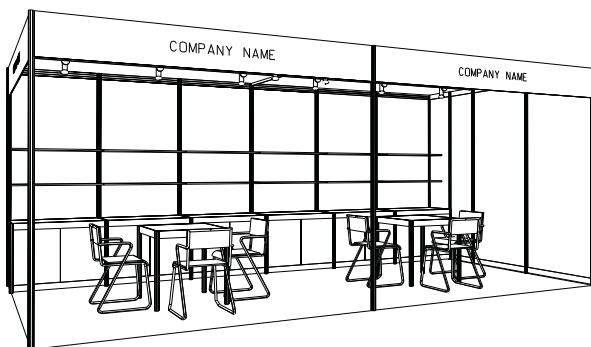

6M(W) x 3M(D) Standard Booth

六米(闊)乘三米(深)標準攤位

PLAN

ELEVATION

PERSPECTIVE

BOOTH SPECIFICATIONS		QTY.
	1000W x 500D x 750H CABINET 儲物櫃	6
	3000W x 300D WOODEN DISPLAY SHELF 陳列架	4
	700W x 700D x 750H MEETING TABLE 正方檯	2
	BLACK LEATHER CHAIR 椅子	6
	23W ENERGY SAVING LAMP SPOTLIGHT (YELLOW LIGHT) 23瓦特燈電燈膽短臂射燈 (黃光)	6
	23W ENERGY SAVING LAMP LONGARMED SPOTLIGHT (YELLOW LIGHT) 23瓦特燈電燈膽長臂射燈 (黃光)	2
	800W SOCKET 插座	2
	CEILING BEAM 天花橫樑	9M
	RUBBISH BIN & CARPET (18sqm.) 垃圾桶 & 地毯	

6M(W) x 3M(D) Standard Booth (Left Corner)

六米(闊)乘三米(深)標準攤位(左邊角位)

BOOTH SPECIFICATIONS		QTY.
	1000W x 500D x 750H CABINET 儲物櫃	6
	3000W x 300D WOODEN DISPLAY SHELF 陳列架	4
	700W x 700D x 750H MEETING TABLE 正方檯	2
	BLACK LEATHER CHAIR 椅子	6
	23W ENERGY SAVING LAMP SPOTLIGHT(YELLOW LIGHT) 23瓦特電燈膽短臂射燈 (黃光)	6
	23W ENERGY SAVING LAMP LONGARMED SPOTLIGHT (YELLOW LIGHT) 23瓦特電燈膽長臂射燈 (黃光)	2
	800W SOCKET 插座	2
	CEILING BEAM 天花橫樑	9M
	RUBBISH BIN & CARPET (18sqm.) 垃圾桶 & 地毯	

6M(W) x 3M(D) Standard Booth (Right Corner)

六米(闊)乘三米(深)標準攤位(右邊角位)

BOOTH SPECIFICATIONS		QTY.
	1000W x 500D x 750H CABINET 儲物櫃	6
	3000W x 300D WOODEN DISPLAY SHELF 陳列架	4
	700W x 700D x 750H MEETING TABLE 正方檯	2
	BLACK LEATHER CHAIR 椅子	6
	23W ENERGY SAVING LAMP SPOTLIGHT(YELLOW LIGHT) 23瓦特慳電燈膽短臂射燈 (黃光)	6
	23W ENERGY SAVING LAMP LONGARMED SPOTLIGHT (YELLOW LIGHT) 23瓦特慳電燈膽長臂射燈 (黃光)	2
	800W SOCKET 插座	2
	CEILING BEAM 天花橫樑	9M
	RUBBISH BIN & CARPET (18sqm.) 垃圾桶 & 地毯	