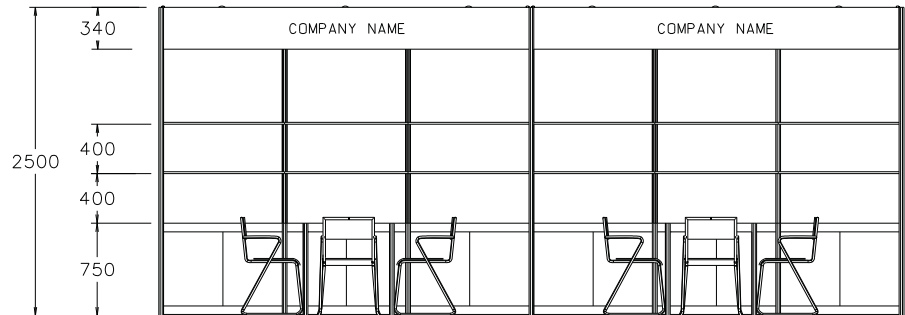

6M(W) x 3M(D) Standard Booth

六米(闊)乘三米(深)標準攤位

PLAN

ELEVATION

PERSPECTIVE

BOOTH SPECIFICATIONS		QTY.
	1000W x 500D x 750H CABINET 儲物櫃	6
	3000W x 300D WOODEN DISPLAY SHELF 陳列架	4
	700W x 700D x 750H MEETING TABLE 正方檯	2
	BLACK LEATHER CHAIR 椅子	6
	23W ENERGY SAVING LAMP SPOTLIGHT (YELLOW LIGHT) 23瓦特燈電燈膽短臂射燈 (黃光)	6
	23W ENERGY SAVING LAMP LONGARMED SPOTLIGHT (YELLOW LIGHT) 23瓦特燈電燈膽長臂射燈 (黃光)	2
	800W SOCKET 插座	2
	CEILING BEAM 天花橫樑	9M
	RUBBISH BIN & CARPET (18sqm.) 垃圾桶 & 地毯	

6M(W) x 3M(D) Standard Booth (Left Corner)

六米(闊)乘三米(深)標準攤位(左邊角位)

BOOTH SPECIFICATIONS		QTY.
	1000W x 500D x 750H CABINET 儲物櫃	6
	3000W x 300D WOODEN DISPLAY SHELF 陳列架	4
	700W x 700D x 750H MEETING TABLE 正方檯	2
	BLACK LEATHER CHAIR 椅子	6
	23W ENERGY SAVING LAMP SPOTLIGHT(YELLOW LIGHT) 23瓦特電燈膽短臂射燈 (黃光)	6
	23W ENERGY SAVING LAMP LONGARMED SPOTLIGHT (YELLOW LIGHT) 23瓦特電燈膽長臂射燈 (黃光)	2
	800W SOCKET 插座	2
	CEILING BEAM 天花橫樑	9M
	RUBBISH BIN & CARPET (18sqm.) 垃圾桶 & 地毯	

6M(W) x 3M(D) Standard Booth (Right Corner)

六米(闊)乘三米(深)標準攤位(右邊角位)

BOOTH SPECIFICATIONS		QTY.
	1000W x 500D x 750H CABINET 儲物櫃	6
	3000W x 300D WOODEN DISPLAY SHELF 陳列架	4
	700W x 700D x 750H MEETING TABLE 正方檯	2
	BLACK LEATHER CHAIR 椅子	6
	23W ENERGY SAVING LAMP SPOTLIGHT(YELLOW LIGHT) 23瓦特慳電燈膽短臂射燈 (黃光)	6
	23W ENERGY SAVING LAMP LONGARMED SPOTLIGHT (YELLOW LIGHT) 23瓦特慳電燈膽長臂射燈 (黃光)	2
	800W SOCKET 插座	2
	CEILING BEAM 天花橫樑	9M
	RUBBISH BIN & CARPET (18sqm.) 垃圾桶 & 地毯	