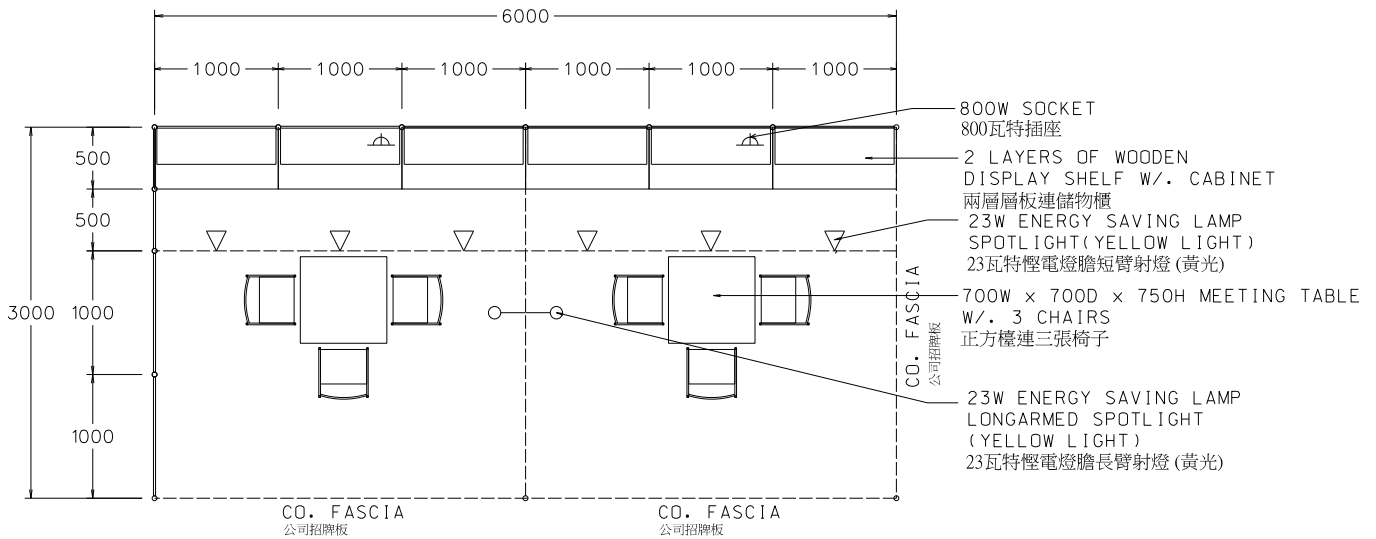

6M(W) x 3M(D) Standard Booth

六米(闊)乘三米(深)標準攤位

PLAN

ELEVATION

PERSPECTIVE

BOOTH SPECIFICATIONS		QTY.
	1000W x 500D x 750H CABINET 儲物櫃	6
	3000W x 300D WOODEN DISPLAY SHELF 陳列架	4
	700W x 700D x 750H MEETING TABLE 正方檯	2
	BLACK LEATHER CHAIR 椅子	6
	23W ENERGY SAVING LAMP SPOTLIGHT (YELLOW LIGHT) 23瓦特燈電燈膽短臂射燈 (黃光)	6
	23W ENERGY SAVING LAMP LONGARMED SPOTLIGHT (YELLOW LIGHT) 23瓦特燈電燈膽長臂射燈 (黃光)	2
	800W SOCKET 插座	2
	CEILING BEAM 天花橫樑	9M
	RUBBISH BIN & CARPET (18sqm.) 垃圾桶 & 地毯	

6M(W) x 3M(D) Standard Booth (Left Corner)

六米(闊)乘三米(深)標準攤位(左邊角位)

BOOTH SPECIFICATIONS		QTY.
	1000W x 500D x 750H CABINET 儲物櫃	6
	3000W x 300D WOODEN DISPLAY SHELF 陳列架	4
	700W x 700D x 750H MEETING TABLE 正方檯	2
	BLACK LEATHER CHAIR 椅子	6
	23W ENERGY SAVING LAMP SPOTLIGHT(YELLOW LIGHT) 23瓦特電燈膽短臂射燈 (黃光)	6
	23W ENERGY SAVING LAMP LONGARMED SPOTLIGHT (YELLOW LIGHT) 23瓦特電燈膽長臂射燈 (黃光)	2
	800W SOCKET 插座	2
	CEILING BEAM 天花橫樑	9M
	RUBBISH BIN & CARPET (18sqm.) 垃圾桶 & 地毯	

6M(W) x 3M(D) Standard Booth (Right Corner)

六米(闊)乘三米(深)標準攤位(右邊角位)

BOOTH SPECIFICATIONS		QTY.
	1000W x 500D x 750H CABINET 儲物櫃	6
	3000W x 300D WOODEN DISPLAY SHELF 陳列架	4
	700W x 700D x 750H MEETING TABLE 正方檯	2
	BLACK LEATHER CHAIR 椅子	6
	23W ENERGY SAVING LAMP SPOTLIGHT(YELLOW LIGHT) 23瓦特慳電燈膽短臂射燈 (黃光)	6
	23W ENERGY SAVING LAMP LONGARMED SPOTLIGHT (YELLOW LIGHT) 23瓦特慳電燈膽長臂射燈 (黃光)	2
	800W SOCKET 插座	2
	CEILING BEAM 天花橫樑	9M
	RUBBISH BIN & CARPET (18sqm.) 垃圾桶 & 地毯	