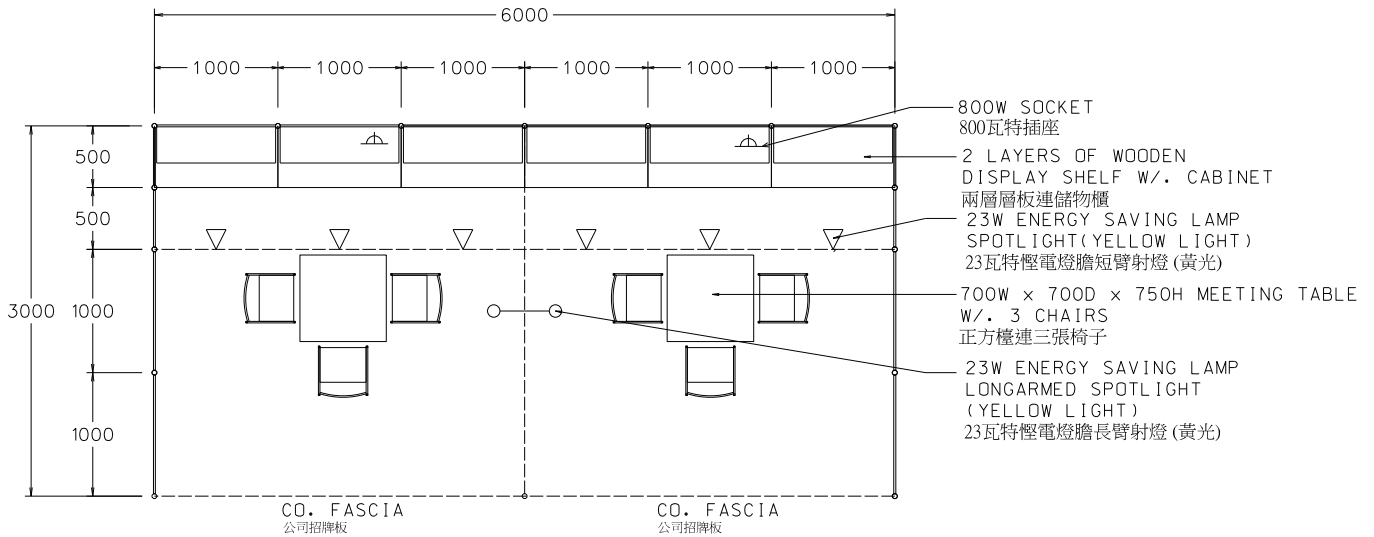

6M(W) x 3M(D) Standard Booth

六米(闊)乘三米(深)標準攤位

PLAN

ELEVATION

PERSPECTIVE

BOOTH SPECIFICATIONS		QTY.
	1000W x 500D x 750H CABINET 儲物櫃	6
	3000W x 300D WOODEN DISPLAY SHELF 陳列架	4
	700W x 700D x 750H MEETING TABLE 正方檯	2
	BLACK LEATHER CHAIR 椅子	6
	23W ENERGY SAVING LAMP SPOTLIGHT (YELLOW LIGHT) 23瓦特燈電燈膽短臂射燈 (黃光)	6
	23W ENERGY SAVING LAMP LONGARMED SPOTLIGHT (YELLOW LIGHT) 23瓦特燈電燈膽長臂射燈 (黃光)	2
	800W SOCKET 插座	2
	CEILING BEAM 天花橫樑	9M
	RUBBISH BIN & CARPET (18sqm.) 垃圾桶 & 地毯	

6M(W) x 3M(D) Standard Booth (Left Corner)

六米(闊)乘三米(深)標準攤位(左邊角位)

BOOTH SPECIFICATIONS		QTY.
	1000W x 500D x 750H CABINET 儲物櫃	6
	3000W x 300D WOODEN DISPLAY SHELF 陳列架	4
	700W x 700D x 750H MEETING TABLE 正方檯	2
	BLACK LEATHER CHAIR 椅子	6
	23W ENERGY SAVING LAMP SPOTLIGHT(YELLOW LIGHT) 23瓦特電燈膽短臂射燈 (黃光)	6
	23W ENERGY SAVING LAMP LONGARMED SPOTLIGHT (YELLOW LIGHT) 23瓦特電燈膽長臂射燈 (黃光)	2
	800W SOCKET 插座	2
	CEILING BEAM 天花橫樑	9M
	RUBBISH BIN & CARPET (18sqm.) 垃圾桶 & 地毯	

6M(W) x 3M(D) Standard Booth (Right Corner)

六米(闊)乘三米(深)標準攤位(右邊角位)

BOOTH SPECIFICATIONS		QTY.
	1000W x 500D x 750H CABINET 儲物櫃	6
	3000W x 300D WOODEN DISPLAY SHELF 陳列架	4
	700W x 700D x 750H MEETING TABLE 正方檯	2
	BLACK LEATHER CHAIR 椅子	6
	23W ENERGY SAVING LAMP SPOTLIGHT(YELLOW LIGHT) 23瓦特慳電燈膽短臂射燈 (黃光)	6
	23W ENERGY SAVING LAMP LONGARMED SPOTLIGHT (YELLOW LIGHT) 23瓦特慳電燈膽長臂射燈 (黃光)	2
	800W SOCKET 插座	2
	CEILING BEAM 天花橫樑	9M
	RUBBISH BIN & CARPET (18sqm.) 垃圾桶 & 地毯	