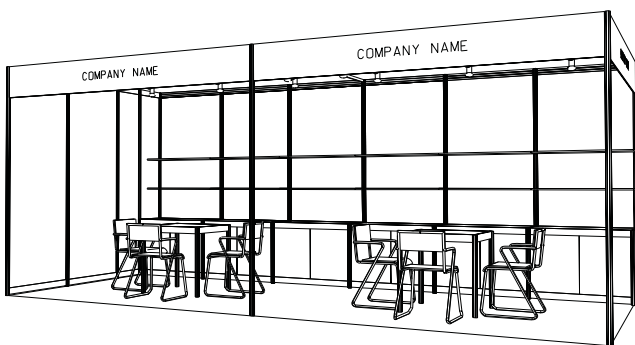

6M(W) x 3M(D) Standard Booth

六米(闊)乘三米(深)標準攤位

PLAN

ELEVATION

PERSPECTIVE

BOOTH SPECIFICATIONS		QTY.
	1000W x 500D x 750H CABINET 儲物櫃	6
	3000W x 300D WOODEN DISPLAY SHELF 陳列架	4
	700W x 700D x 750H MEETING TABLE 正方檯	2
	BLACK LEATHER CHAIR 椅子	6
	23W ENERGY SAVING LAMP SPOTLIGHT (YELLOW LIGHT) 23瓦特燈電燈膽短臂射燈 (黃光)	6
	23W ENERGY SAVING LAMP LONGARMED SPOTLIGHT (YELLOW LIGHT) 23瓦特燈電燈膽長臂射燈 (黃光)	2
	800W SOCKET 插座	2
	CEILING BEAM 天花橫樑	9M
	RUBBISH BIN & CARPET (18sqm.) 垃圾桶 & 地毯	

6M(W) x 3M(D) Standard Booth (Left Corner)

六米(闊)乘三米(深)標準攤位(左邊角位)

BOOTH SPECIFICATIONS		QTY.
	1000W x 500D x 750H CABINET 儲物櫃	6
	3000W x 300D WOODEN DISPLAY SHELF 陳列架	4
	700W x 700D x 750H MEETING TABLE 正方檯	2
	BLACK LEATHER CHAIR 椅子	6
	23W ENERGY SAVING LAMP SPOTLIGHT(YELLOW LIGHT) 23瓦特電燈膽短臂射燈 (黃光)	6
	23W ENERGY SAVING LAMP LONGARMED SPOTLIGHT (YELLOW LIGHT) 23瓦特電燈膽長臂射燈 (黃光)	2
	800W SOCKET 插座	2
	CEILING BEAM 天花橫樑	9M
	RUBBISH BIN & CARPET (18sqm.) 垃圾桶 & 地毯	

6M(W) x 3M(D) Standard Booth (Right Corner)

六米(闊)乘三米(深)標準攤位(右邊角位)

BOOTH SPECIFICATIONS		QTY.
	1000W x 500D x 750H CABINET 儲物櫃	6
	3000W x 300D WOODEN DISPLAY SHELF 陳列架	4
	700W x 700D x 750H MEETING TABLE 正方檯	2
	BLACK LEATHER CHAIR 椅子	6
	23W ENERGY SAVING LAMP SPOTLIGHT(YELLOW LIGHT) 23瓦特慳電燈膽短臂射燈 (黃光)	6
	23W ENERGY SAVING LAMP LONGARMED SPOTLIGHT (YELLOW LIGHT) 23瓦特慳電燈膽長臂射燈 (黃光)	2
	800W SOCKET 插座	2
	CEILING BEAM 天花橫樑	9M
	RUBBISH BIN & CARPET (18sqm.) 垃圾桶 & 地毯	