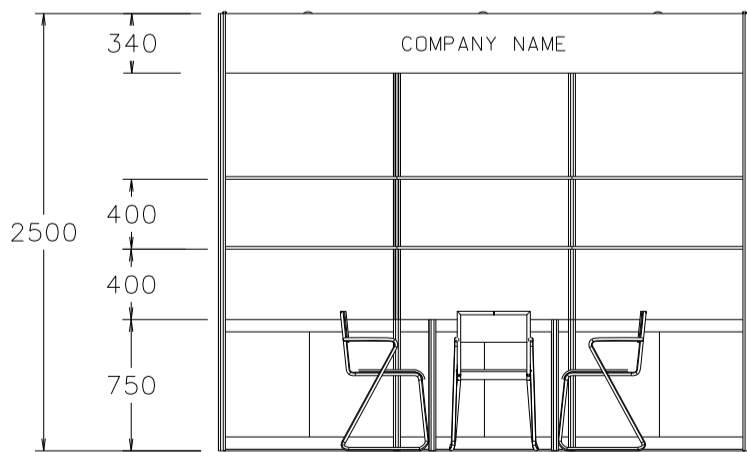

3M(W) x 3M(D) Standard Booth

三米(闊)乘三米(深)標準攤位

PLAN

PERSPECTIVE

ELEVATION

| BOOTH SPECIFICATIONS | | QTY. |
|----------------------|--|------|
| | 1000W x 500D x 750H CABINET 儲物櫃 | 3 |
| | 3000W x 300D WOODEN DISPLAY SHELF 陳列架 | 2 |
| | 700W x 700D x 750H MEETING TABLE 正方檯 | 1 |
| | BLACK LEATHER CHAIR 椅子 | 3 |
| | 13W LED LAMP SPOTLIGHT (YELLOW LIGHT) 13瓦特LED燈膽短臂射燈 (黃光) | 3 |
| | 13W LED LAMP LONGARMED SPOTLIGHT (YELLOW LIGHT) 13瓦特LED燈膽長臂射燈 (黃光) | 1 |
| | 800W SOCKET 插座 | 1 |
| | CEILING BEAM 天花橫樑 | 3M |
| | RUBBISH BIN & CARPET (9sqm.) 垃圾桶 & 地毯 | |

*The Hong Kong Trade Development Council reserves the right to change the configuration if necessary.

*如有需要，香港貿易發展局有權更改攤位結構。