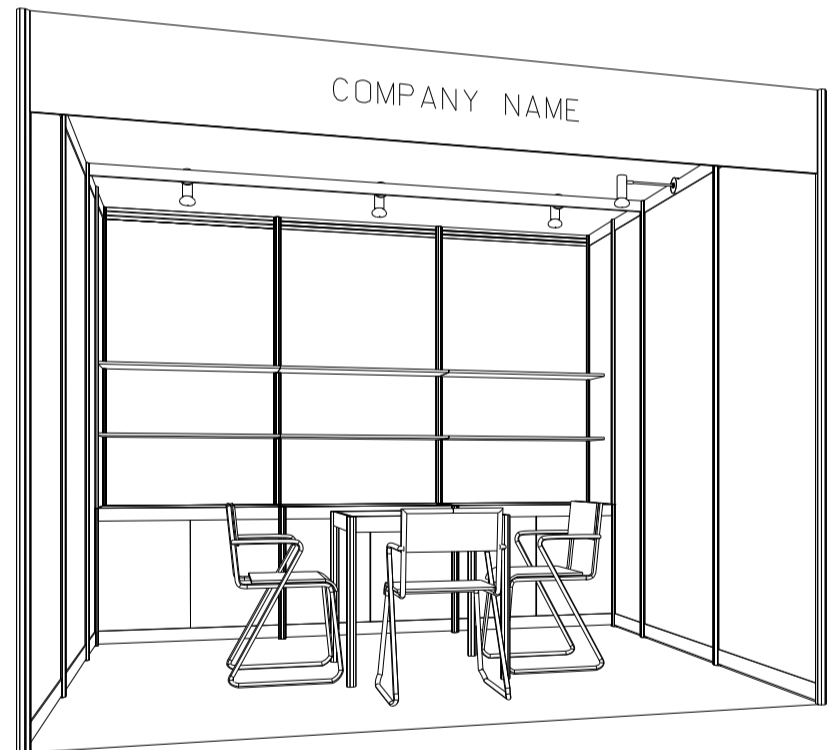

3M(W) x 3M(D) Standard Booth

三米(闊)乘三米(深)標準攤位

PLAN

PERSPECTIVE

ELEVATION

| BOOTH SPECIFICATIONS | | QTY. |
|----------------------|--|------|
| | 1000W x 500D x 750H CABINET 儲物櫃 | 3 |
| | 3000W x 300D WOODEN DISPLAY SHELF 陳列架 | 2 |
| | 700W x 700D x 750H MEETING TABLE 正方檯 | 1 |
| | BLACK LEATHER CHAIR 椅子 | 3 |
| | 13W LED LAMP SPOTLIGHT (YELLOW LIGHT) 13瓦特LED燈膽短臂射燈 (黃光) | 3 |
| | 13W LED LAMP LONGARMED SPOTLIGHT (YELLOW LIGHT) 13瓦特LED燈膽長臂射燈 (黃光) | 1 |
| | 800W SOCKET 插座 | 1 |
| | CEILING BEAM 天花橫樑 | 3M |
| | RUBBISH BIN & CARPET (9sqm.) 垃圾桶 & 地毯 | |

*The Hong Kong Trade Development Council reserves the right to change the configuration if necessary.

*如有需要，香港貿易發展局有權更改攤位結構。