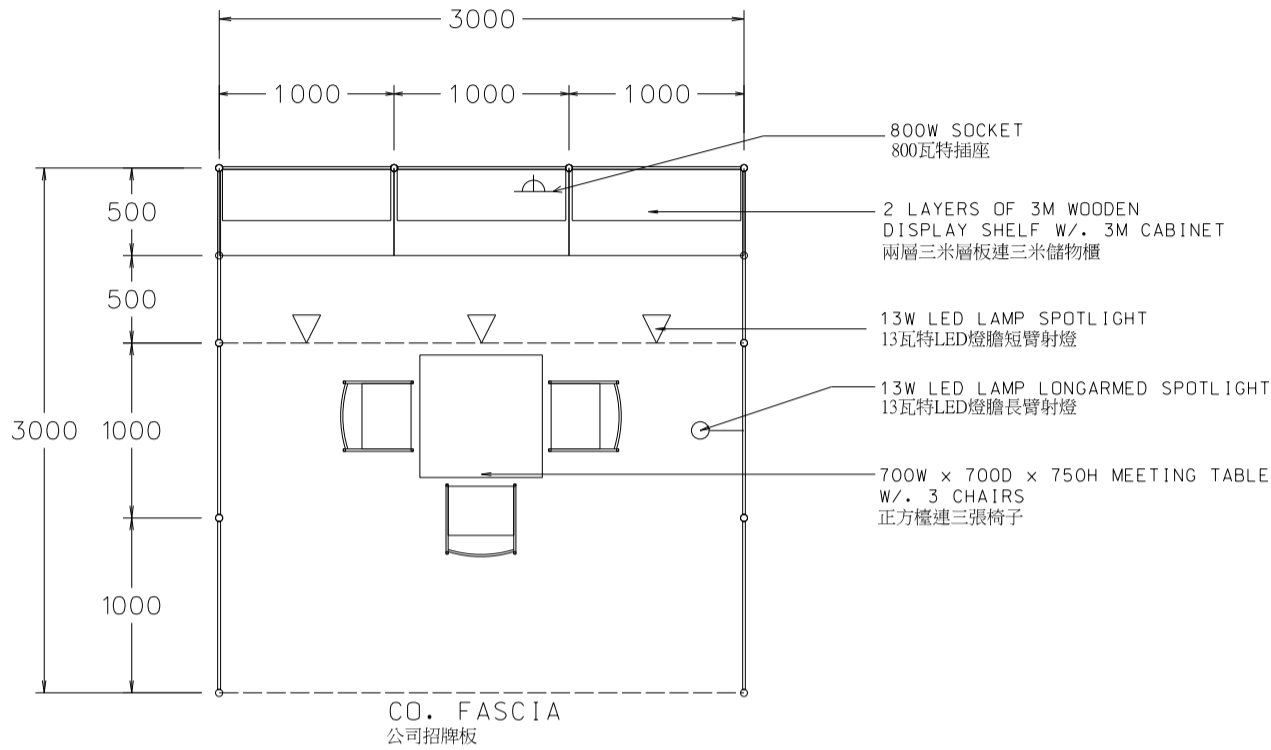

3M(W) x 3M(D) Standard Booth

三米(闊)乘三米(深)標準攤位

PLAN

PERSPECTIVE

ELEVATION

| BOOTH SPECIFICATIONS | | QTY. |
|----------------------|--|------|
| | 1000W x 500D x 750H CABINET 儲物櫃 | 3 |
| | 3000W x 300D WOODEN DISPLAY SHELF 陳列架 | 2 |
| | 700W x 700D x 750H MEETING TABLE 正方檯 | 1 |
| | BLACK LEATHER CHAIR 椅子 | 3 |
| | 13W LED LAMP SPOTLIGHT (YELLOW LIGHT) 13瓦特LED燈膽短臂射燈 (黃光) | 3 |
| | 13W LED LAMP LONGARMED SPOTLIGHT (YELLOW LIGHT) 13瓦特LED燈膽長臂射燈 (黃光) | 1 |
| | 800W SOCKET 插座 | 1 |
| | CEILING BEAM 天花橫樑 | 3M |
| | RUBBISH BIN & CARPET (9sqm.) 垃圾桶 & 地毯 | |