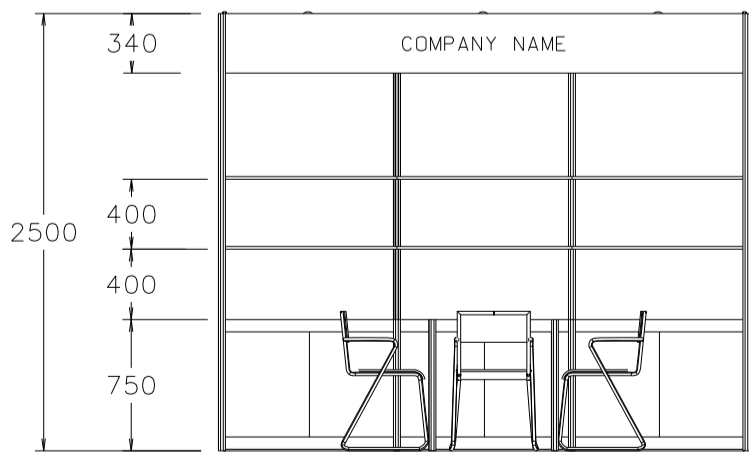

3M(W) x 3M(D) Standard Booth (Left Corner)

三米(闊)乘三米(深)標準攤位(左邊角位)

BOOTH SPECIFICATIONS		QTY.
	1000W x 500D x 750H CABINET 儲物櫃	3
	3000W x 300D WOODEN DISPLAY SHELF 陳列架	2
	700W x 700D x 750H MEETING TABLE 正方檯	1
	BLACK LEATHER CHAIR 椅子	3
	13W LED LAMP SPOTLIGHT (YELLOW LIGHT) 13瓦特LED燈膽短臂射燈 (黃光)	3
	13W LED LAMP LONGARMED SPOTLIGHT (YELLOW LIGHT) 13瓦特LED燈膽長臂射燈 (黃光)	1
	800W SOCKET 插座	1
	CEILING BEAM 天花橫樑	3M
	RUBBISH BIN & CARPET (9sqm.) 垃圾桶 & 地毯	

*The Hong Kong Trade Development Council reserves the right to change the configuration if necessary.

*如有需要，香港貿易發展局有權更改攤位結構。