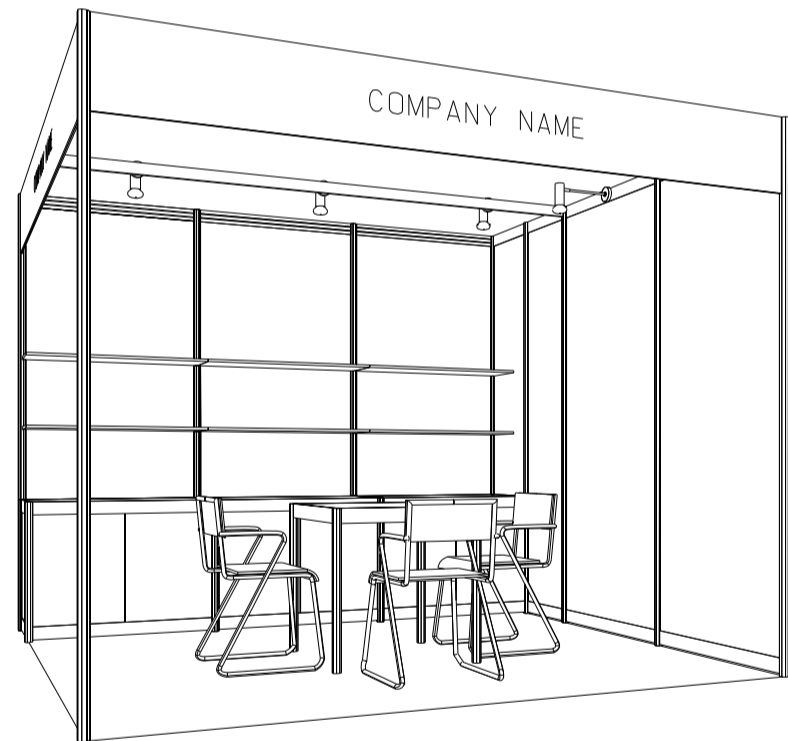

3M(W) x 3M(D) Standard Booth (Left Corner)

三米(闊)乘三米(深)標準攤位(左邊角位)

BOOTH SPECIFICATIONS		QTY.
	1000W x 500D x 750H CABINET 儲物櫃	3
	3000W x 300D WOODEN DISPLAY SHELF 陳列架	2
	700W x 700D x 750H MEETING TABLE 正方檯	1
	BLACK LEATHER CHAIR 椅子	3
	13W LED LAMP SPOTLIGHT (YELLOW LIGHT) 13瓦特LED燈膽短臂射燈 (黃光)	3
	13W LED LAMP LONGARMED SPOTLIGHT (YELLOW LIGHT) 13瓦特LED燈膽長臂射燈 (黃光)	1
	800W SOCKET 插座	1
	CEILING BEAM 天花橫樑	3M
	RUBBISH BIN & CARPET (9sqm.) 垃圾桶 & 地毯	

*The Hong Kong Trade Development Council reserves the right to change the configuration if necessary.

*如有需要，香港貿易發展局有權更改攤位結構。