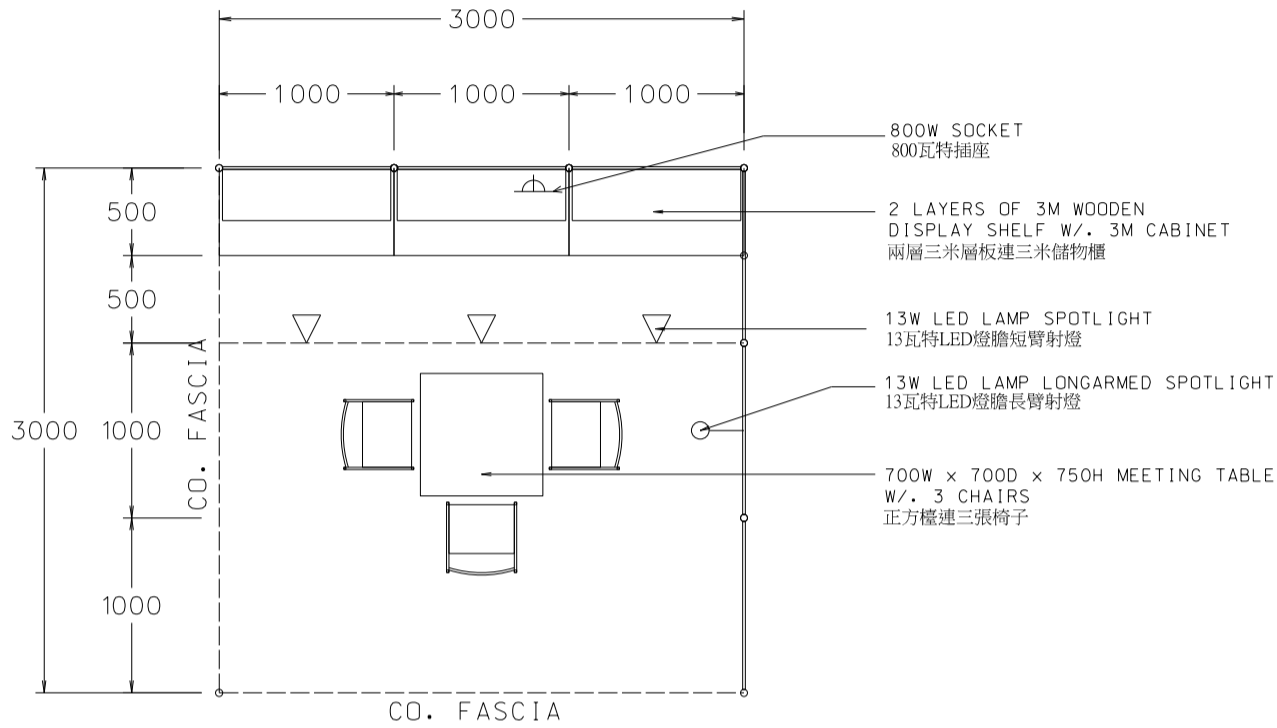

3M(W) x 3M(D) Standard Booth (Left Corner)

三米(闊)乘三米(深)標準攤位(左邊角位)

BOOTH SPECIFICATIONS		QTY.
	1000W x 500D x 750H CABINET 儲物櫃	3
	3000W x 300D WOODEN DISPLAY SHELF 陳列架	2
	700W x 700D x 750H MEETING TABLE 正方檯	1
	BLACK LEATHER CHAIR 椅子	3
	13W LED LAMP SPOTLIGHT (YELLOW LIGHT) 13瓦特LED燈膽短臂射燈 (黃光)	3
	13W LED LAMP LONGARMED SPOTLIGHT (YELLOW LIGHT) 13瓦特LED燈膽長臂射燈 (黃光)	1
	800W SOCKET 插座	1
	CEILING BEAM 天花橫樑	3M
	RUBBISH BIN & CARPET (9sqm.) 垃圾桶 & 地毯	