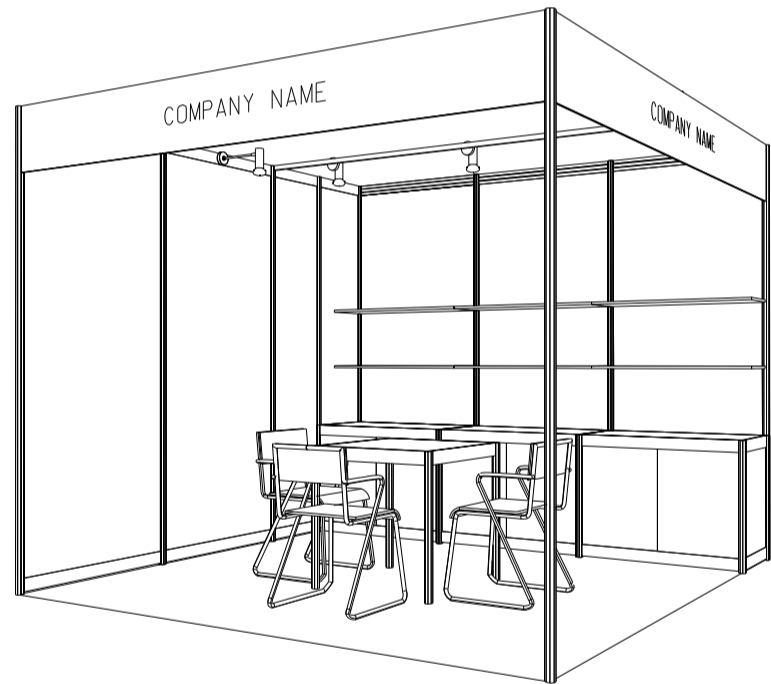

3M(W) x 3M(D) Standard Booth (Right Corner)

三米(闊)乘三米(深)標準攤位(右邊角位)

PLAN

PERSPECTIVE

ELEVATION

BOOTH SPECIFICATIONS		QTY.
	1000W x 500D x 750H CABINET 儲物櫃	3
	3000W x 300D WOODEN DISPLAY SHELF 陳列架	2
	700W x 700D x 750H MEETING TABLE 正方檯	1
	BLACK LEATHER CHAIR 椅子	3
	13W LED LAMP SPOTLIGHT (YELLOW LIGHT) 13瓦特LED燈膽短臂射燈 (黃光)	3
	13W LED LAMP LONGARMED SPOTLIGHT (YELLOW LIGHT) 13瓦特LED燈膽長臂射燈 (黃光)	1
	800W SOCKET 插座	1
	CEILING BEAM 天花橫樑	3M
	RUBBISH BIN & CARPET (9sqm.) 垃圾桶 & 地毯	

*The Hong Kong Trade Development Council reserves the right to change the configuration if necessary.

*如有需要，香港貿易發展局有權更改攤位結構。