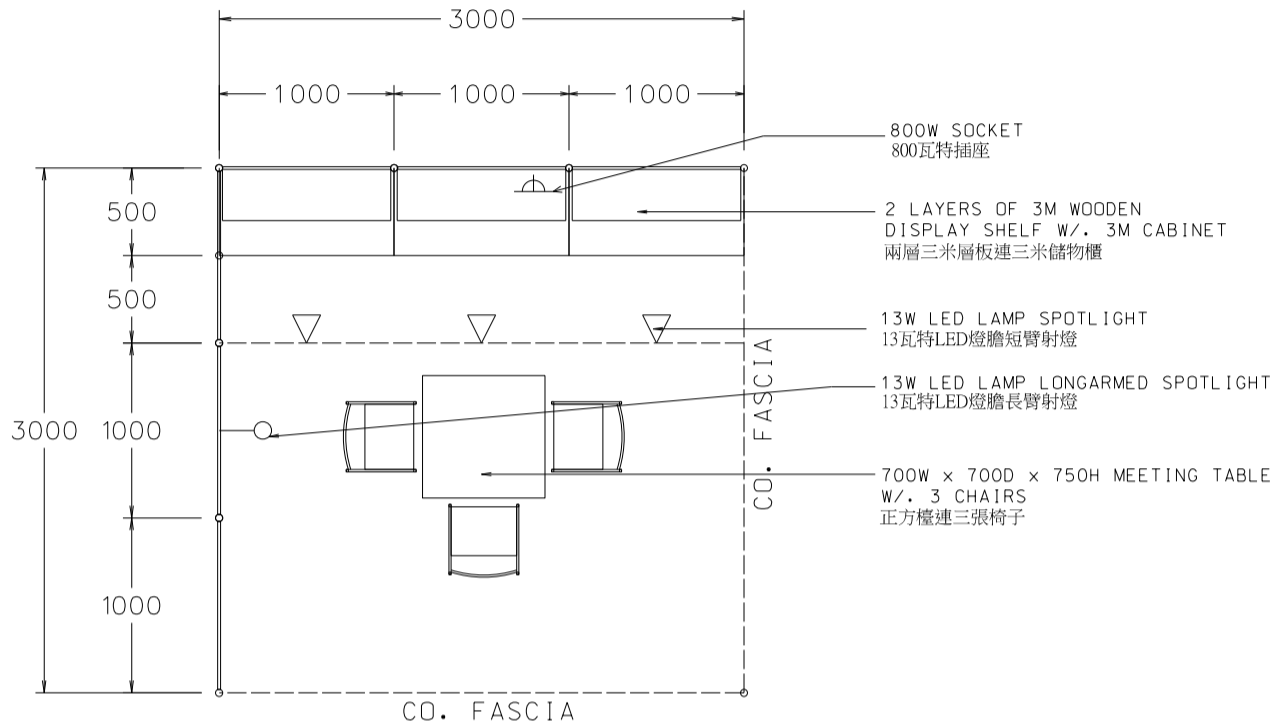

3M(W) x 3M(D) Standard Booth (Right Corner)

三米(闊)乘三米(深)標準攤位(右邊角位)

PLAN

PERSPECTIVE

ELEVATION

BOOTH SPECIFICATIONS		QTY.
	1000W x 500D x 750H CABINET 儲物櫃	3
	3000W x 300D WOODEN DISPLAY SHELF 陳列架	2
	700W x 700D x 750H MEETING TABLE 正方檯	1
	BLACK LEATHER CHAIR 椅子	3
	13W LED LAMP SPOTLIGHT (YELLOW LIGHT) 13瓦特LED燈膽短臂射燈 (黃光)	3
	13W LED LAMP LONGARMED SPOTLIGHT (YELLOW LIGHT) 13瓦特LED燈膽長臂射燈 (黃光)	1
	800W SOCKET 插座	1
	CEILING BEAM 天花橫樑	3M
	RUBBISH BIN & CARPET (9sqm.) 垃圾桶 & 地毯	