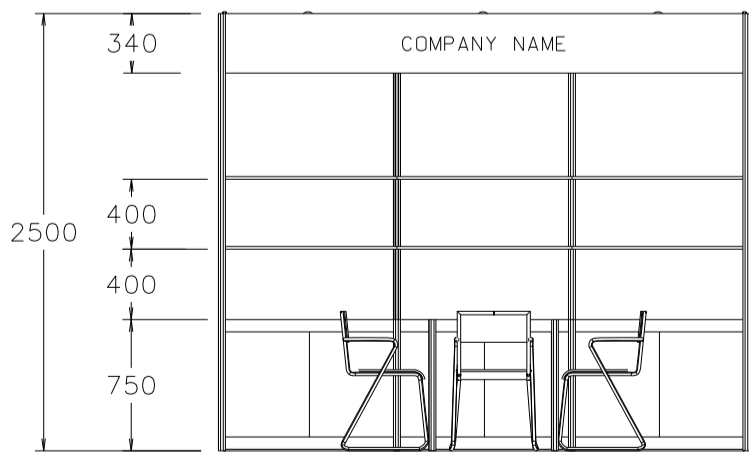

3M(W) x 3M(D) Standard Booth (Right Corner)

三米(闊)乘三米(深)標準攤位(右邊角位)

PLAN

PERSPECTIVE

ELEVATION

BOOTH SPECIFICATIONS		QTY.
	1000W x 500D x 750H CABINET 儲物櫃	3
	3000W x 300D WOODEN DISPLAY SHELF 陳列架	2
	700W x 700D x 750H MEETING TABLE 正方檯	1
	BLACK LEATHER CHAIR 椅子	3
	13W LED LAMP SPOTLIGHT (YELLOW LIGHT) 13瓦特LED燈膽短臂射燈 (黃光)	3
	13W LED LAMP LONGARMED SPOTLIGHT (YELLOW LIGHT) 13瓦特LED燈膽長臂射燈 (黃光)	1
	800W SOCKET 插座	1
	CEILING BEAM 天花橫樑	3M
	RUBBISH BIN & CARPET (9sqm.) 垃圾桶 & 地毯	

*The Hong Kong Trade Development Council reserves the right to change the configuration if necessary.

*如有需要，香港貿易發展局有權更改攤位結構。