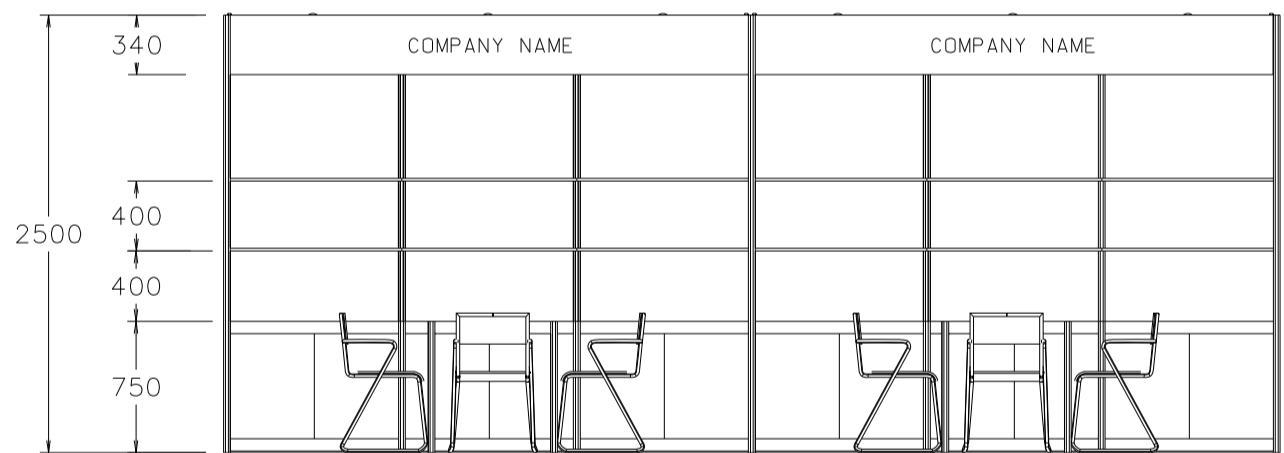

6M(W) x 3M(D) Standard Booth

六米(闊)乘三米(深)標準攤位

PLAN

ELEVATION

PERSPECTIVE

BOOTH SPECIFICATIONS		QTY.
	1000W x 500D x 750H CABINET 儲物櫃	6
	3000W x 300D WOODEN DISPLAY SHELF 陳列架	4
	700W x 700D x 750H MEETING TABLE 正方檯	2
	BLACK LEATHER CHAIR 椅子	6
	13W LED LAMP SPOTLIGHT (YELLOW LIGHT) 13瓦特LED燈膽短臂射燈 (黃光)	6
	13W LED LAMP LONGARMED SPOTLIGHT (YELLOW LIGHT) 13瓦特LED燈膽長臂射燈 (黃光)	2
	800W SOCKET 插座	2
	CEILING BEAM 天花橫樑	9M
	RUBBISH BIN & CARPET (18sqm.) 垃圾桶 & 地毯	