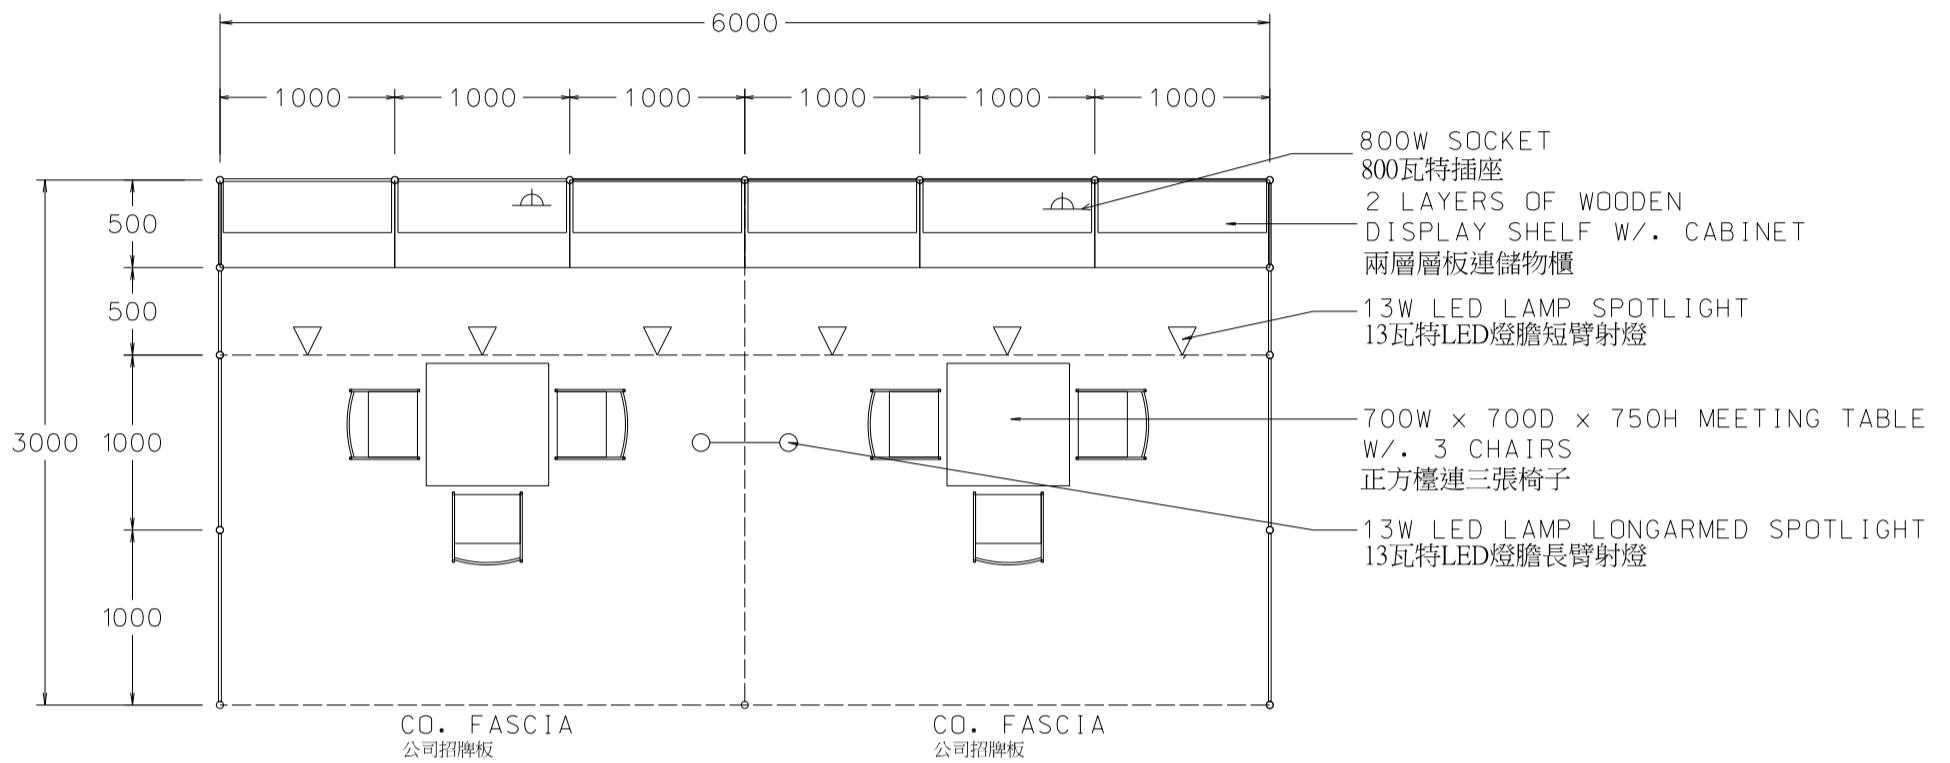

6M(W) x 3M(D) Standard Booth

六米(闊)乘三米(深)標準攤位

PLAN

ELEVATION

PERSPECTIVE

BOOTH SPECIFICATIONS		QTY.
	1000W x 500D x 750H CABINET 儲物櫃	6
	3000W x 300D WOODEN DISPLAY SHELF 陳列架	4
	700W x 700D x 750H MEETING TABLE 正方檯	2
	BLACK LEATHER CHAIR 椅子	6
	13W LED LAMP SPOTLIGHT (YELLOW LIGHT) 13瓦特LED燈膽短臂射燈 (黃光)	6
	13W LED LAMP LONGARMED SPOTLIGHT (YELLOW LIGHT) 13瓦特LED燈膽長臂射燈 (黃光)	2
	800W SOCKET 插座	2
	CEILING BEAM 天花橫樑	9M
	RUBBISH BIN & CARPET (18sqm.) 垃圾桶 & 地毯	