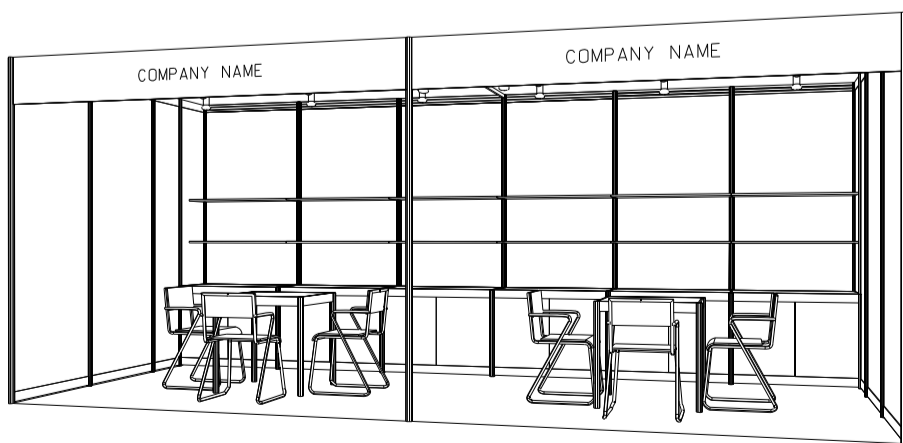

6M(W) x 3M(D) Standard Booth

六米(闊)乘三米(深)標準攤位

PLAN

ELEVATION

PERSPECTIVE

BOOTH SPECIFICATIONS		QTY.
	1000W x 500D x 750H CABINET 儲物櫃	6
	3000W x 300D WOODEN DISPLAY SHELF 陳列架	4
	700W x 700D x 750H MEETING TABLE 正方檯	2
	BLACK LEATHER CHAIR 椅子	6
	13W LED LAMP SPOTLIGHT (YELLOW LIGHT) 13瓦特LED燈膽短臂射燈 (黃光)	6
	13W LED LAMP LONGARMED SPOTLIGHT (YELLOW LIGHT) 13瓦特LED燈膽長臂射燈 (黃光)	2
	800W SOCKET 插座	2
	CEILING BEAM 天花橫樑	9M
	RUBBISH BIN & CARPET (18sqm.) 垃圾桶 & 地毯	