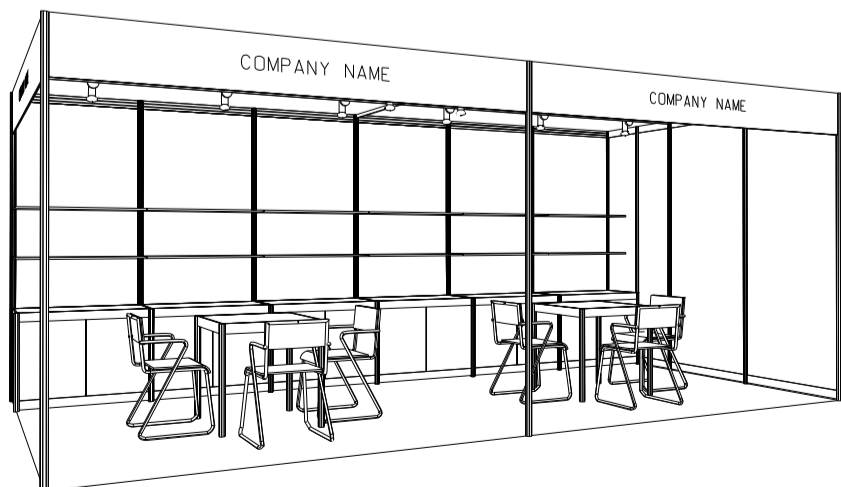

6M(W) x 3M(D) Standard Booth (Left Corner)

六米(闊)乘三米(深)標準攤位(左邊角位)

BOOTH SPECIFICATIONS		QTY.
	1000W x 500D x 750H CABINET 儲物櫃	6
	3000W x 300D WOODEN DISPLAY SHELF 陳列架	4
	700W x 700D x 750H MEETING TABLE 正方檯	2
	BLACK LEATHER CHAIR 椅子	6
	13W LED LAMP SPOTLIGHT (YELLOW LIGHT) 13瓦特LED燈膽短臂射燈 (黃光)	6
	13W LED LAMP LONGARMED SPOTLIGHT (YELLOW LIGHT) 13瓦特LED燈膽長臂射燈 (黃光)	2
	800W SOCKET 插座	2
	CEILING BEAM 天花橫樑	9M
	RUBBISH BIN & CARPET (18sqm.) 垃圾桶 & 地毯	