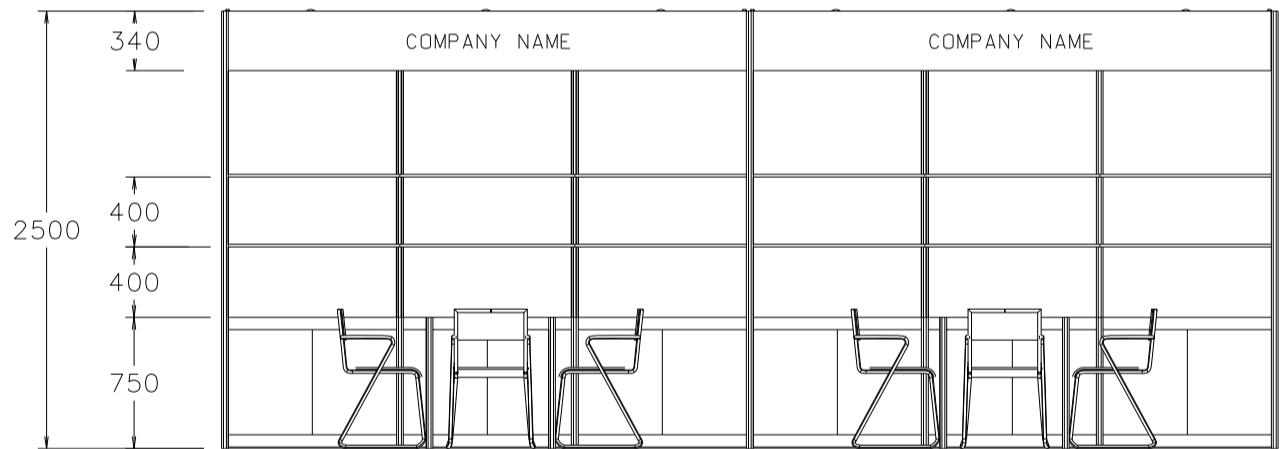

6M(W) x 3M(D) Standard Booth (Left Corner)

六米(闊)乘三米(深)標準攤位(左邊角位)

BOOTH SPECIFICATIONS		QTY.
	1000W x 500D x 750H CABINET 儲物櫃	6
	3000W x 300D WOODEN DISPLAY SHELF 陳列架	4
	700W x 700D x 750H MEETING TABLE 正方檯	2
	BLACK LEATHER CHAIR 椅子	6
	13W LED LAMP SPOTLIGHT (YELLOW LIGHT) 13瓦特LED燈膽短臂射燈 (黃光)	6
	13W LED LAMP LONGARMED SPOTLIGHT (YELLOW LIGHT) 13瓦特LED燈膽長臂射燈 (黃光)	2
	800W SOCKET 插座	2
	CEILING BEAM 天花橫樑	9M
	RUBBISH BIN & CARPET (18sqm.) 垃圾桶 & 地毯	