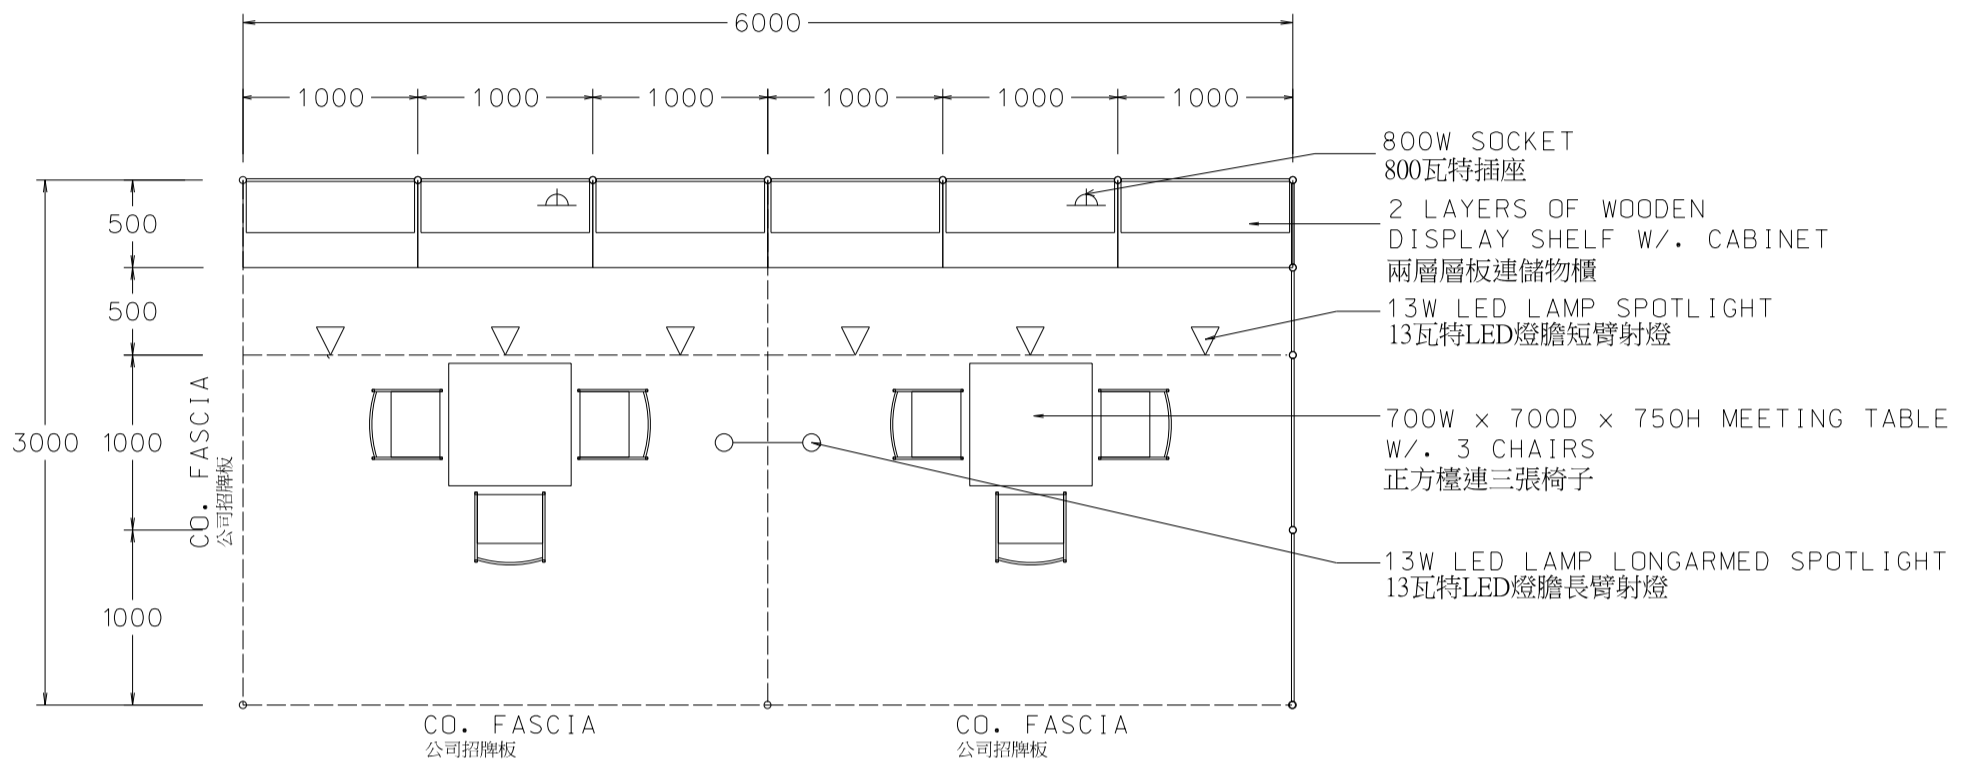

6M(W) x 3M(D) Standard Booth (Left Corner)

六米(闊)乘三米(深)標準攤位(左邊角位)

BOOTH SPECIFICATIONS		QTY.
	1000W x 500D x 750H CABINET 儲物櫃	6
	3000W x 300D WOODEN DISPLAY SHELF 陳列架	4
	700W x 700D x 750H MEETING TABLE 正方檯	2
	BLACK LEATHER CHAIR 椅子	6
	13W LED LAMP SPOTLIGHT (YELLOW LIGHT) 13瓦特LED燈膽短臂射燈 (黃光)	6
	13W LED LAMP LONGARMED SPOTLIGHT (YELLOW LIGHT) 13瓦特LED燈膽長臂射燈 (黃光)	2
	800W SOCKET 插座	2
	CEILING BEAM 天花橫樑	9M
	RUBBISH BIN & CARPET (18sqm.) 垃圾桶 & 地毯	