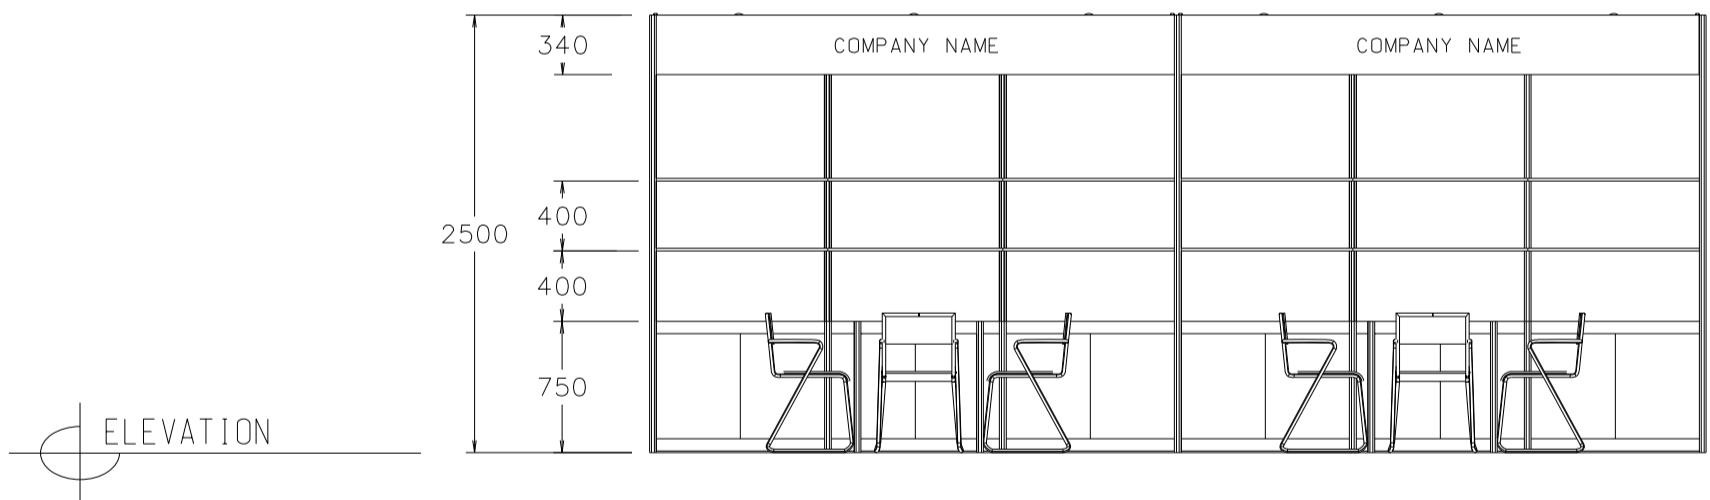

### 6M(W) x 3M(D) Standard Booth (Right Corner)

六米(闊)乘三米(深)標準攤位(右邊角位)

BOOTH SPECIFICATIONS		QTY.
	1000W x 500D x 750H CABINET 儲物櫃	6
	3000W x 300D WOODEN DISPLAY SHELF 陳列架	4
	700W x 700D x 750H MEETING TABLE 正方檯	2
	BLACK LEATHER CHAIR 椅子	6
	13W LED LAMP SPOTLIGHT (YELLOW LIGHT) 13瓦特LED燈膽短臂射燈 (黃光)	6
	13W LED LAMP LONGARMED SPOTLIGHT (YELLOW LIGHT) 13瓦特LED燈膽長臂射燈 (黃光)	2
	800W SOCKET 插座	2
	CEILING BEAM 天花橫樑	9M
	RUBBISH BIN & CARPET (18sqm.) 垃圾桶 & 地毯	