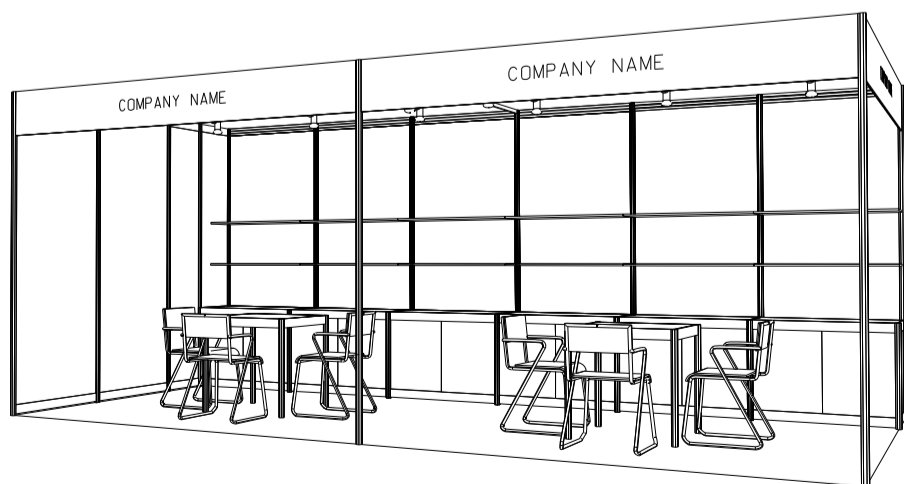

### 6M(W) x 3M(D) Standard Booth (Right Corner)

六米(闊)乘三米(深)標準攤位(右邊角位)

BOOTH SPECIFICATIONS		QTY.
	1000W x 500D x 750H CABINET 儲物櫃	6
	3000W x 300D WOODEN DISPLAY SHELF 陳列架	4
	700W x 700D x 750H MEETING TABLE 正方檯	2
	BLACK LEATHER CHAIR 椅子	6
	13W LED LAMP SPOTLIGHT (YELLOW LIGHT) 13瓦特LED燈膽短臂射燈 (黃光)	6
	13W LED LAMP LONGARMED SPOTLIGHT (YELLOW LIGHT) 13瓦特LED燈膽長臂射燈 (黃光)	2
	800W SOCKET 插座	2
	CEILING BEAM 天花橫樑	9M
	RUBBISH BIN & CARPET (18sqm.) 垃圾桶 & 地毯	