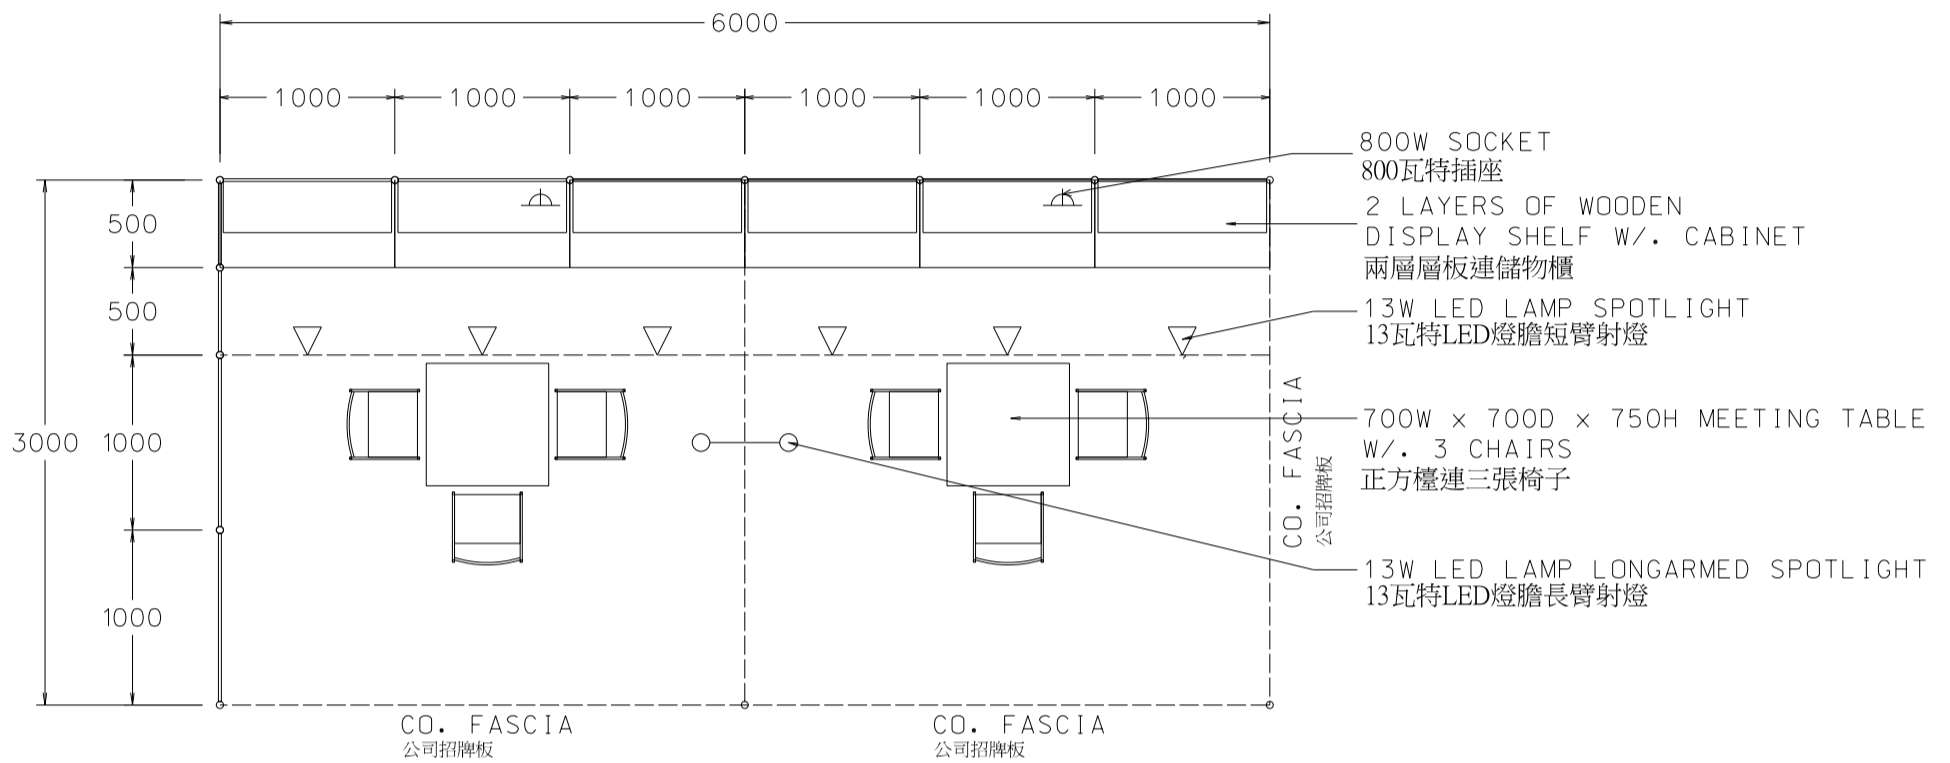

### 6M(W) x 3M(D) Standard Booth (Right Corner)

六米(闊)乘三米(深)標準攤位(右邊角位)

BOOTH SPECIFICATIONS		QTY.
	1000W x 500D x 750H CABINET 儲物櫃	6
	3000W x 300D WOODEN DISPLAY SHELF 陳列架	4
	700W x 700D x 750H MEETING TABLE 正方檯	2
	BLACK LEATHER CHAIR 椅子	6
	13W LED LAMP SPOTLIGHT (YELLOW LIGHT) 13瓦特LED燈膽短臂射燈 (黃光)	6
	13W LED LAMP LONGARMED SPOTLIGHT (YELLOW LIGHT) 13瓦特LED燈膽長臂射燈 (黃光)	2
	800W SOCKET 插座	2
	CEILING BEAM 天花橫樑	9M
	RUBBISH BIN & CARPET (18sqm.) 垃圾桶 & 地毯	