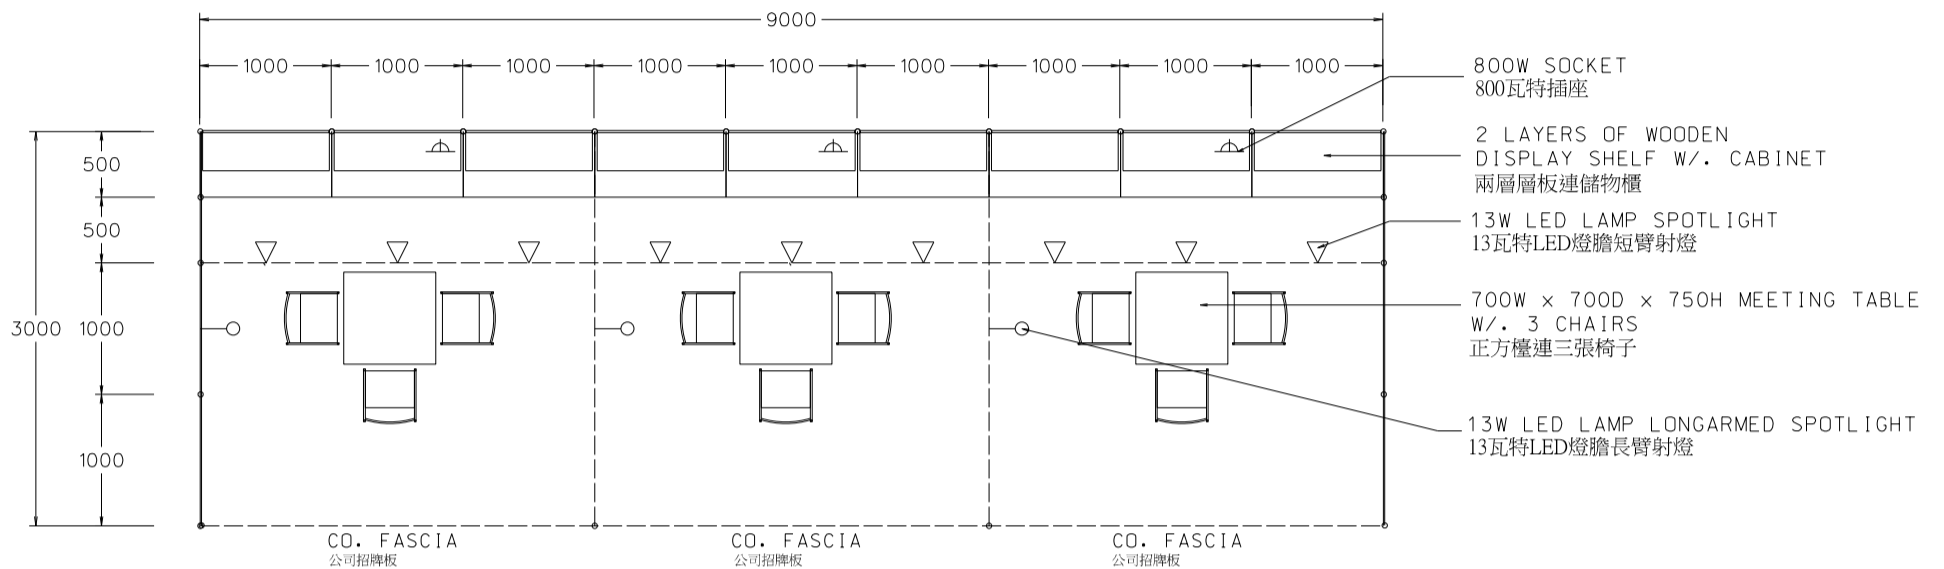

9M(W) x 3M(D) Standard Booth

九米(闊)乘三米(深)標準攤位

PLAN

ELEVATION

PERSPECTIVE

BOOTH SPECIFICATIONS		QTY.
	1000W x 500D x 750H CABINET 儲物櫃	9
	3000W x 300D WOODEN DISPLAY SHELF 陳列架	6
	700W x 700D x 750H MEETING TABLE 正方檯	3
	BLACK LEATHER CHAIR 椅子	9
	13W LED LAMP SPOTLIGHT (YELLOW LIGHT) 13瓦特LED燈膽短臂射燈 (黃光)	9
	13W LED LAMP LONGARMED SPOTLIGHT (YELLOW LIGHT) 13瓦特LED燈膽長臂射燈 (黃光)	3
	800W SOCKET 插座	3
	CEILING BEAM 天花橫樑	15M
	RUBBISH BIN & CARPET (27sqm.) 垃圾桶 & 地毯	