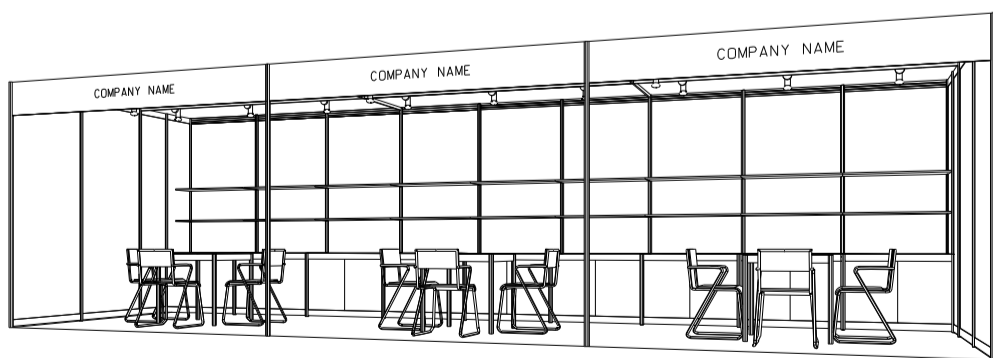

9M(W) x 3M(D) Standard Booth

九米(闊)乘三米(深)標準攤位

PLAN

ELEVATION

PERSPECTIVE

BOOTH SPECIFICATIONS		QTY.
	1000W x 500D x 750H CABINET 儲物櫃	9
	3000W x 300D WOODEN DISPLAY SHELF 陳列架	6
	700W x 700D x 750H MEETING TABLE 正方檯	3
	BLACK LEATHER CHAIR 椅子	9
	13W LED LAMP SPOTLIGHT (YELLOW LIGHT) 13瓦特LED燈膽短臂射燈 (黃光)	9
	13W LED LAMP LONGARMED SPOTLIGHT (YELLOW LIGHT) 13瓦特LED燈膽長臂射燈 (黃光)	3
	800W SOCKET 插座	3
	CEILING BEAM 天花橫樑	15M
	RUBBISH BIN & CARPET (27sqm.) 垃圾桶 & 地毯	

*The Hong Kong Trade Development Council reserves the right to change the configuration if necessary.

*如有需要，香港貿易發展局有權更改攤位結構。