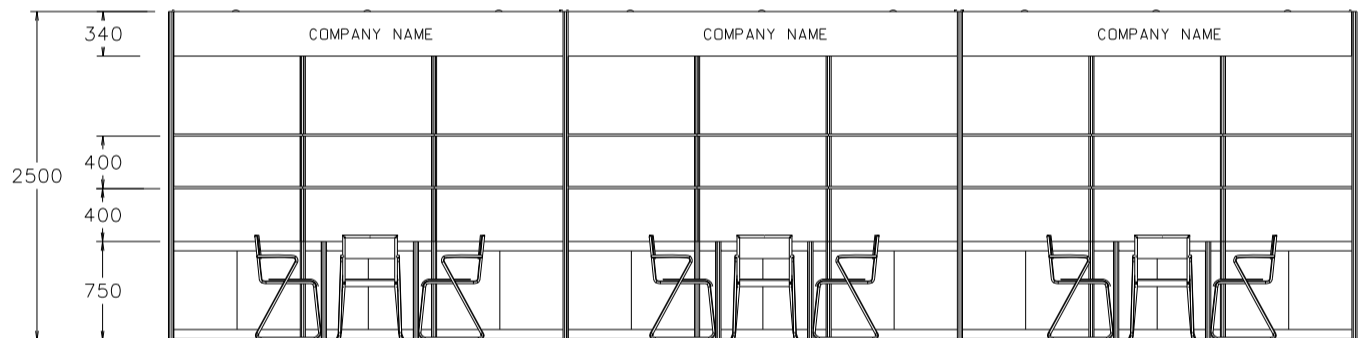

9M(W) x 3M(D) Standard Booth

九米(闊)乘三米(深)標準攤位

PLAN

ELEVATION

PERSPECTIVE

BOOTH SPECIFICATIONS		QTY.
	1000W x 500D x 750H CABINET 儲物櫃	9
	3000W x 300D WOODEN DISPLAY SHELF 陳列架	6
	700W x 700D x 750H MEETING TABLE 正方檯	3
	BLACK LEATHER CHAIR 椅子	9
	13W LED LAMP SPOTLIGHT (YELLOW LIGHT) 13瓦特LED燈膽短臂射燈 (黃光)	9
	13W LED LAMP LONGARMED SPOTLIGHT (YELLOW LIGHT) 13瓦特LED燈膽長臂射燈 (黃光)	3
	800W SOCKET 插座	3
	CEILING BEAM 天花橫樑	15M
	RUBBISH BIN & CARPET (27sqm.) 垃圾桶 & 地毯	