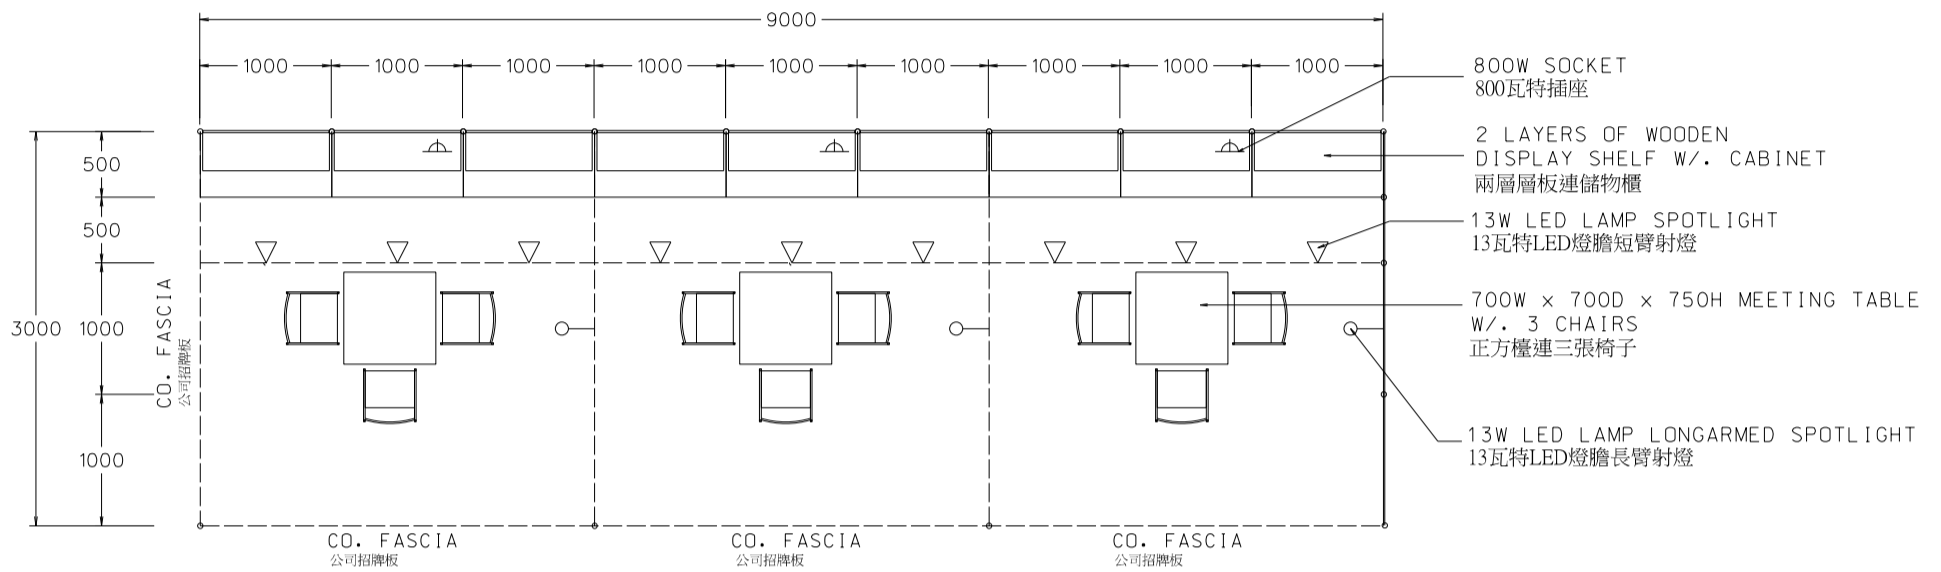

9M(W) x 3M(D) Standard Booth (Left Corner)

九米(闊)乘三米(深)標準攤位(左邊角位)

PLAN

ELEVATION

PERSPECTIVE

BOOTH SPECIFICATIONS		QTY.
	1000W x 500D x 750H CABINET 儲物櫃	9
	3000W x 300D WOODEN DISPLAY SHELF 陳列架	6
	700W x 700D x 750H MEETING TABLE 正方檯	3
	BLACK LEATHER CHAIR 椅子	9
	13W LED LAMP SPOTLIGHT (YELLOW LIGHT) 13瓦特LED燈膽短臂射燈 (黃光)	9
	13W LED LAMP LONGARMED SPOTLIGHT (YELLOW LIGHT) 13瓦特LED燈膽長臂射燈 (黃光)	3
	800W SOCKET 插座	3
	CEILING BEAM 天花橫樑	15M
	RUBBISH BIN & CARPET (27sqm.) 垃圾桶 & 地毯	