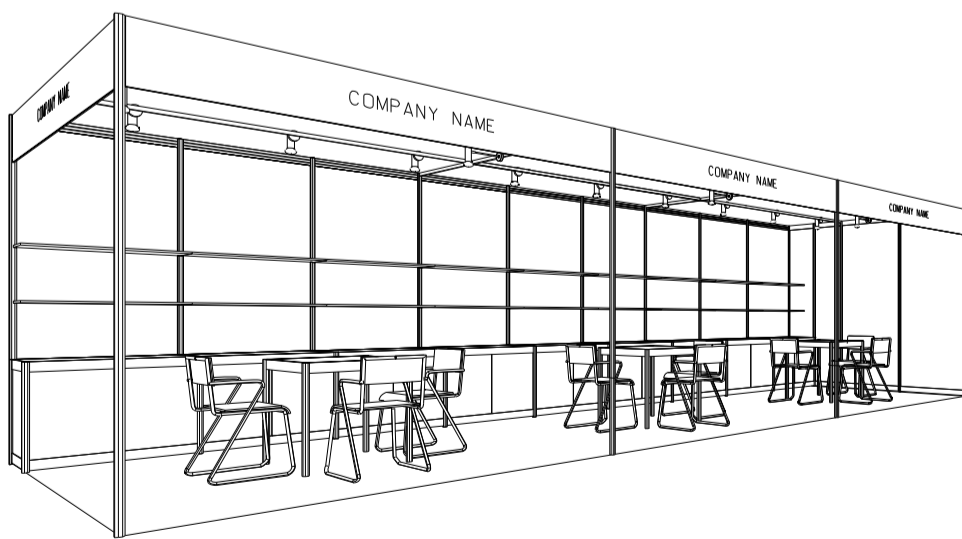

9M(W) x 3M(D) Standard Booth (Left Corner)

九米(闊)乘三米(深)標準攤位(左邊角位)

PLAN

ELEVATION

PERSPECTIVE

BOOTH SPECIFICATIONS		QTY.
	1000W x 500D x 750H CABINET 儲物櫃	9
	3000W x 300D WOODEN DISPLAY SHELF 陳列架	6
	700W x 700D x 750H MEETING TABLE 正方檯	3
	BLACK LEATHER CHAIR 椅子	9
	13W LED LAMP SPOTLIGHT (YELLOW LIGHT) 13瓦特LED燈膽短臂射燈 (黃光)	9
	13W LED LAMP LONGARMED SPOTLIGHT (YELLOW LIGHT) 13瓦特LED燈膽長臂射燈 (黃光)	3
	800W SOCKET 插座	3
	CEILING BEAM 天花橫樑	15M
	RUBBISH BIN & CARPET (27sqm.) 垃圾桶 & 地毯	