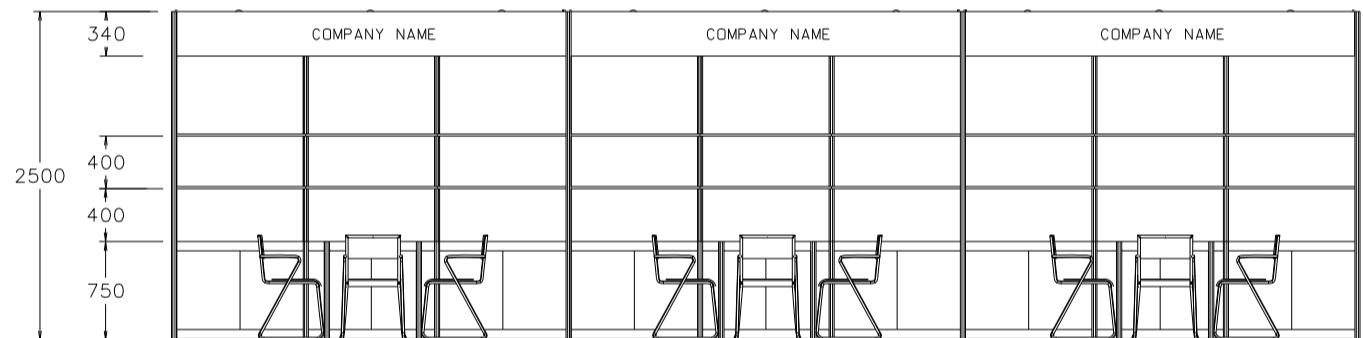

9M(W) x 3M(D) Standard Booth (Left Corner)

九米(闊)乘三米(深)標準攤位(左邊角位)

PLAN

ELEVATION

PERSPECTIVE

BOOTH SPECIFICATIONS		QTY.
	1000W x 500D x 750H CABINET 儲物櫃	9
	3000W x 300D WOODEN DISPLAY SHELF 陳列架	6
	700W x 700D x 750H MEETING TABLE 正方檯	3
	BLACK LEATHER CHAIR 椅子	9
	13W LED LAMP SPOTLIGHT (YELLOW LIGHT) 13瓦特LED燈膽短臂射燈 (黃光)	9
	13W LED LAMP LONGARMED SPOTLIGHT (YELLOW LIGHT) 13瓦特LED燈膽長臂射燈 (黃光)	3
	800W SOCKET 插座	3
	CEILING BEAM 天花橫樑	15M
	RUBBISH BIN & CARPET (27sqm.) 垃圾桶 & 地毯	