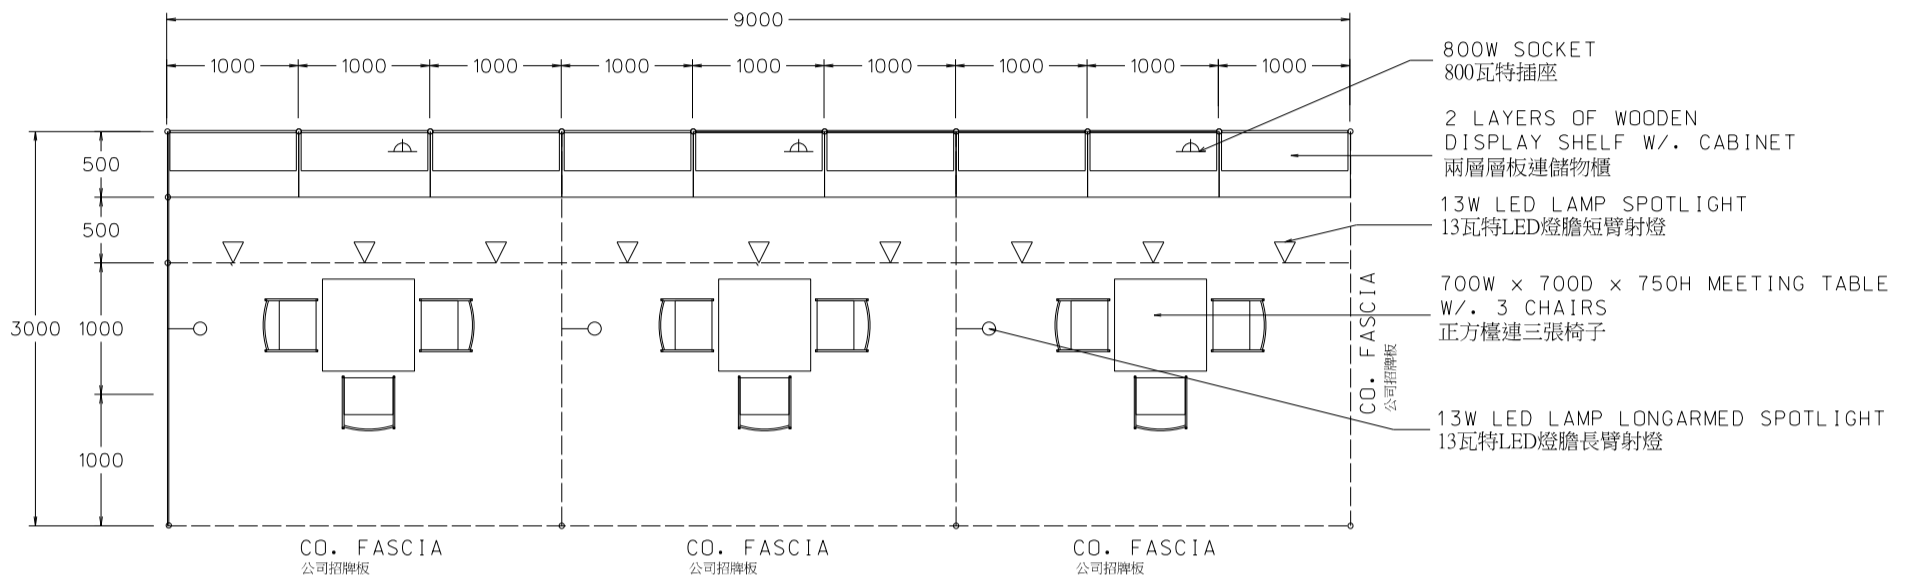

### 9M(W) x 3M(D) Standard Booth (Right Corner)

九米(闊)乘三米(深)標準攤位(右邊角位)

BOOTH SPECIFICATIONS		QTY.
	1000W x 500D x 750H CABINET 儲物櫃	9
	3000W x 300D WOODEN DISPLAY SHELF 陳列架	6
	700W x 700D x 750H MEETING TABLE 正方檯	3
	BLACK LEATHER CHAIR 椅子	9
	13W LED LAMP SPOTLIGHT (YELLOW LIGHT) 13瓦特LED燈膽短臂射燈 (黃光)	9
	13W LED LAMP LONGARMED SPOTLIGHT (YELLOW LIGHT) 13瓦特LED燈膽長臂射燈 (黃光)	3
	800W SOCKET 插座	3
	CEILING BEAM 天花橫樑	15M
	RUBBISH BIN & CARPET (27sqm.) 垃圾桶 & 地毯	