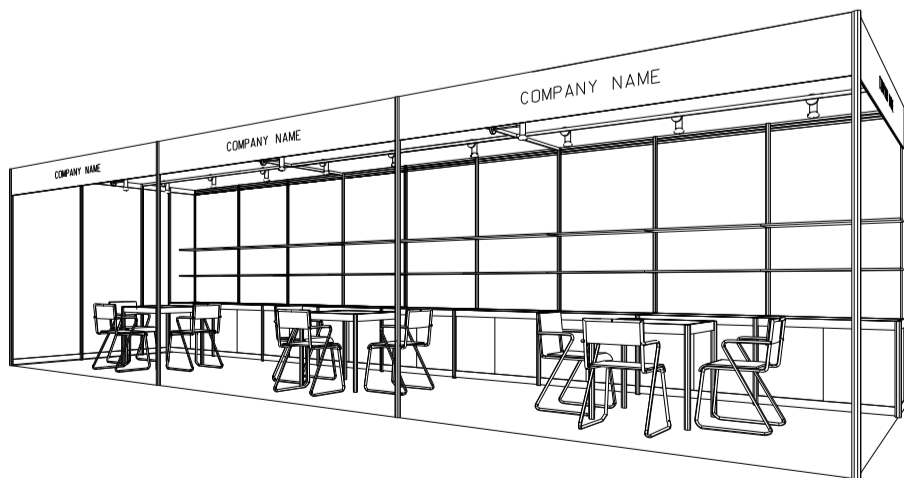

### 9M(W) x 3M(D) Standard Booth (Right Corner)

九米(闊)乘三米(深)標準攤位(右邊角位)

BOOTH SPECIFICATIONS		QTY.
	1000W x 500D x 750H CABINET 儲物櫃	9
	3000W x 300D WOODEN DISPLAY SHELF 陳列架	6
	700W x 700D x 750H MEETING TABLE 正方檯	3
	BLACK LEATHER CHAIR 椅子	9
	13W LED LAMP SPOTLIGHT (YELLOW LIGHT) 13瓦特LED燈膽短臂射燈 (黃光)	9
	13W LED LAMP LONGARMED SPOTLIGHT (YELLOW LIGHT) 13瓦特LED燈膽長臂射燈 (黃光)	3
	800W SOCKET 插座	3
	CEILING BEAM 天花橫樑	15M
	RUBBISH BIN & CARPET (27sqm.) 垃圾桶 & 地毯	

\*The Hong Kong Trade Development Council reserves the right to change the configuration if necessary.

\*如有需要，香港貿易發展局有權更改攤位結構。