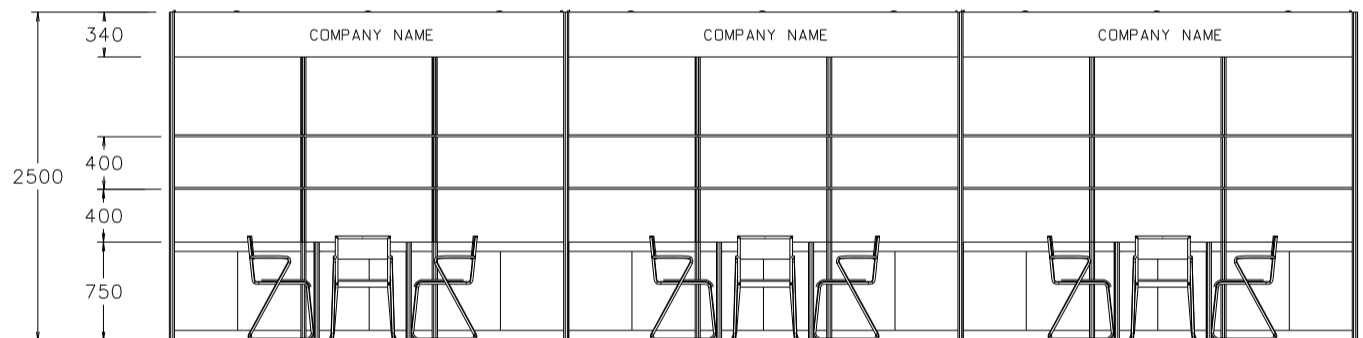

### 9M(W) x 3M(D) Standard Booth (Right Corner)

九米(闊)乘三米(深)標準攤位(右邊角位)

BOOTH SPECIFICATIONS		QTY.
	1000W x 500D x 750H CABINET 儲物櫃	9
	3000W x 300D WOODEN DISPLAY SHELF 陳列架	6
	700W x 700D x 750H MEETING TABLE 正方檯	3
	BLACK LEATHER CHAIR 椅子	9
	13W LED LAMP SPOTLIGHT (YELLOW LIGHT) 13瓦特LED燈膽短臂射燈 (黃光)	9
	13W LED LAMP LONGARMED SPOTLIGHT (YELLOW LIGHT) 13瓦特LED燈膽長臂射燈 (黃光)	3
	800W SOCKET 插座	3
	CEILING BEAM 天花橫樑	15M
	RUBBISH BIN & CARPET (27sqm.) 垃圾桶 & 地毯	