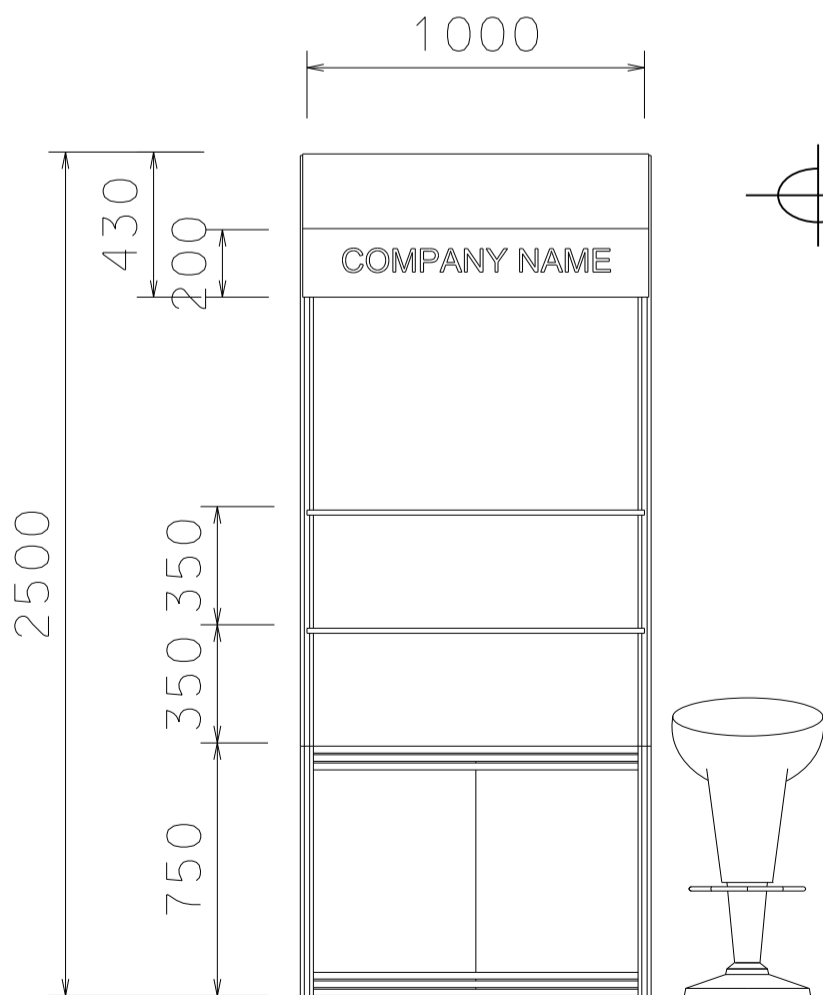

TEA FAIR

1M X 0.5M Bazaar Corner Booth

一米乘零點五米攤位

FOAMBOARD MADE CANOPY W/. DIGITAL PRINT FIN AND REMOVABLE FOAMBOARD FASCIA W/. STICKER WORDING

OVERALL PERSPECTIVE

FOAMBOARD MADE CANOPY W/. DIGITAL PRINT FIN AND REMOVABLE FOAMBOARD FASCIA W/. STICKER WORDING

BOOTH SPECIFICATIONS		QTY.
	1000 X 500 X 750mmH CABINET	1
	FLUORESCENT TUBE	1
	BAR STOOL	1
	1000 x 300 WOODEN DISPLAY SHELF	2