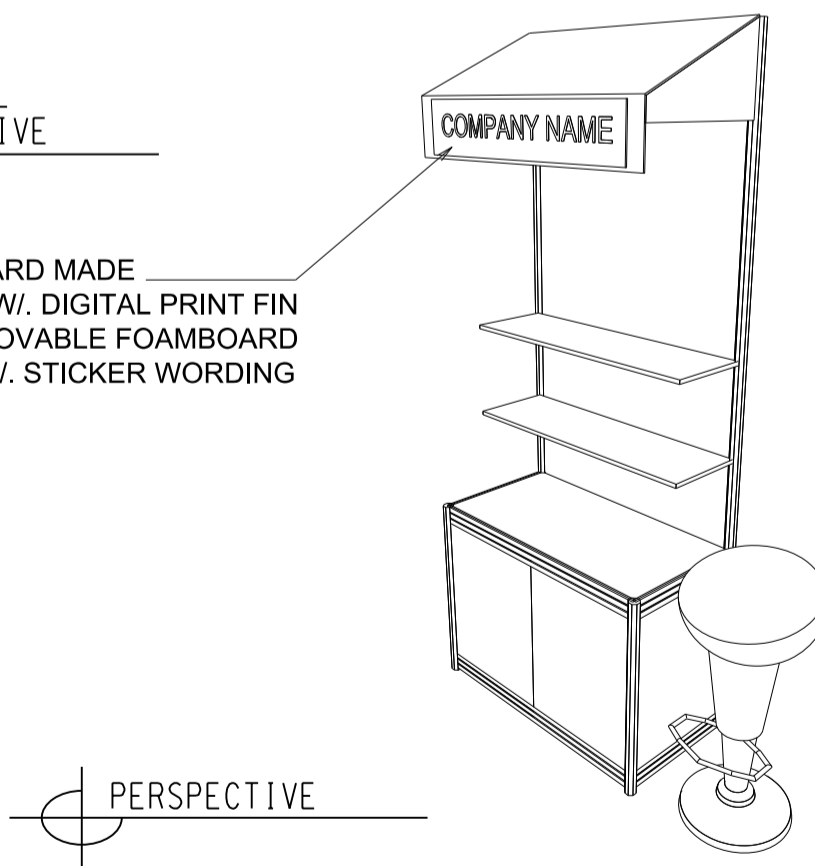

TEA FAIR

1M X 0.5M Bazaar Corner Booth

一米乘零點五米攤位

FOAMBOARD MADE CANOPY W/. DIGITAL PRINT FIN AND REMOVABLE FOAMBOARD FASCIA W/. STICKER WORDING

OVERALL PERSPECTIVE

FOAMBOARD MADE CANOPY W/. DIGITAL PRINT FIN AND REMOVABLE FOAMBOARD FASCIA W/. STICKER WORDING

BOOTH SPECIFICATIONS		QTY.
	1000 X 500 X 750mmH CABINET	1
	FLUORESCENT TUBE	1
	BAR STOOL	1
	1000 x 300 WOODEN DISPLAY SHELF	2