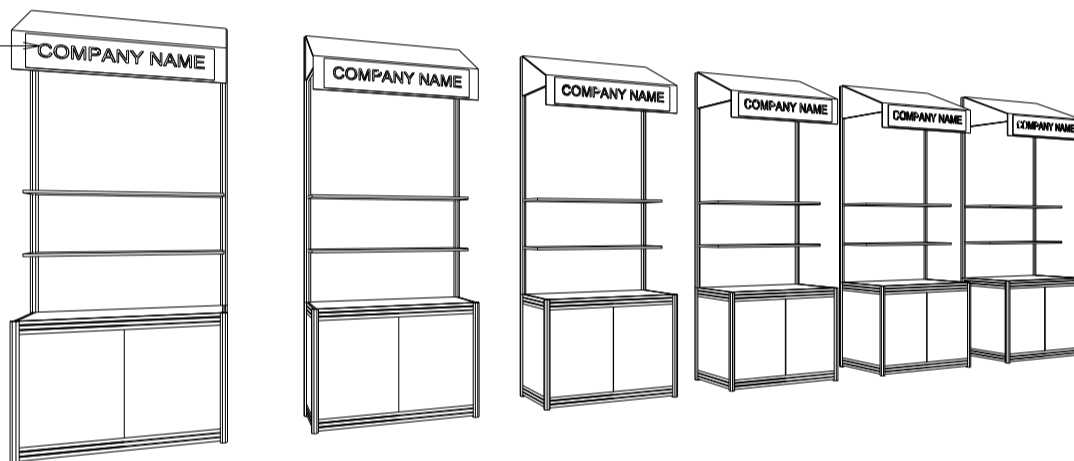

TEA FAIR

1M X 0.5M Bazaar Corner Booth

一米乘零點五米攤位

FOAMBOARD MADE CANOPY W/. DIGITAL PRINT FIN AND REMOVABLE FOAMBOARD FASCIA W/. STICKER WORDING

OVERALL PERSPECTIVE

FOAMBOARD MADE CANOPY W/. DIGITAL PRINT FIN AND REMOVABLE FOAMBOARD FASCIA W/. STICKER WORDING

BOOTH SPECIFICATIONS		QTY.
	1000 X 500 X 750mmH CABINET	1
	FLUORESCENT TUBE	1
	BAR STOOL	1
	1000 x 300 WOODEN DISPLAY SHELF	2