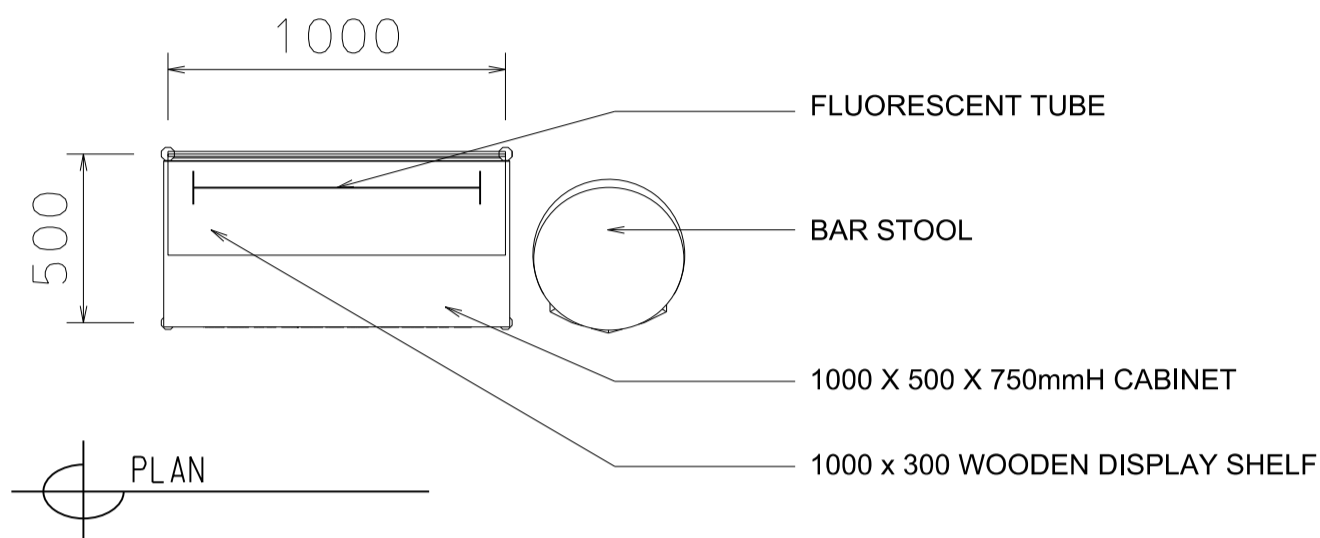

TEA FAIR

1M X 0.5M Bazaar Corner Booth

一米乘零點五米攤位

FOAMBOARD MADE CANOPY W/. DIGITAL PRINT FIN AND REMOVABLE FOAMBOARD FASCIA W/. STICKER WORDING

OVERALL PERSPECTIVE

FOAMBOARD MADE CANOPY W/. DIGITAL PRINT FIN AND REMOVABLE FOAMBOARD FASCIA W/. STICKER WORDING

BOOTH SPECIFICATIONS		QTY.
	1000 X 500 X 750mmH CABINET	1
	FLUORESCENT TUBE	1
	BAR STOOL	1
	1000 x 300 WOODEN DISPLAY SHELF	2